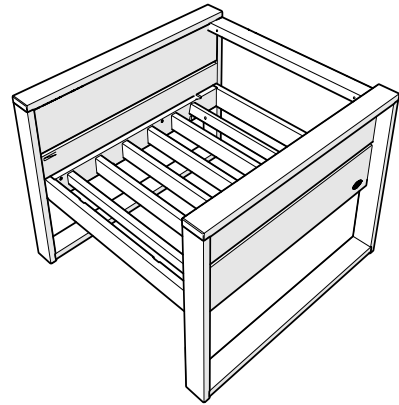

TOOLS

4mm T-handle
hex key (included)

PARTS

4621X
BASE

4601C-LAF-RAF-X
BACK

A x 4

1.75" Screw — H.27X1.75

1