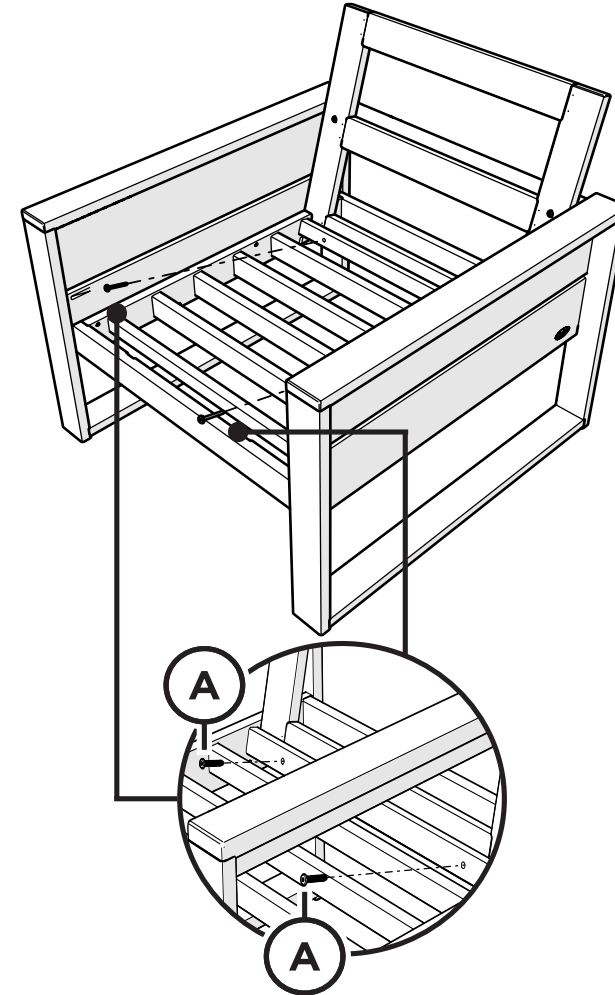

Do not fully tighten fasteners until
step 3.

3