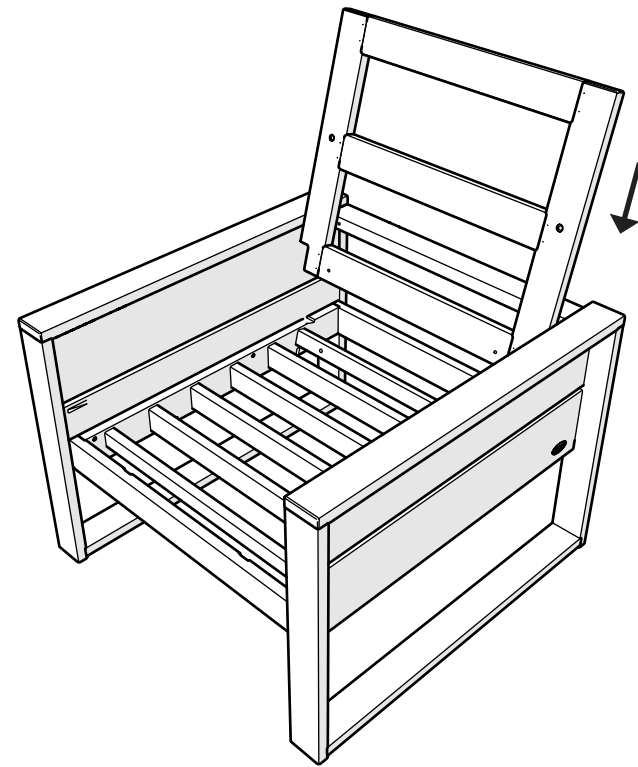

TOOLS

4mm T-handle
hex key (included)

PARTS

4621X
BASE

4601C-LAF-RAF-X
BACK

A x 4

1.75" Screw — H.27X1.75

1