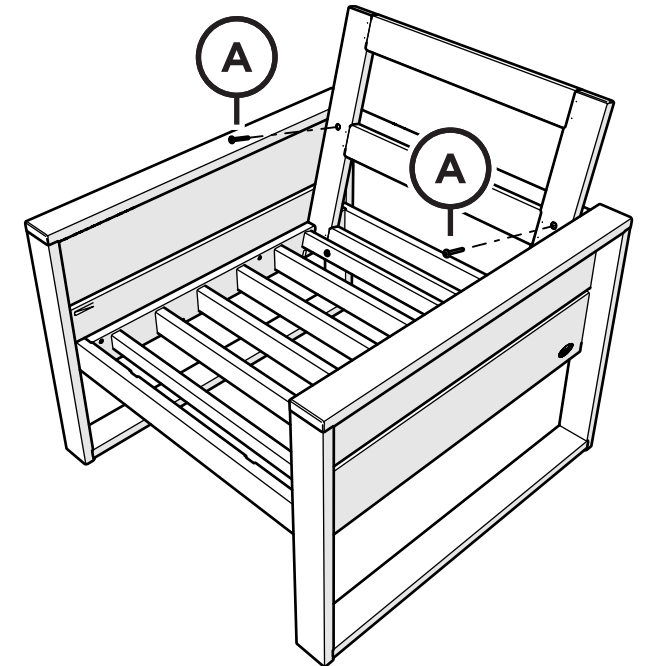

Fully tighten fasteners.