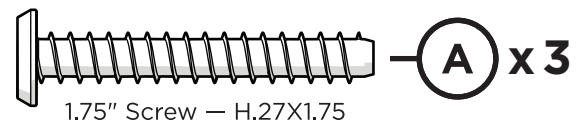

TOOLS

4mm T-handle
hex key (included)

PARTS

Bracket — P13275-XX

1

2

3

4