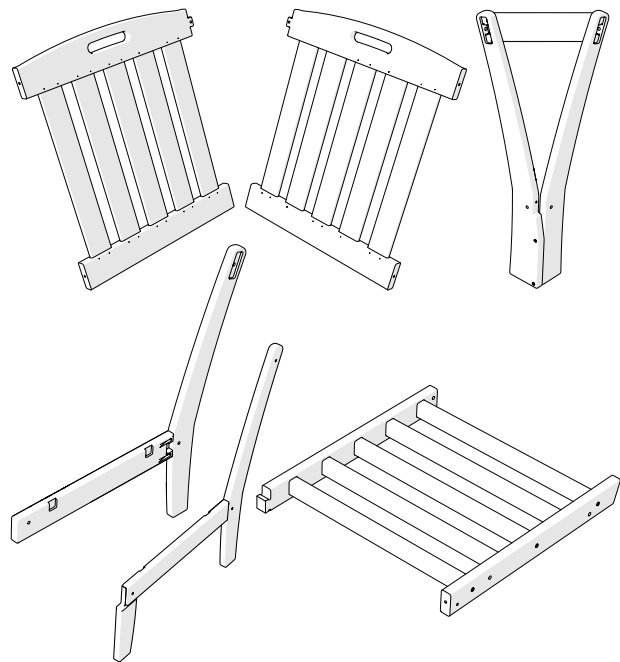

TOOLS

4mm T-handle
hex key (included)

PARTS

Bracket — P13275-XX

1