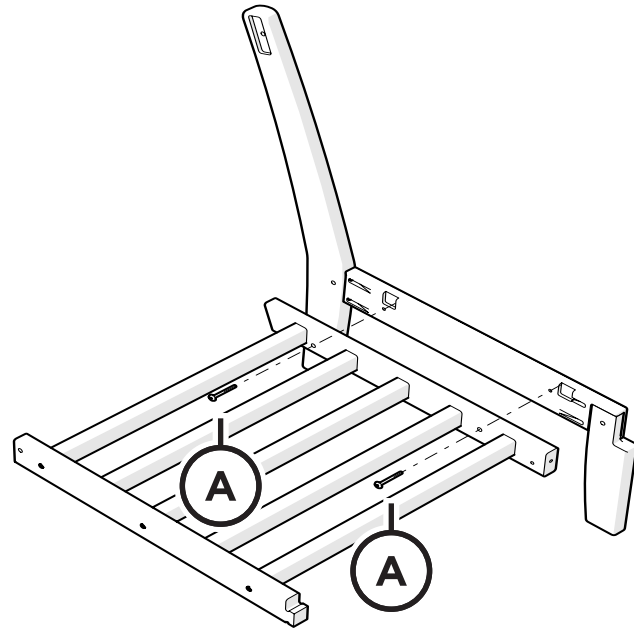

TOOLS

4mm T-handle
hex key (included)

PARTS

Bracket — P13275-XX

1

2

3

4

5

Brackets can be used
to connect furniture together.