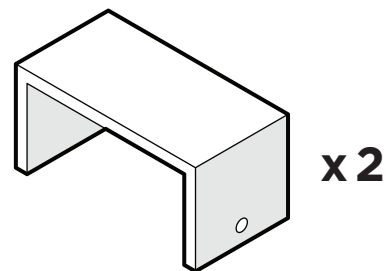

TOOLS

4mm T-handle
hex key (included)

PARTS

Bracket — P13275-XX

1

2

3

4