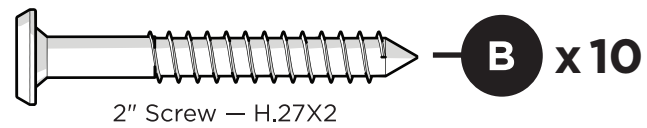

TOOLS

4mm T-handle
hex key (included)

PARTS

Bracket — P13275-XX

1

2

3

4