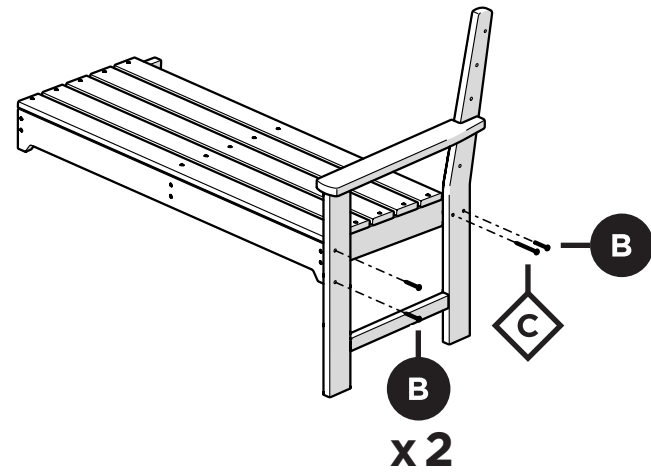

TOOLS

4mm T-handle hex key (included)

PARTS

A x2

1.75" Fine Thread Bolt
H.25-20X1.75

B x14

1.75" Screw — H.27X1.75

C x2

3" Screw — H.27X3

1

Do not fully tighten bolts

2

Do not fully tighten bolts

3

4

All bolts may be fully tightened