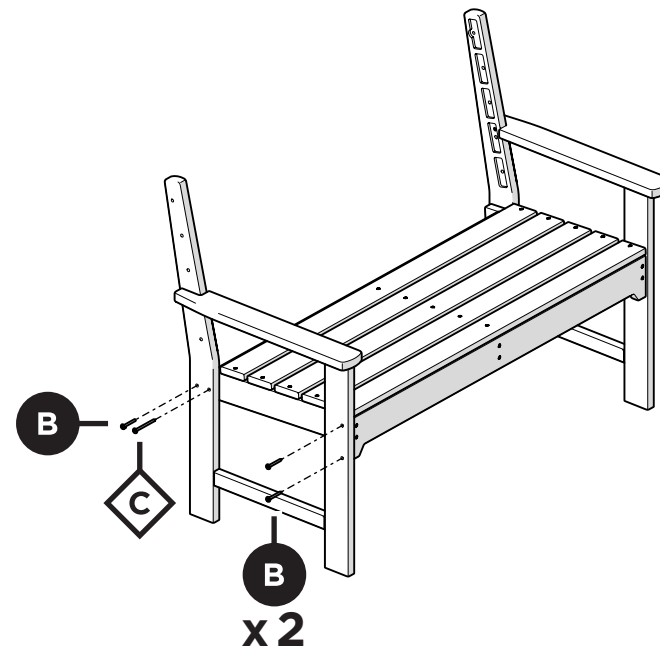

Do not fully tighten bolts

2