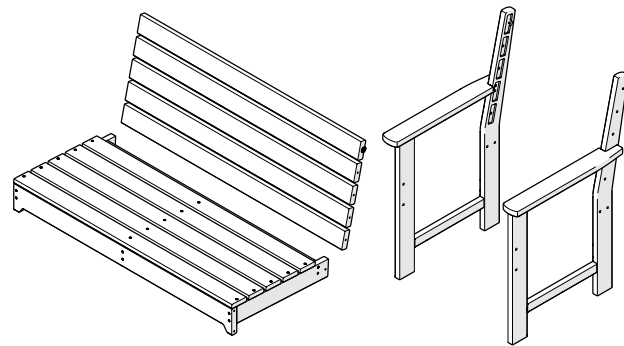

TOOLS

4mm T-handle hex key (included)

PARTS

A x2

1.75" Fine Thread Bolt
H.25-20X1.75

B x14

1.75" Screw — H.27X1.75

C x2