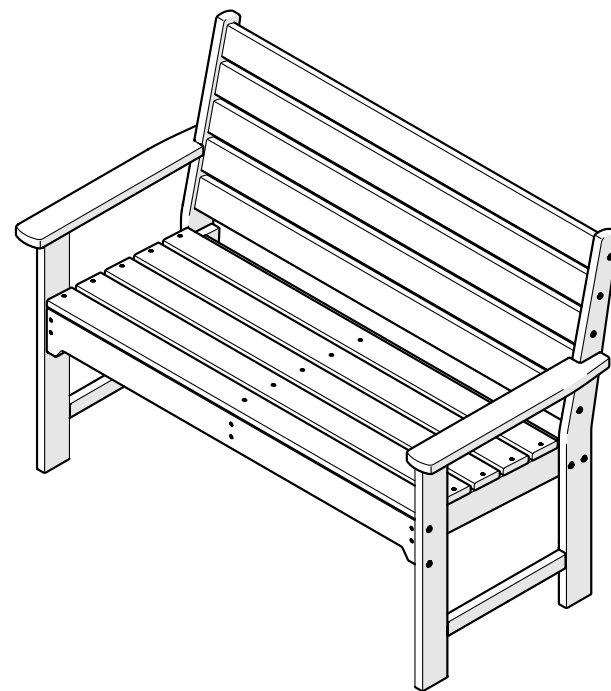

Assembly Instructions

TXMNB485

Monterey Bay 48" Bench

..... 20-Year Warranty

To view our full warranty, please visit
trexfurniture.com/warranty

..... Share your space

We love to see where our furniture
ends up — snap a pic and share
it with us on Facebook!
facebook.com/trexfurniture