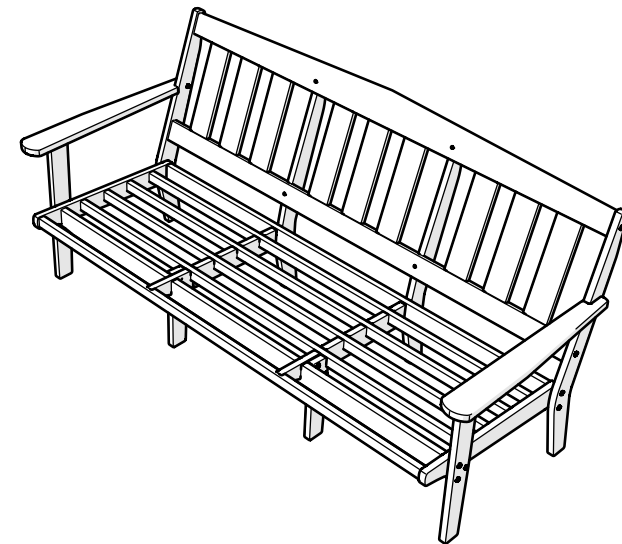

Assembly Instructions

TX4433X

Cape Cod Deep Seating Sofa

..... 20-Year Warranty

To view our full warranty, please visit
trexfurniture.com/warranty

..... Share your space

We love to see where our furniture ends up — snap a pic and share it with us on Facebook!
[facebook.com/trexfurniture](https://www.facebook.com/trexfurniture)