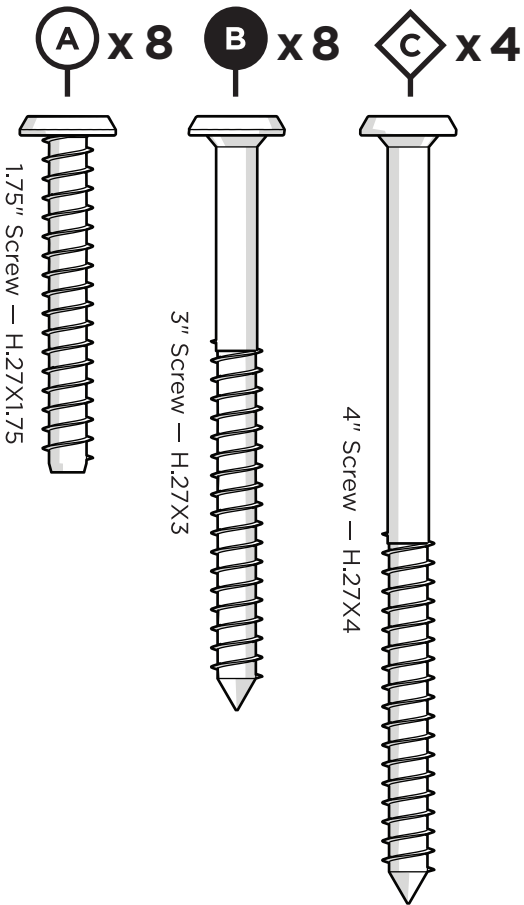

TOOLS

4mm hex key (included)

4mm T-handle hex key (included)

PARTS

1

2

3

4