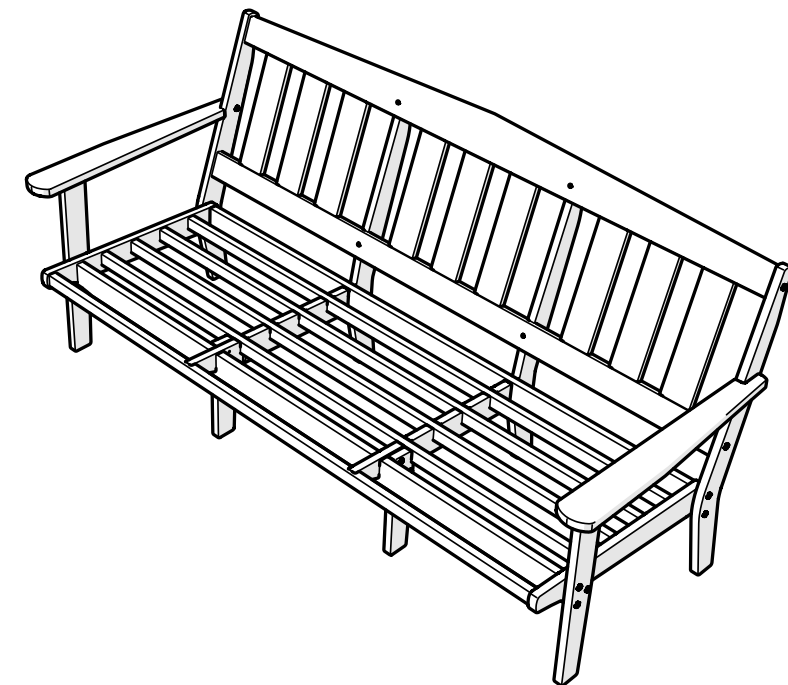

TOOLS

PARTS

1

2

3

4

Something missing?
Call (833) 665-6300