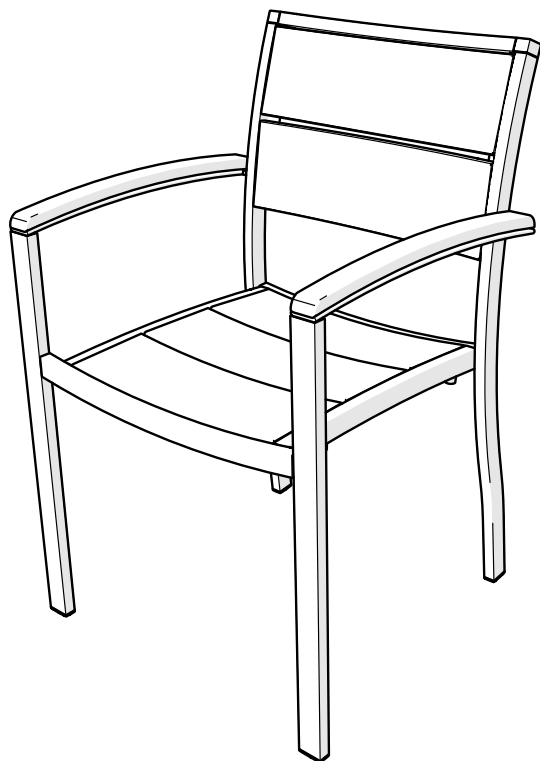

Assembly Instructions

NO ASSEMBLY REQUIRED

TXA210

Surf City Dining Arm Chair

trexfurniture.com

09/20/2017

..... **20-Year Warranty**

To view our full warranty, please visit
trexfurniture.com/warranty