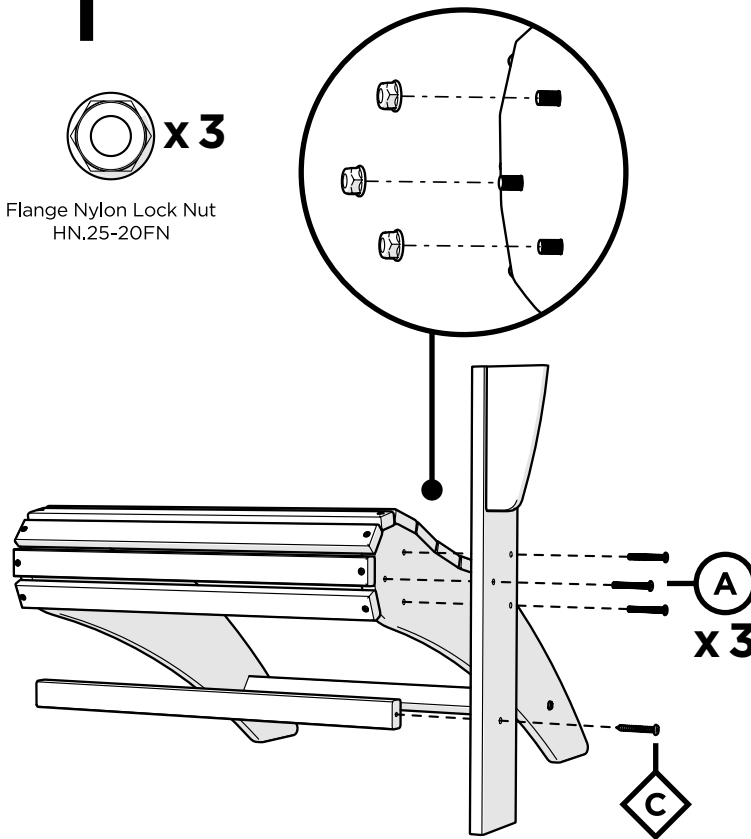

A x6

B x2

C x6

Something missing?
Call (833) 665-6300

1