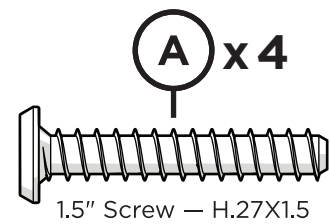

TOOLS

PARTS

1 **Note:** Line up top screw holes with base screw holes

2

3

See Crystal Fire Plus manual for burner installation

4

5

See Glass Guard-20-R manual for assembly instructions

Important!
Glass Guard Required

Protect with included cover when not in use. Before covering, allow sufficient time for the unit to cool after use.

When turning off the gas, wait until bowl has cooled down and tilt propane tank forward.