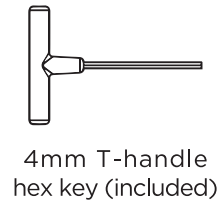

TOOLS

PARTS

1 **Note:** Line up top screw holes with base screw holes

2

3

See Crystal Fire Plus manual for burner installation

4

5

See Glass Guard-20-R manual for assembly instructions

Important!
Glass Guard Required

Protect with included cover when not in use. Before covering, allow sufficient time for the unit to cool after use.

When turning off the gas, wait until bowl has cooled down and tilt propane tank forward.