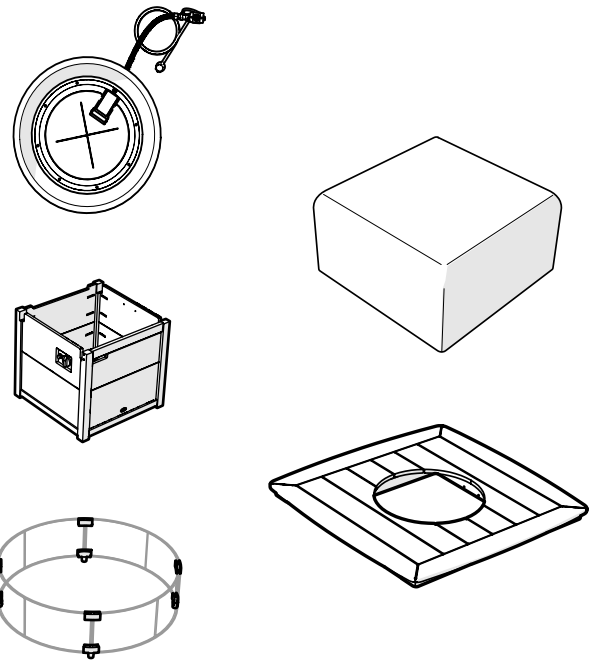

TOOLS

PARTS