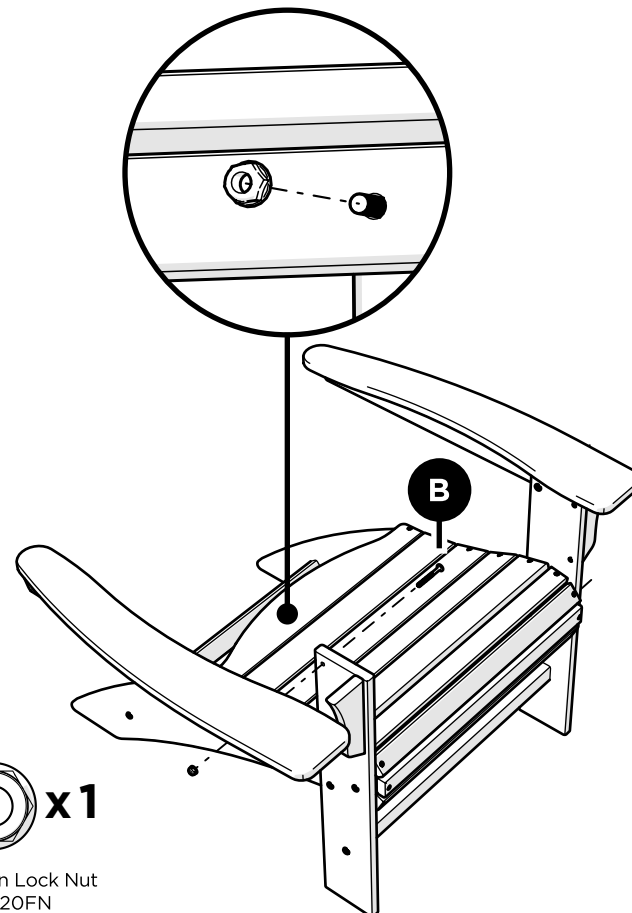

TOOLS

PARTS

A x6

B x2

C x6

Something missing?
Call (833) 665-6300

1

2

3

4

5