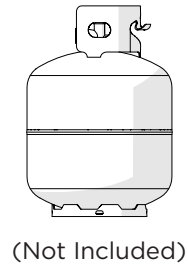

TOOLS

PARTS

1 **Note:** Line up top screw holes with base screw holes

2

3

See Crystal Fire Plus manual for burner installation

4

5

See Glass Guard-20-R manual for assembly instructions

Important!
Glass Guard Required

Protect with included cover when not in use. Before covering, allow sufficient time for the unit to cool after use.

When turning off the gas, wait until bowl has cooled down and tilt propane tank forward.