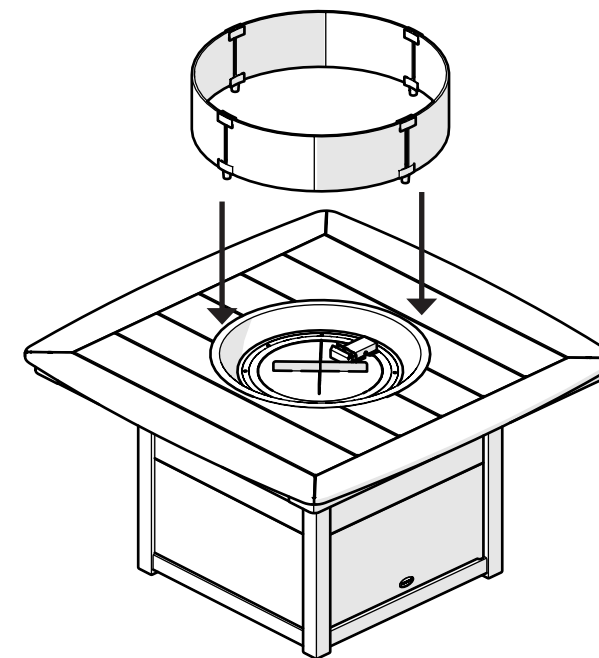

5

See Glass Guard-20-R manual for assembly instructions

Important!
Glass Guard Required