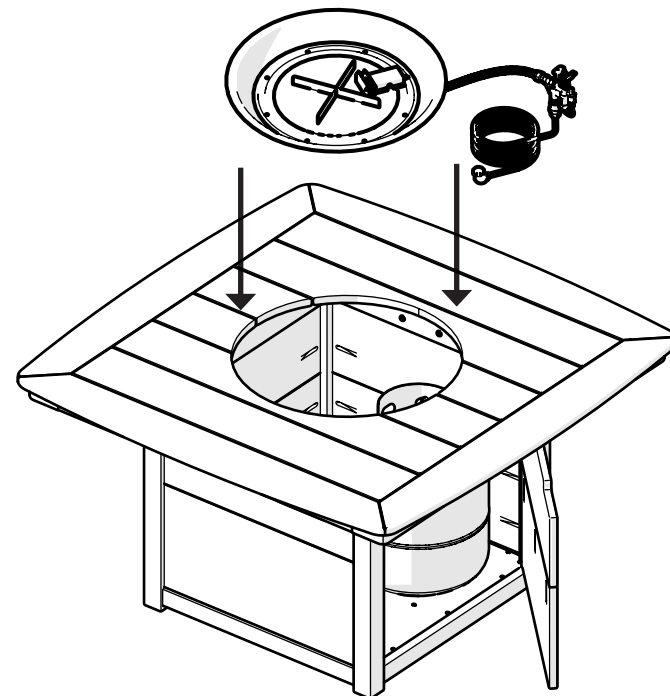

## PARTS

**1** **Note:** Line up top screw holes with base screw holes

**2**

**3**

See Crystal Fire Plus manual for burner installation

**4**

**5**

See Glass Guard-20-R manual for assembly instructions