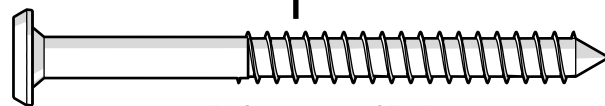

TOOLS

4mm T-handle hex key (included)

PARTS

A x 4

1.75" Screw — H.27X1.75

B x 2

1" Bolt — H.25-20X1

C x 4

2" Screw — H.27X2

D x 5

3" Screw — H.27X3

1

Repeat on opposite side

2

3

4