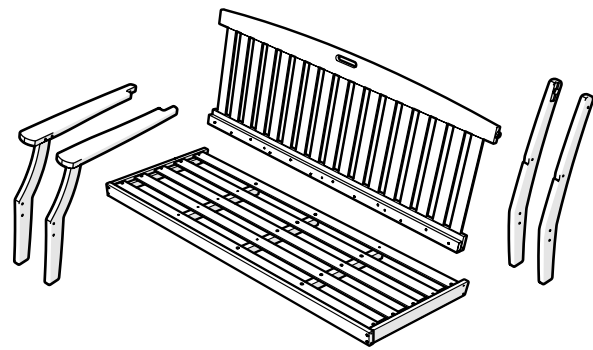

TOOLS

PARTS

A x 4

B x 2

C x 4

D x 5

1