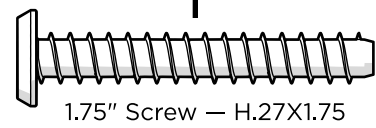

TOOLS

4mm T-handle hex key (included)

PARTS

A x 4

1.75" Screw — H.27X1.75

B x 2

1" Bolt — H.25-20X1

C x 4

2" Screw — H.27X2

D x 5

3" Screw — H.27X3

1

Repeat on opposite side

2

3

4