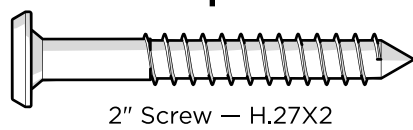

TOOLS

4mm T-handle hex key (included)

PARTS

A x 4

1.75" Screw — H.27X1.75

B x 2

1" Bolt — H.25-20X1

C x 4

2" Screw — H.27X2

D x 5

3" Screw — H.27X3

1

Repeat on opposite side

2

3

4