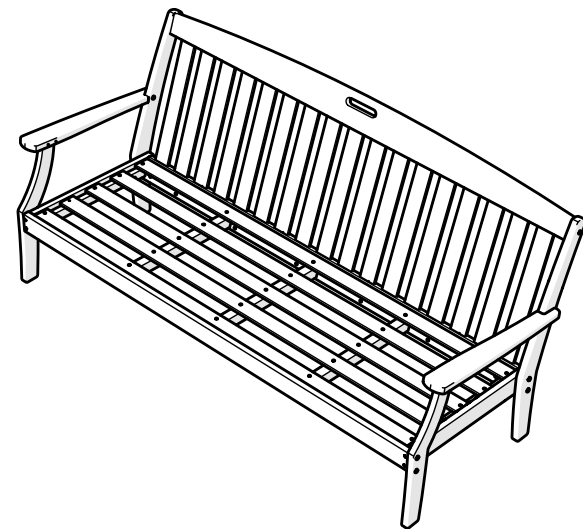

Assembly Instructions

TX4513X

Yacht Club Deep Seating Sofa

..... 20-Year Warranty

To view our full warranty, please visit trexfurniture.com/warranty

..... Share your space

We love to see where our furniture ends up — snap a pic and share it with us on Facebook! [facebook.com/trexfurniture](https://www.facebook.com/trexfurniture)