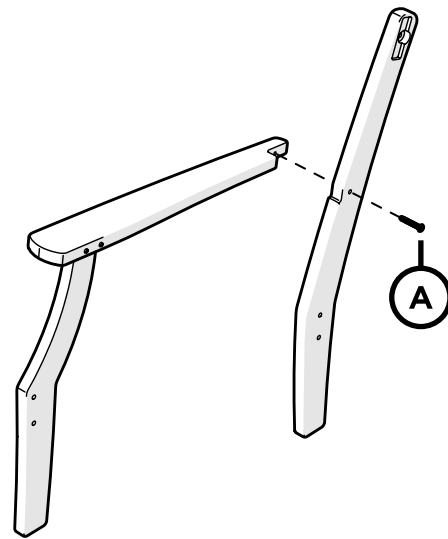

TOOLS

4mm T-handle hex key (included)

PARTS

A x 4

1.75" Screw — H.27X1.75

B x 2

1" Bolt — H.25-20X1

C x 4

2" Screw — H.27X2

D x 5

3" Screw — H.27X3

1

Repeat on opposite side

2

3

4