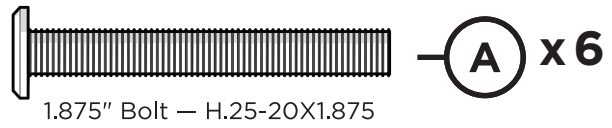

PARTS

Bolts may need to be tapped into the holes if they are a little snug.