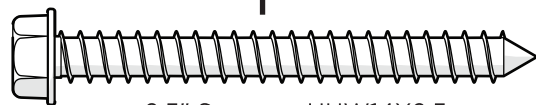

TOOLS

4mm T-handle
hex key (included)

3/8" wrench
(not included)

PARTS

Separate box

A x 8

3" Screw — H.27X3

B x 8