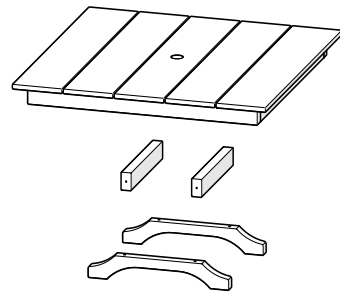

TOOLS

4mm T-handle
hex key (included)

3/8" wrench
(not included)

PARTS

Separate box

A x 8

3" Screw — H.27X3

B x 8