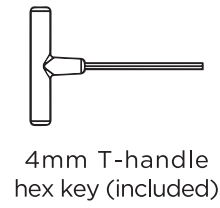

TOOLS

PARTS

Bolts may need to be tapped into the holes if they are a little snug.