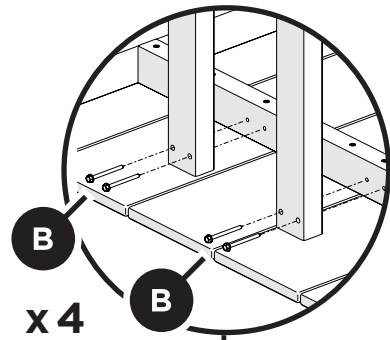

B x 4

Do not over-tighten