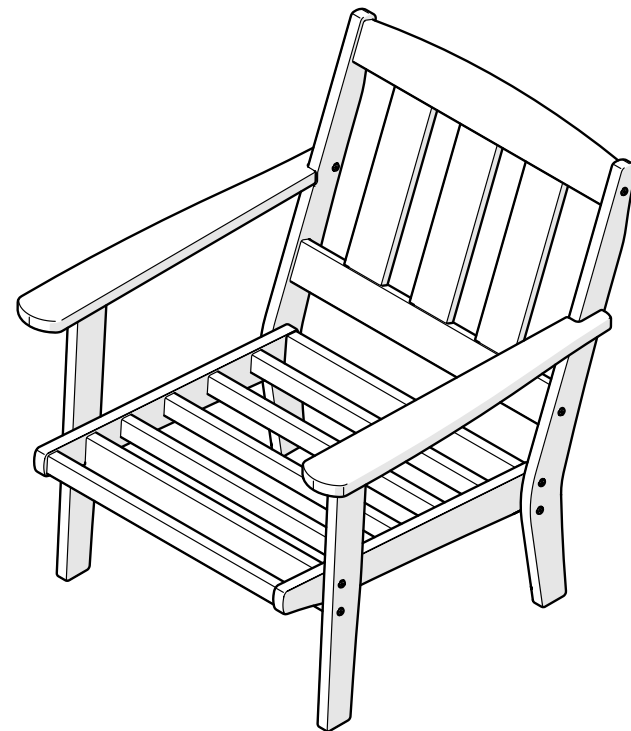

Assembly Instructions

TX4431X

Cape Cod Deep Seating Chair

..... 20-Year Warranty

To view our full warranty, please visit
trexfurniture.com/warranty

..... Share your space

We love to see where our furniture ends up — snap a pic and share it with us on Facebook!
facebook.com/trexfurniture