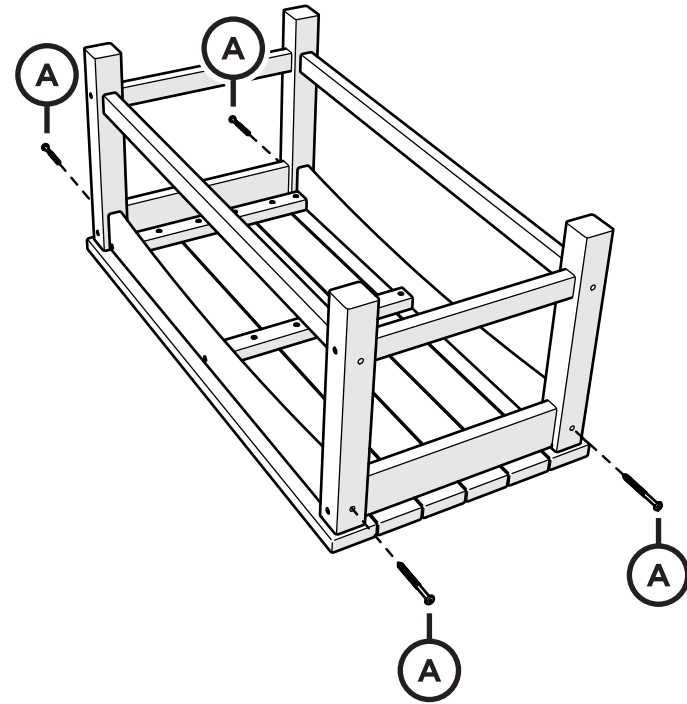

TOOLS

4mm T-handle
hex key (included)

PARTS

A x 8

3" Screw — H.27X3

1

2