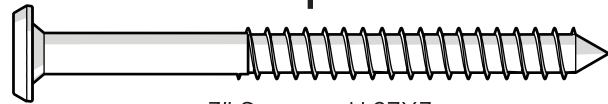

TOOLS

4mm T-handle
hex key (included)

PARTS

A x 8

3" Screw — H.27X3

1

2