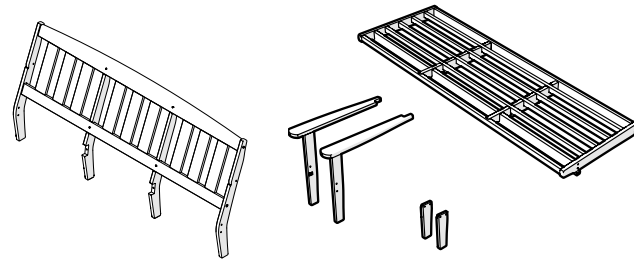

TOOLS

PARTS