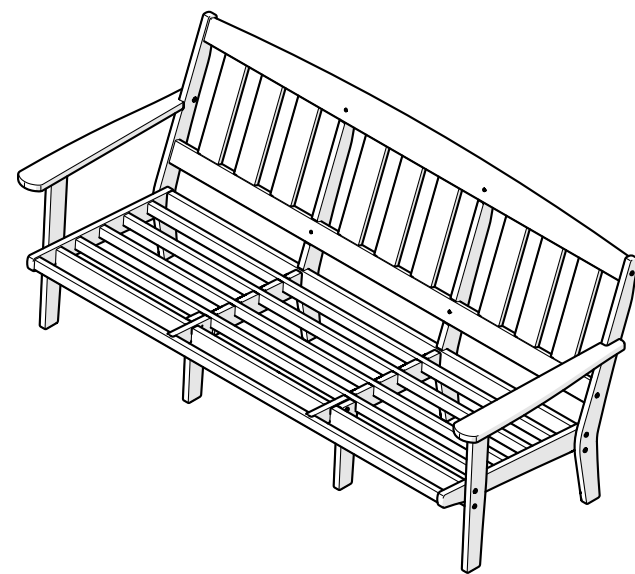

1

2

3

Assembly Instructions

TX4433X

Cape Cod Deep Seating Sofa

..... 20-Year Warranty

To view our full warranty, please visit
trexfurniture.com/warranty