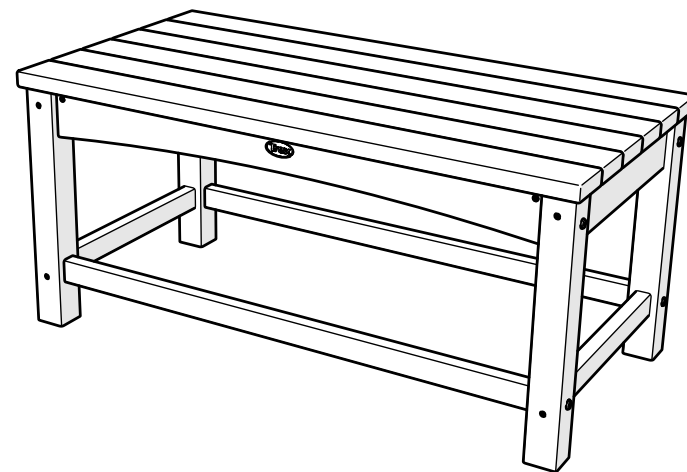

Something missing?
Call (833) 665-6300

Assembly Instructions

TXT1836

Rockport Club Coffee Table

..... 20-Year Warranty

To view our full warranty, please visit
trexfurniture.com/warranty

..... Share your space