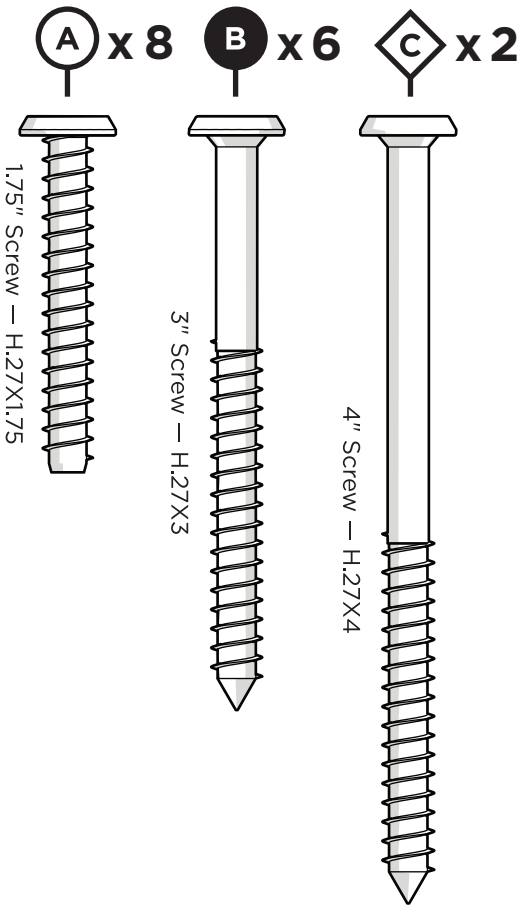

TOOLS

4mm hex key
(included)

4mm T-handle
hex key (included)

PARTS

A x4

1.75" Screw — H.27X1.75

B x6

3" Screw — H.27X3

TOOLS

4mm hex key
(included)

4mm T-handle
hex key (included)

PARTS

1

2

3

4

TOOLS

4mm T-handle
hex key (included)

PARTS

A x 8

3" Screw — H.27X3

1

2