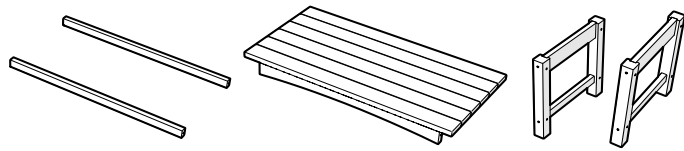

TOOLS

4mm T-handle
hex key (included)

PARTS

A x 8

3" Screw — H.27X3

1

2