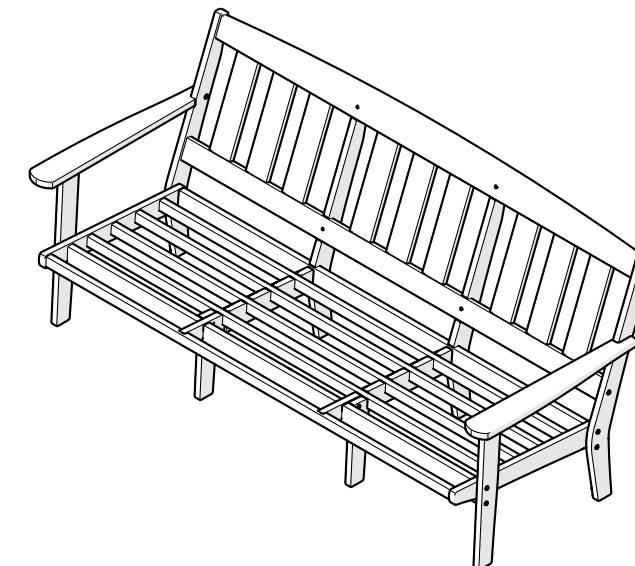

Something missing?
Call (833) 665-6300

Assembly Instructions

TXT1836

Rockport Club Coffee Table

..... 20-Year Warranty

To view our full warranty, please visit
trexfurniture.com/warranty

..... Share your space