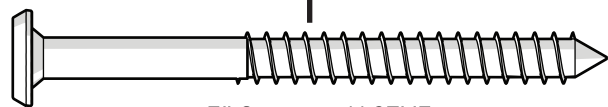

TOOLS

4mm hex key
(included)

4mm T-handle
hex key (included)

PARTS

A x4

1.75" Screw — H.27X1.75

B x6

3" Screw — H.27X3