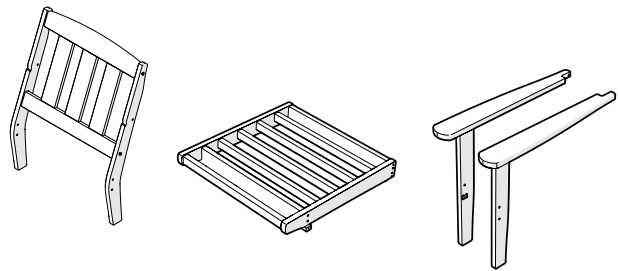

TOOLS

4mm hex key
(included)

4mm T-handle
hex key (included)

PARTS

A x4

1.75" Screw — H.27X1.75

B x6

3" Screw — H.27X3