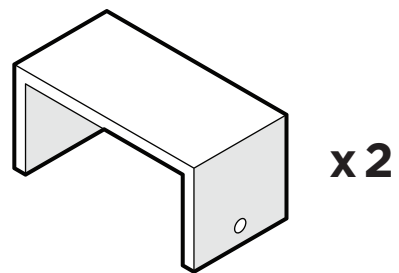

TOOLS

PARTS

Bracket — P13275-AL