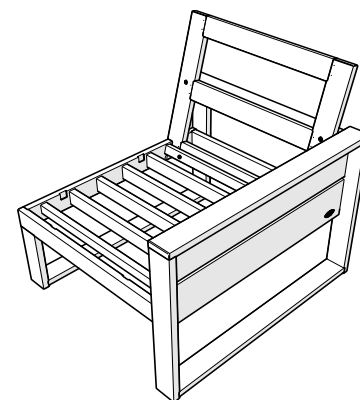

Modular Armless Chair

Assembly Instructions

4601CX

TOOLS

4mm T-handle hex key (included)

PARTS

A x 4

1.75" Screw — H.27X1.75

x 2

Bracket — P13275-AL

1

2

3

4

Brackets can be used to connect furniture together

x 2

Bracket — P13275-AL

Assembly Instructions

TX4621LAFX
Eastport Modular Left Arm
Chair

TX4621RAFX
Eastport Modular Right
Arm Chair

..... **20-Year Warranty**

To view our full warranty, please visit
trexfurniture.com/warranty