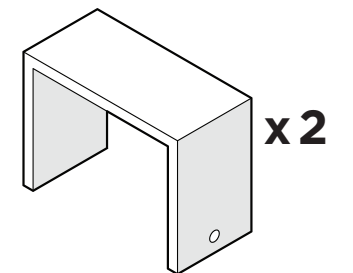

Modular Armless Chair

Assembly Instructions

4601CX

TOOLS

4mm T-handle hex key (included)

PARTS

A x 4

1.75" Screw — H.27X1.75

x 2

Bracket — P13275-AL

1

2

3

4

Brackets can be used to connect furniture together

x 2