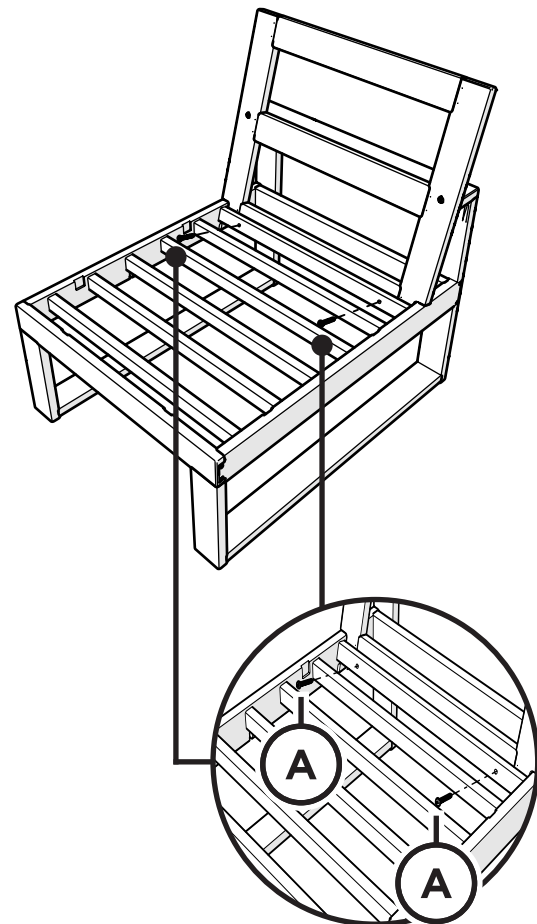

Modular Armless Chair

Assembly Instructions

4601CX

TOOLS

4mm T-handle hex key (included)

PARTS

A x 4

1.75" Screw — H.27X1.75

x 2

Bracket — P13275-AL

1

2

3

4

Brackets can be used to connect furniture together

x 2

Bracket — P13275-AL

Assembly Instructions

TX4621LAFX
Eastport Modular Left Arm
Chair

TX4621RAFX
Eastport Modular Right
Arm Chair

..... **20-Year Warranty**

To view our full warranty, please visit
trexfurniture.com/warranty