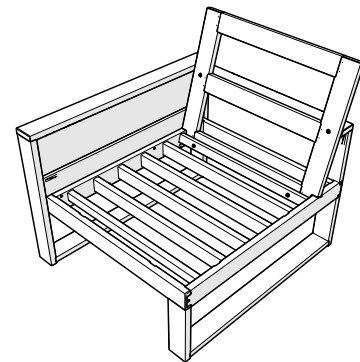

Modular Armless Chair

Assembly Instructions

4601CX

TOOLS

4mm T-handle hex key (included)

PARTS

A x 4

1.75" Screw — H.27X1.75

x 2

Bracket — P13275-AL

1

2

3

4

Brackets can be used to connect furniture together

x 2

Bracket — P13275-AL

Assembly Instructions

TX4621LAFX
Eastport Modular Left Arm
Chair

TX4621RAFX
Eastport Modular Right
Arm Chair

..... **20-Year Warranty**

To view our full warranty, please visit
trexfurniture.com/warranty