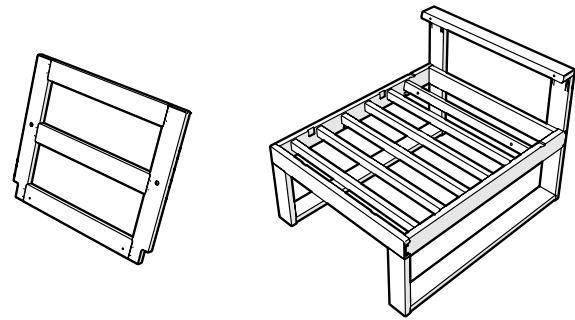

Modular Armless Chair

Assembly Instructions

4601CX

TOOLS

4mm T-handle hex key (included)

PARTS

A x 4

1.75" Screw — H.27X1.75

x 2

Bracket — P13275-AL

1

2

3

4

Brackets can be used to connect furniture together

x 2