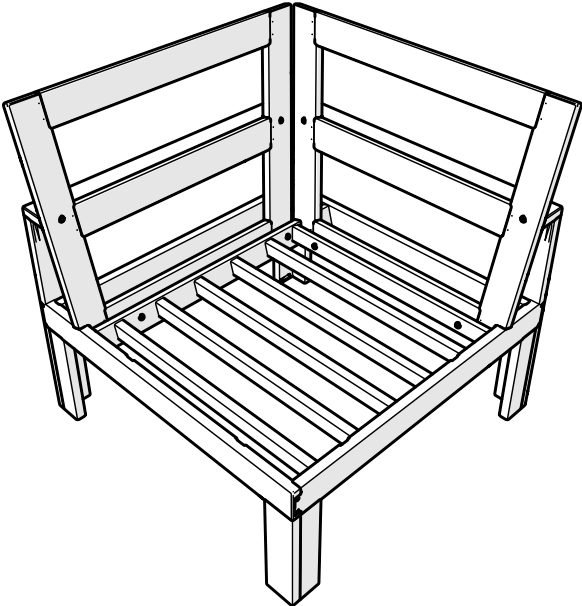

Brackets can be used to connect furniture together.

Bracket — P13275-AL

Modular Corner Chair

Assembly Instructions

4604X

TOOLS

4mm T-handle hex key (included)

PARTS