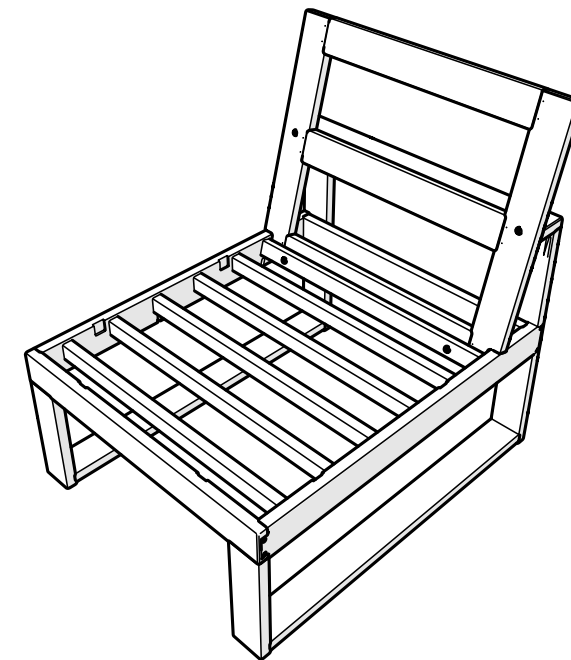

Modular Armless Chair

Assembly Instructions

4601CX

TOOLS

4mm T-handle hex key (included)

PARTS

A x 4

1.75" Screw — H.27X1.75

x 2

Bracket — P13275-AL

1

2

3

4

Brackets can be used to connect furniture together

x 2