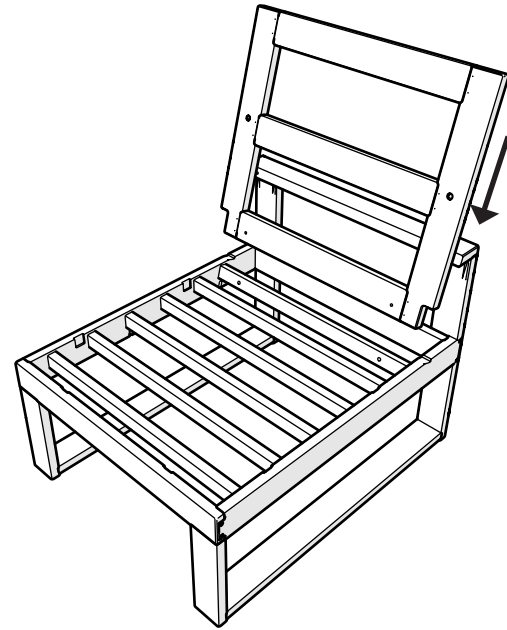

Modular Armless Chair

Assembly Instructions

4601CX

TOOLS

4mm T-handle hex key (included)

PARTS

A x 4

1.75" Screw — H.27X1.75

x 2

Bracket — P13275-AL

1

2

3

4

Brackets can be used to connect furniture together

x 2