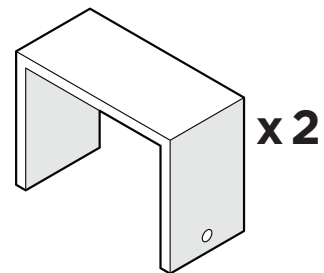

Modular Armless Chair

Assembly Instructions

4601CX

TOOLS

4mm T-handle hex key (included)

PARTS

A x 4

1.75" Screw — H.27X1.75

x 2

Bracket — P13275-AL

1

2

3

4

Brackets can be used to connect furniture together

x 2