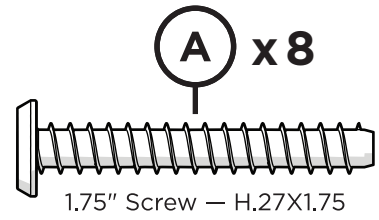

Brackets can be used to connect furniture together.

Bracket — P13275-AL

Modular Corner Chair

Assembly Instructions

4604X

TOOLS

4mm T-handle hex key (included)

PARTS