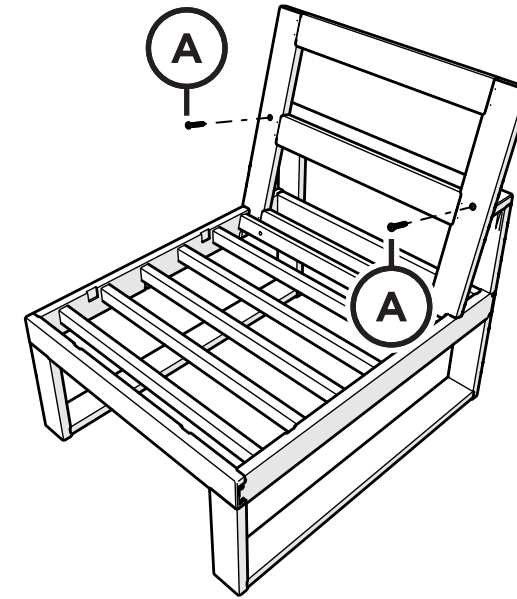

Modular Armless Chair

Assembly Instructions

4601CX

TOOLS

4mm T-handle hex key (included)

PARTS

A x 4

1.75" Screw — H.27X1.75

x 2

Bracket — P13275-AL

1

2

3

4

Brackets can be used to connect furniture together

x 2