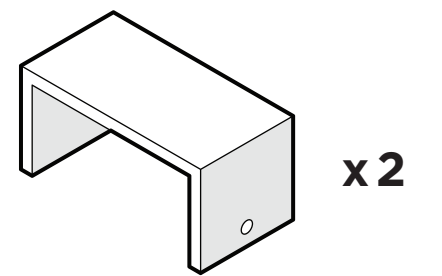

Brackets can be used to connect furniture together.

Bracket — P13275-AL