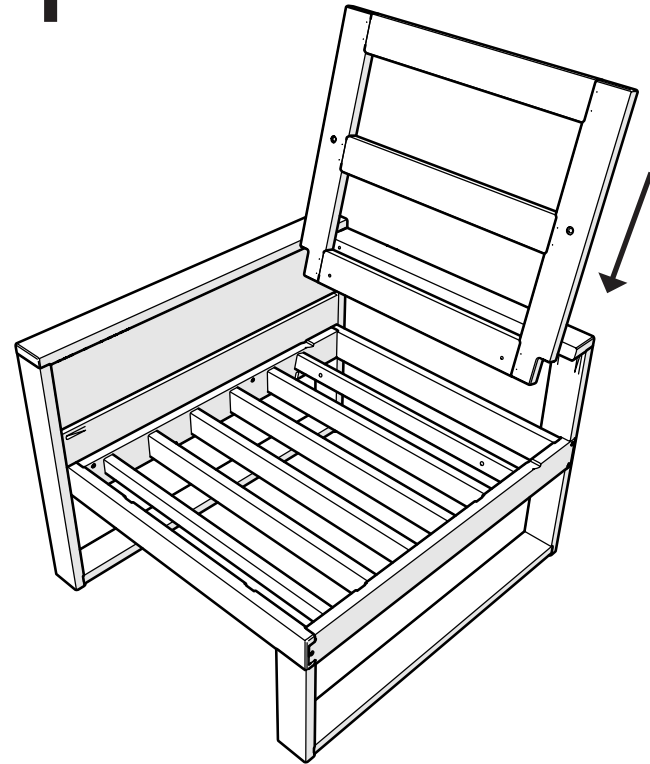

TOOLS

4mm T-handle hex key (included)

PARTS

4621LAFX-RAFX
BASE

4601C-LAF-RAF-X
BACK

1.75" Screw — H.27X1.75

Bracket — P13275-XX

1