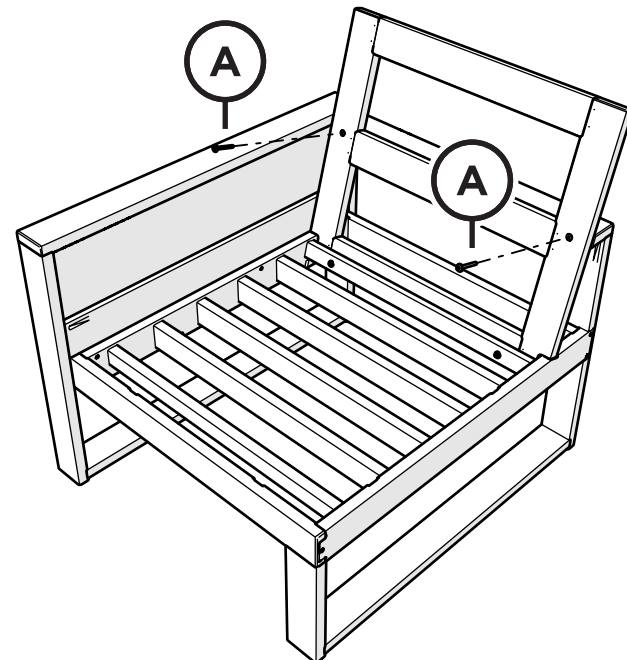

TOOLS

PARTS

1

2

Do not fully tighten fasteners until step 3.

3

Fully tighten fasteners.

4

Brackets can be used to connect furniture together.