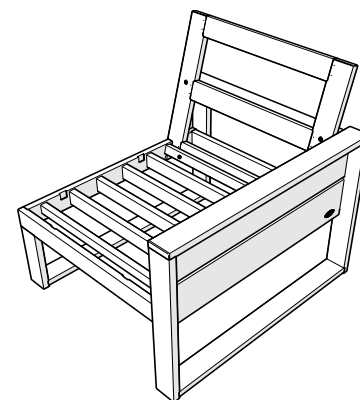

Assembly Instructions

TX4621LAFX
Eastport Modular Left Arm
Chair

TX4621RAFX
Eastport Modular Right
Arm Chair

..... **20-Year Warranty**

To view our full warranty, please visit
trexfurniture.com/warranty

..... **Share your space**