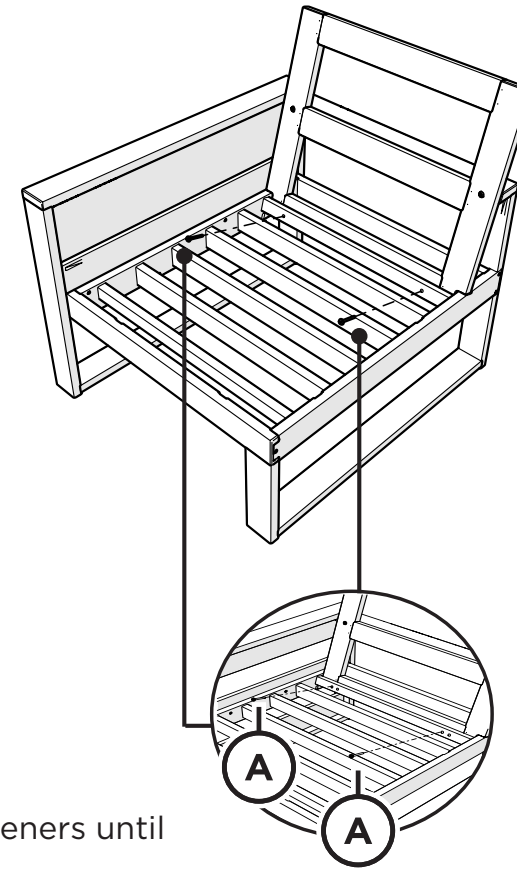

TOOLS

4mm T-handle hex key (included)

PARTS

4621LAFX-RAFX
BASE

4601C-LAF-RAF-X
BACK

1.75" Screw — H.27X1.75

Bracket — P13275-XX

1

2

Do not fully tighten fasteners until step 3.

3

Fully tighten fasteners.

4

Brackets can be used to connect furniture together.

Bracket — P13275-XX