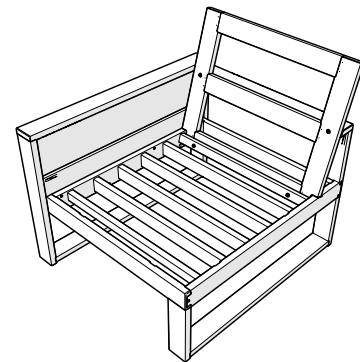

Assembly Instructions

TX4621LAFX
Eastport Modular Left Arm
Chair

TX4621RAFX
Eastport Modular Right
Arm Chair

..... **20-Year Warranty**

To view our full warranty, please visit
trexfurniture.com/warranty

..... **Share your space**