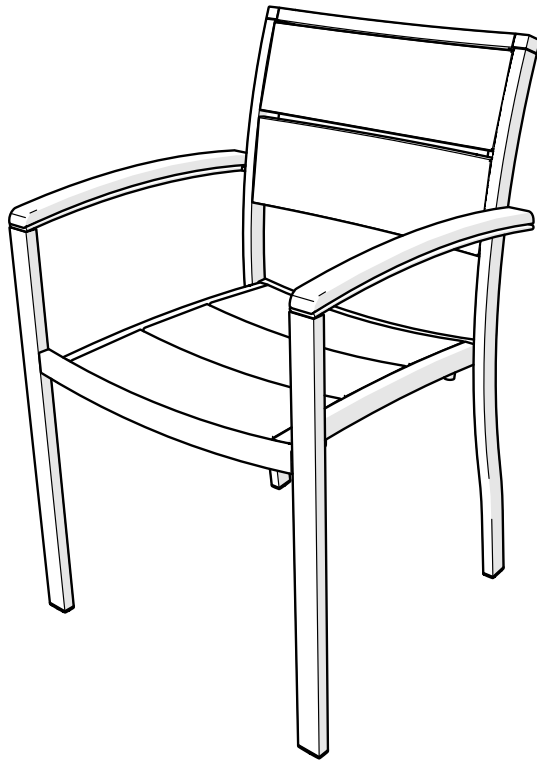

NO ASSEMBLY REQUIRED

TXA210

Surf City Dining Arm Chair

trexfurniture.com

09/20/2017

..... **20-Year Warranty** .....

To view our full warranty, please visit
trexfurniture.com/warranty

..... **Having Trouble?** .....

If you have questions or concerns regarding assembly instructions or missing parts, please contact us at **(877) 907-TREX (8739)** or email support@trexfurniture.com

..... **Share your space** .....

We love to see where our furniture ends up — snap a pic and share it with us on Facebook!
facebook.com/trexfurniture

..... **Cleaning Tips** .....

Keep your Trex Outdoor Furniture looking brand new:

For a quick clean:

Simply wipe down with soap and water.

For a deeper clean:

You'll need:

- » 1/3 bleach and 2/3 water solution
- » clean cloth
- » soft bristle brush

Wipe on solution with your cloth and let it sit on the lumber for a few minutes (this will not affect the color). Then, loosen any dirt and debris that may catch in surface grooves with a soft bristle brush; hose down to rinse.