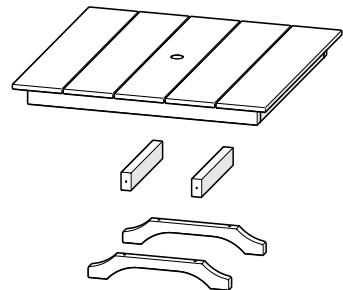

## TOOLS

4mm T-handle  
hex key (included)

3/8" wrench  
(not included)

## PARTS

Separate box

**A** x 8

3" Screw — H.27X3

**B** x 8

2.5" Screw — HHW14X2.5

1

**B** x 4