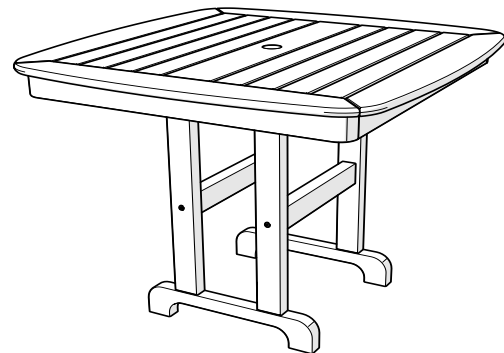

Assembly Instructions TXLR Leg Kit

TXRRT236
Monterey Bay
Round 36"
Counter Table

TXRRT248
Monterey Bay
Round 48"
Counter Table

TXNCRT37
Yacht Club
Nautical 37"
Counter Table

TXNCRT44
Yacht Club
Nautical 44"
Counter Table