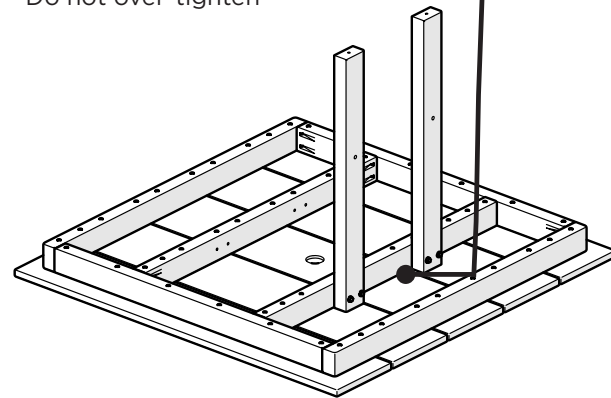

Do not over-tighten

FDT37 shown for parts and assembly