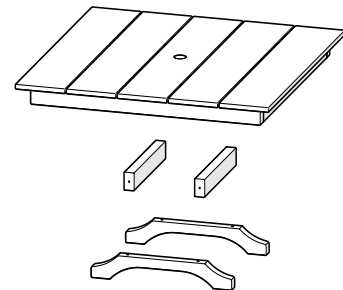

TOOLS

4mm T-handle
hex key (included)

3/8" wrench
(not included)

PARTS

Separate box

A x 8

3" Screw — H.27X3

B x 8