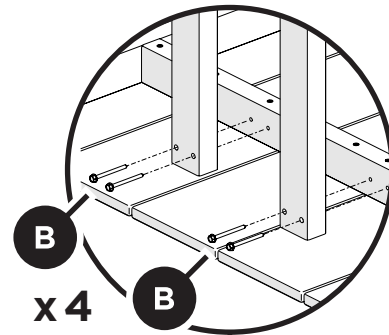

TOOLS

PARTS

Separate box

A x 8

B x 8

1

Do not over-tighten

2

Do not over-tighten

3

A x 4

4

A x 4

Removable
table plug