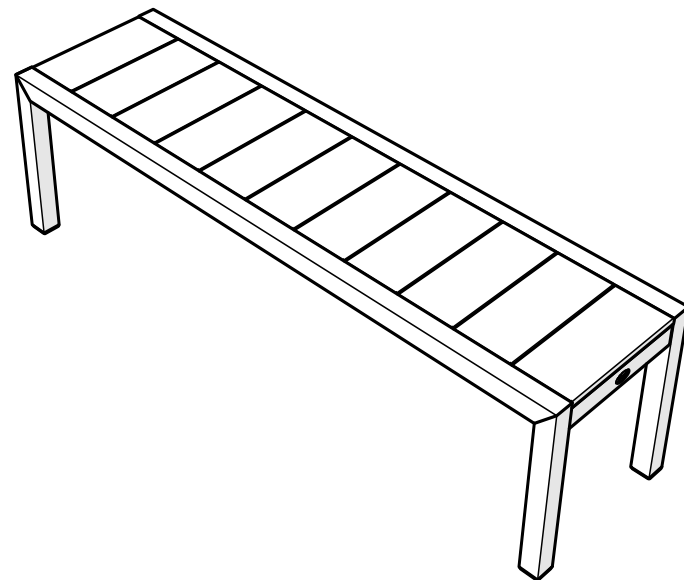

TX8311

TX8312

TX8315 (no umb)

Assembly Instructions

TX3810

Surf City 68" Bench

..... 20-Year Warranty

To view our full warranty, please visit
trexfurniture.com/warranty