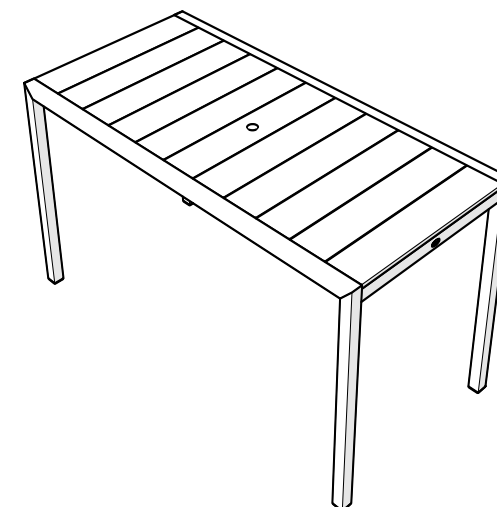

TX8311

TX8312

TX8315 (no umb)

Assembly Instructions

TX3810

Surf City 68" Bench

..... 20-Year Warranty

To view our full warranty, please visit
trexfurniture.com/warranty