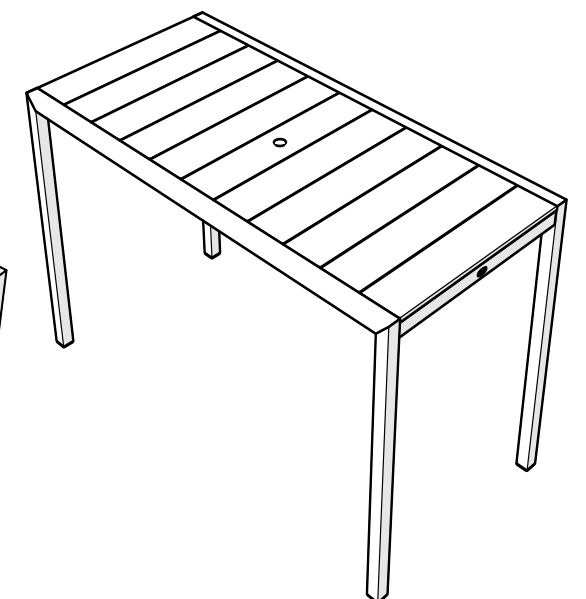

TX8311

TX8312

TX8315 (no umb)

Assembly Instructions

TX3810

Surf City 68" Bench

..... 20-Year Warranty

To view our full warranty, please visit
trexfurniture.com/warranty