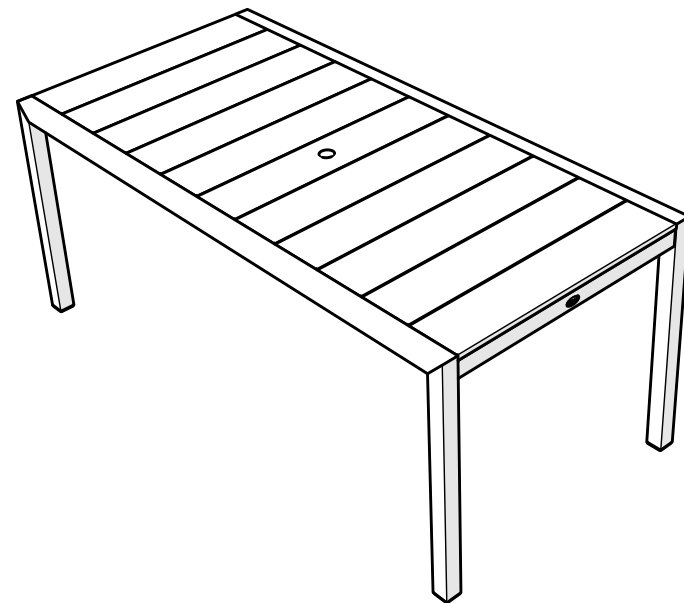

Assembly Instructions

**TX8310, TX8311,
TX8312, TX8315**
Surf City 36"X73" Table

..... **20-Year Warranty**

To view our full warranty, please visit
trexfurniture.com/warranty

..... **Share your space**

We love to see where our furniture
ends up — snap a pic and share
it with us on Facebook!
facebook.com/trexfurniture