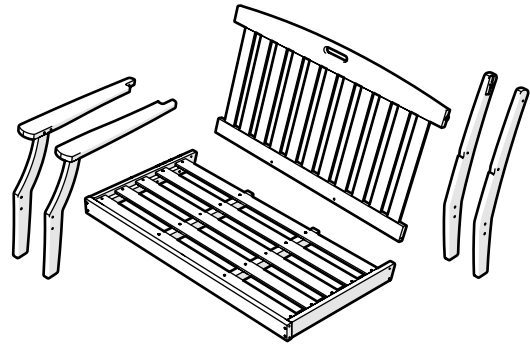

TOOLS

4mm T-handle
hex key (included)

PARTS

A x 4

1.75" Screw — H.27X1.75

B x 2

1.5" Bolt — H.25-20X1.5

C x 6

2.5" Screw — H.27X2.5

D x 2

3" Screw — H.27X3

1