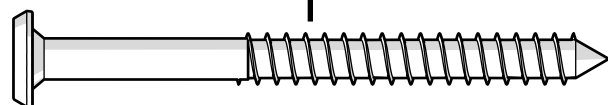

TOOLS

4mm T-handle
hex key (included)

PARTS

A x 4

1.75" Screw — H.27X1.75

B x 2

1.5" Bolt — H.25-20X1.5

C x 6

2.5" Screw — H.27X2.5

D x 2

3" Screw — H.27X3

1

Repeat on opposite side

2

3

4