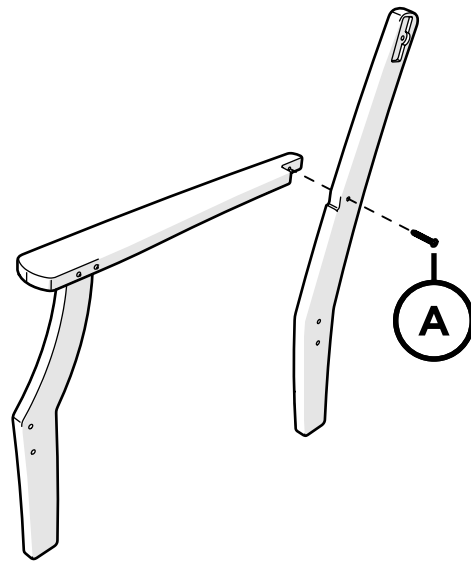

TOOLS

4mm T-handle
hex key (included)

PARTS

A x 4

1.75" Screw — H.27X1.75

B x 2

1.5" Bolt — H.25-20X1.5

C x 6

2.5" Screw — H.27X2.5

D x 2

3" Screw — H.27X3

1

Repeat on opposite side

2

3

4