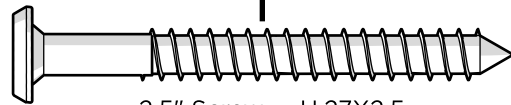

TOOLS

4mm T-handle
hex key (included)

PARTS

A x 4

1.75" Screw — H.27X1.75

B x 2

1.5" Bolt — H.25-20X1.5

C x 6

2.5" Screw — H.27X2.5

D x 2

3" Screw — H.27X3

1

Repeat on opposite side

2

3

4