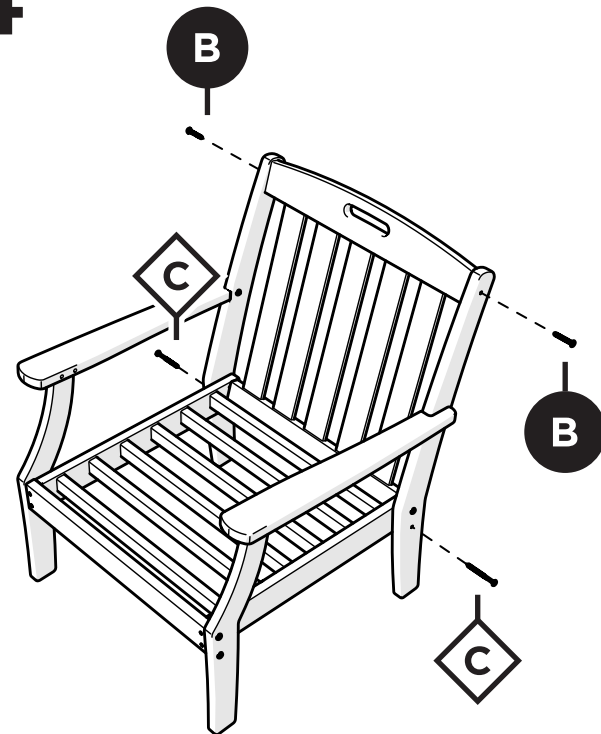

TOOLS

PARTS

A x4

B x6

C x2

1

Repeat on opposite side

2

3

4