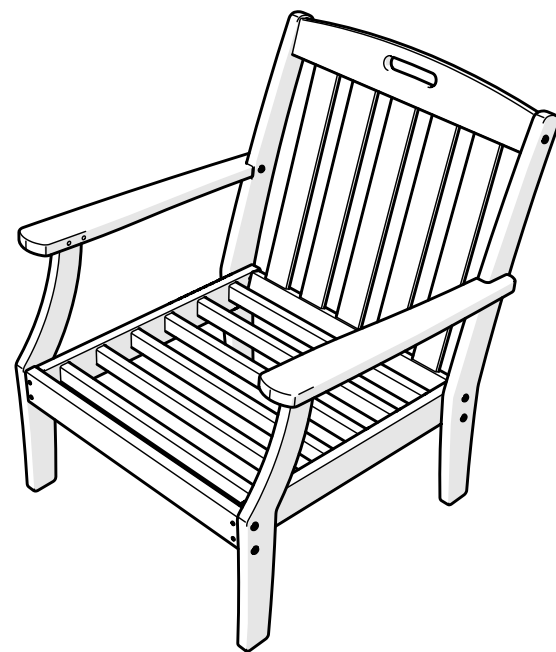

TX4511X

Yacht Club Deep Seating Chair

..... 20-Year Warranty

To view our full warranty, please visit trexfurniture.com/warranty

..... Share your space

We love to see where our furniture ends up — snap a pic and share it with us on Facebook!
[facebook.com/trexfurniture](https://www.facebook.com/trexfurniture)