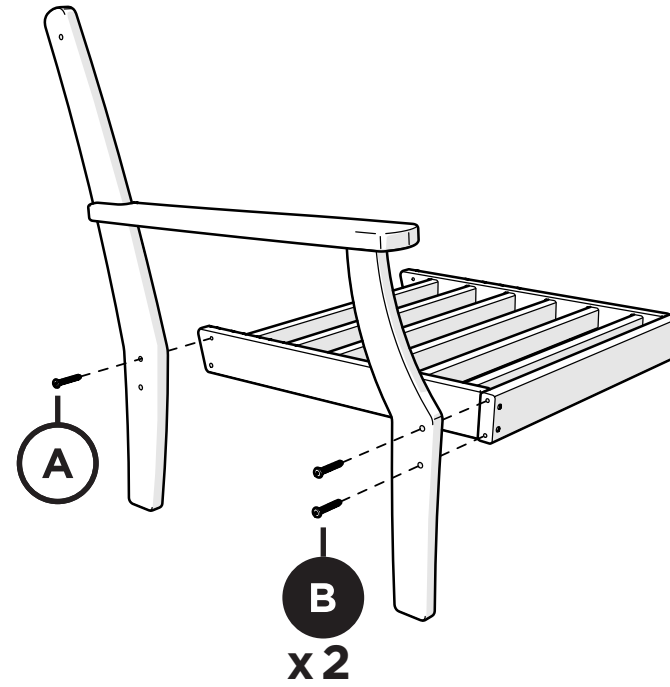

Repeat on opposite side

2