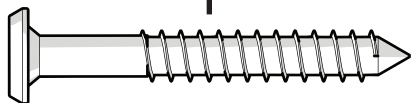

TOOLS

4mm T-handle hex key (included)

PARTS

A x4

1.75" Screw — H.27X1.75

B x6

2" Screw — H.27X2

C x2