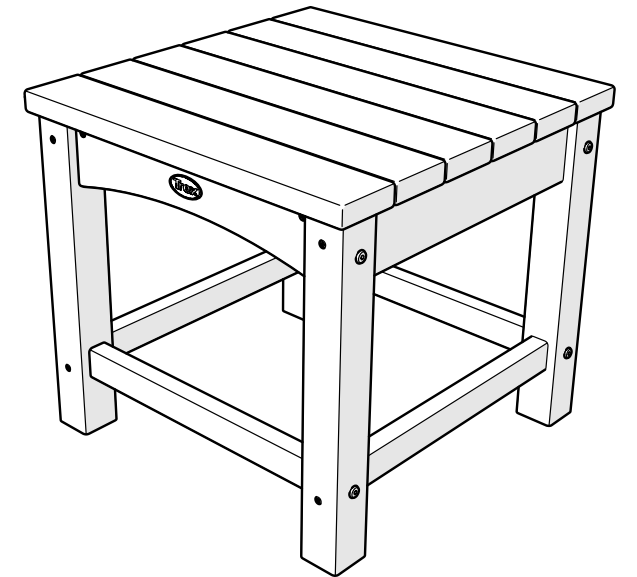

TOOLS

4mm T-handle
hex key (included)

PARTS

A x8

3" Screw — H.27X3

1

2