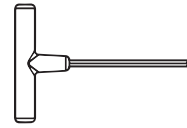

TOOLS

4mm T-handle
hex key (included)

PARTS

A x 8

3" Screw — H.27X3

1

2