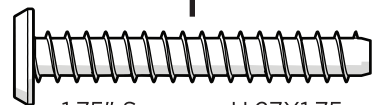

TOOLS

4mm T-handle hex key (included)

PARTS

A x4

1.75" Screw — H.27X1.75

B x6

2" Screw — H.27X2

C x2

3" Screw — H.27X3

1

Repeat on opposite side

2

3

4

Assembly Instructions

TX4512X