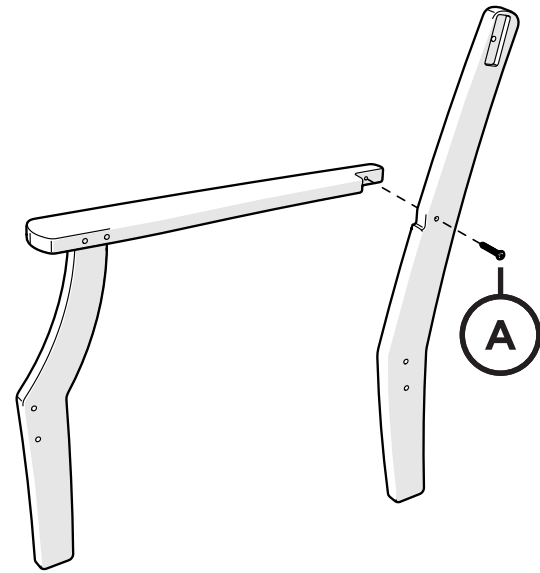

TOOLS

4mm T-handle hex key (included)

PARTS

A x4

1.75" Screw — H.27X1.75

B x6

2" Screw — H.27X2

C x2

3" Screw — H.27X3

1

Repeat on opposite side

2

3

4

Assembly Instructions

TX4512X