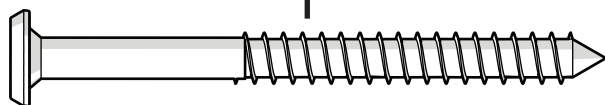

TOOLS

4mm T-handle hex key (included)

PARTS

A x4

1.75" Screw — H.27X1.75

B x6

2" Screw — H.27X2

C x2