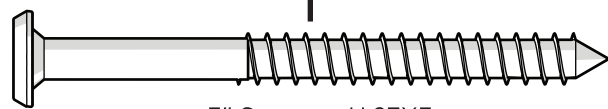

2" Screw — H.27X2

D x 2

3" Screw — H.27X3

1