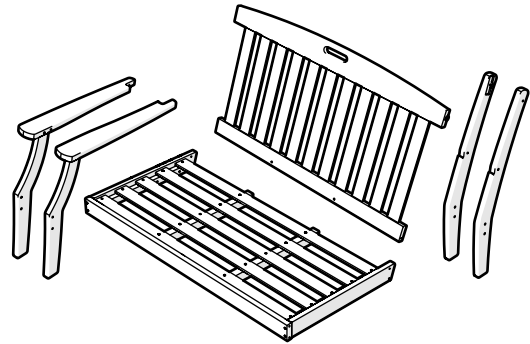

TOOLS

4mm T-handle
hex key (included)

PARTS

A x 4

1.75" Screw — H.27X1.75

B x 2

1.5" Bolt — H.25-20X1.5

C x 6

2" Screw — H.27X2

D x 2

3" Screw — H.27X3

1