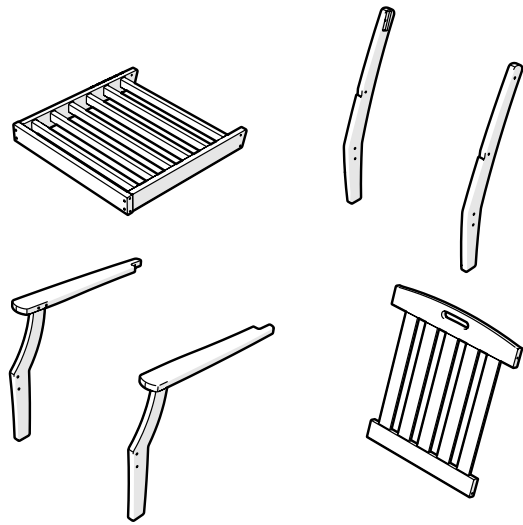

TOOLS

PARTS