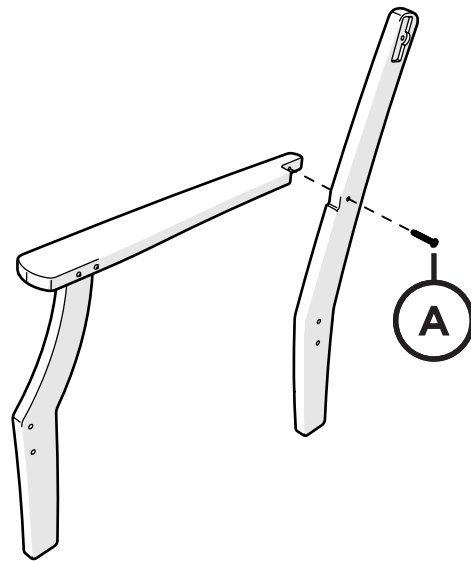

TOOLS

4mm T-handle
hex key (included)

PARTS

A x 4

1.75" Screw — H.27X1.75

B x 2

1.5" Bolt — H.25-20X1.5

C x 6

2" Screw — H.27X2

D x 2

3" Screw — H.27X3

1

Repeat on opposite side

2

3

4