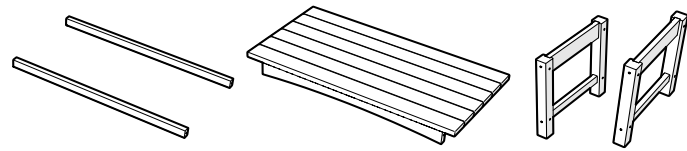

TOOLS

4mm T-handle
hex key (included)

PARTS

A x 8

3" Screw — H.27X3

1

2