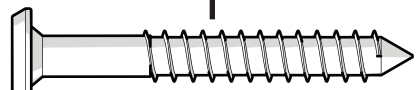

TOOLS

4mm T-handle
hex key (included)

PARTS

A x 4

1.75" Screw — H.27X1.75

B x 2

1.5" Bolt — H.25-20X1.5

C x 6