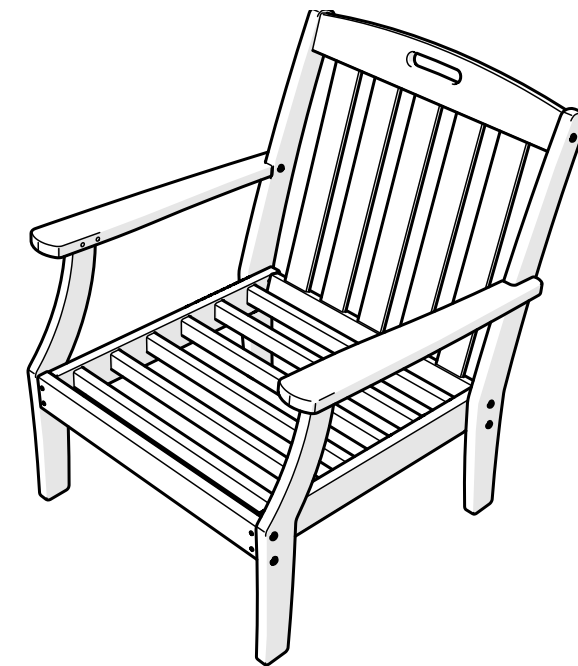

TOOLS

PARTS

A x4

B x6

C x2

1

Repeat on opposite side

2

3

4