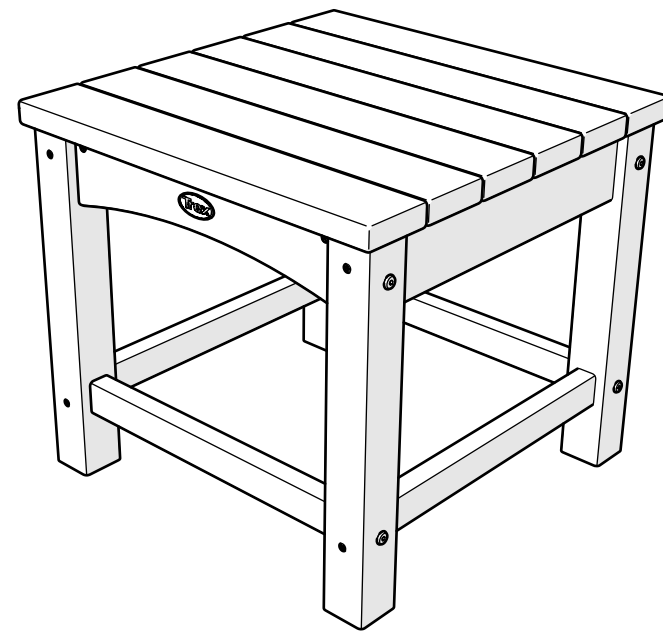

Assembly Instructions

TXT1818

Rockport Club 18'' Side Table

..... 20-Year Warranty

To view our full warranty, please visit
trexfurniture.com/warranty

..... Share your space

We love to see where our furniture
ends up — snap a pic and share
it with us on Facebook!
[facebook.com/trexfurniture](https://www.facebook.com/trexfurniture)