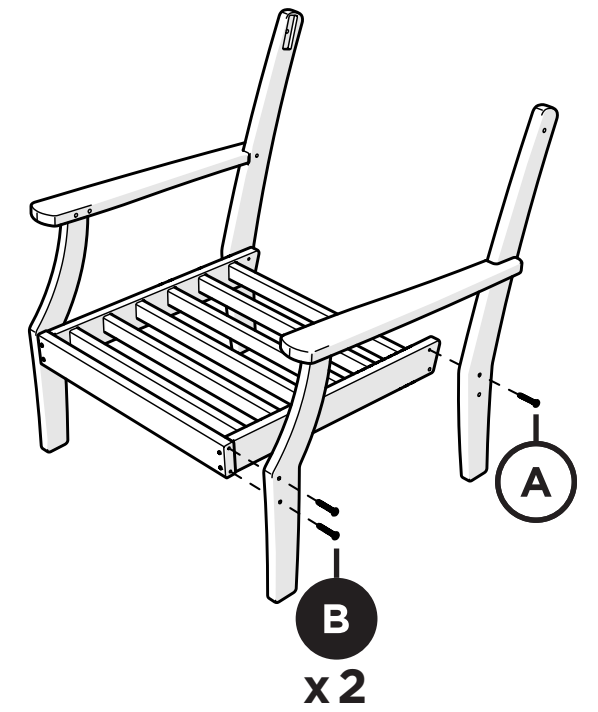

TOOLS

PARTS

A x4

B x6

C x2

1

Repeat on opposite side

2

3

4