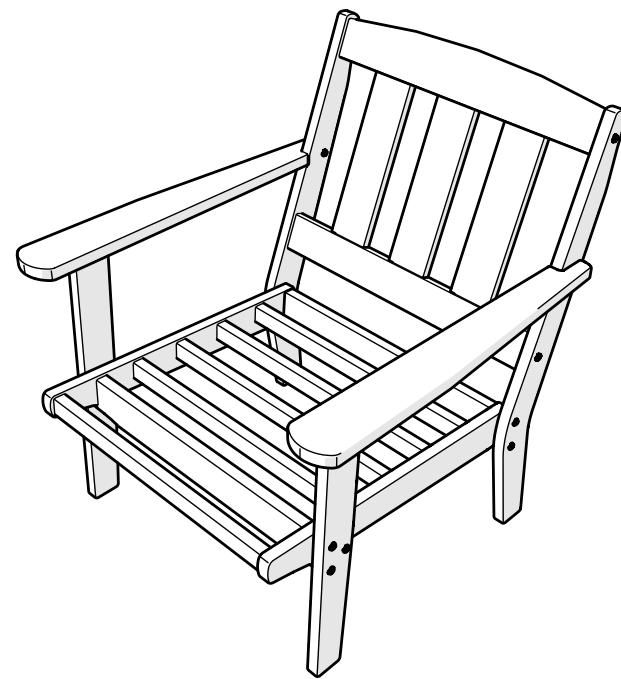

Assembly Instructions

TX4431X Cape Cod Deep Seating Chair

..... **20-Year Warranty**

To view our full warranty, please visit
trexfurniture.com/warranty

..... **Share your space**

We love to see where our furniture
ends up — snap a pic and share
it with us on Facebook!
facebook.com/trexfurniture