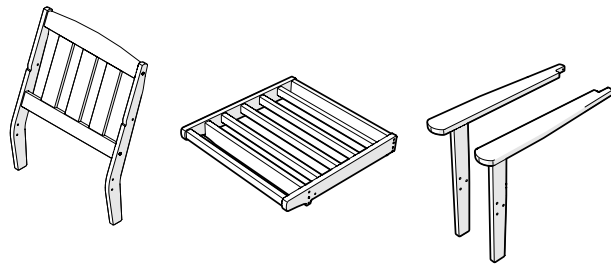

TOOLS

4mm hex key
(included)

4mm T-handle
hex key (included)

PARTS

A x 4

1.75" Screw — H.27X1.75

B x 8

3" Screw — H.27X3