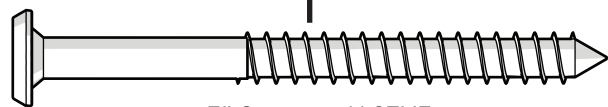

TOOLS

4mm hex key
(included)

4mm T-handle
hex key (included)

PARTS

A x 4

1.75" Screw — H.27X1.75

B x 8

3" Screw — H.27X3