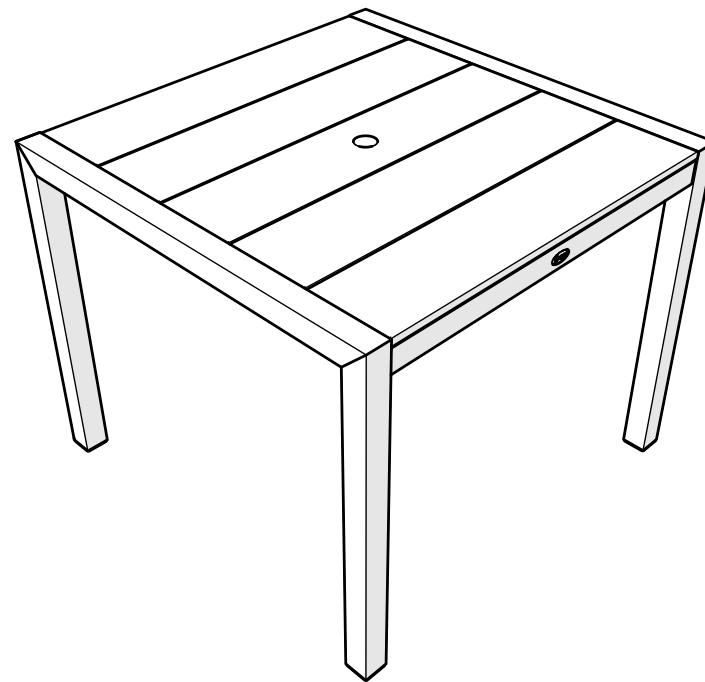

Assembly Instructions

TX8110, TX8111, TX8112

Surf City 36" Table

..... 20-Year Warranty

To view our full warranty, please visit
trexfurniture.com/warranty

..... Share your space

We love to see where our furniture
ends up — snap a pic and share
it with us on Facebook!
facebook.com/trexfurniture