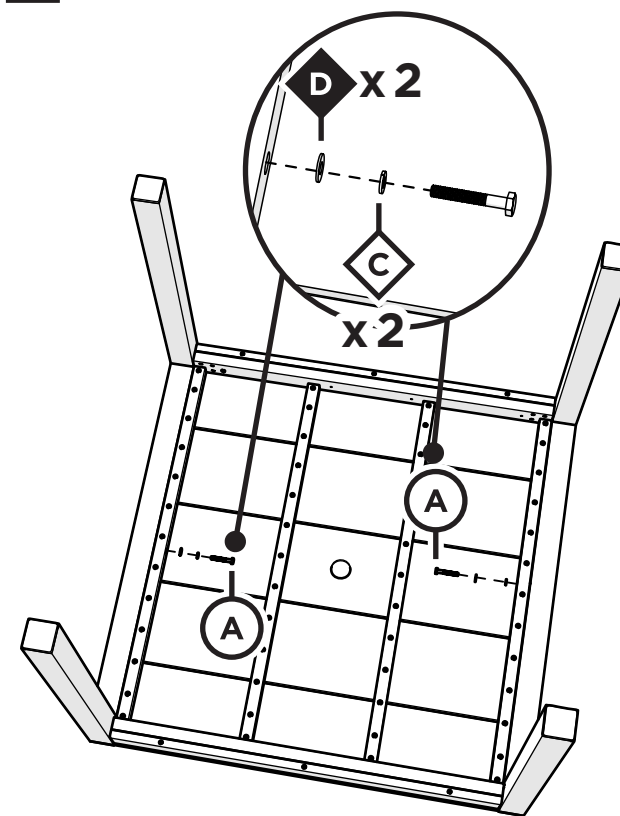

TOOLS

7/16" wrench
(not included)

PARTS

REMOVABLE
PLUG

A x2

1.75" Bolt – HHC.25-20X1.75

B x12

.5" Bolt – HHC.25-20X.5

C x2

Washer

D x14

Spring Lock Washer
HW.25SL

1

2

3

4