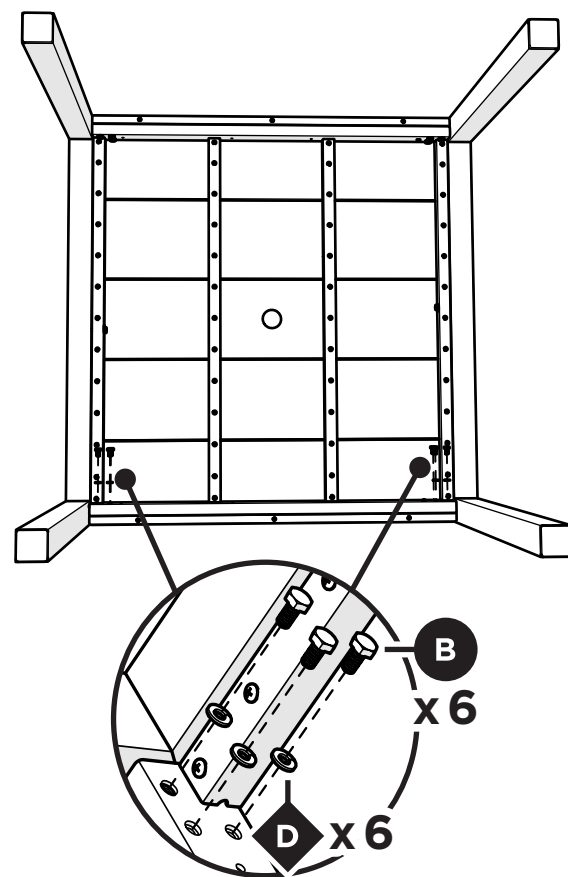

TOOLS

7/16" wrench
(not included)

PARTS

REMOVABLE
PLUG

A x2

1.75" Bolt – HHC.25-20X1.75

B x12

.5" Bolt – HHC.25-20X.5

C x2

Washer

D x14

Spring Lock Washer
HW.25SL

1

2

3

4