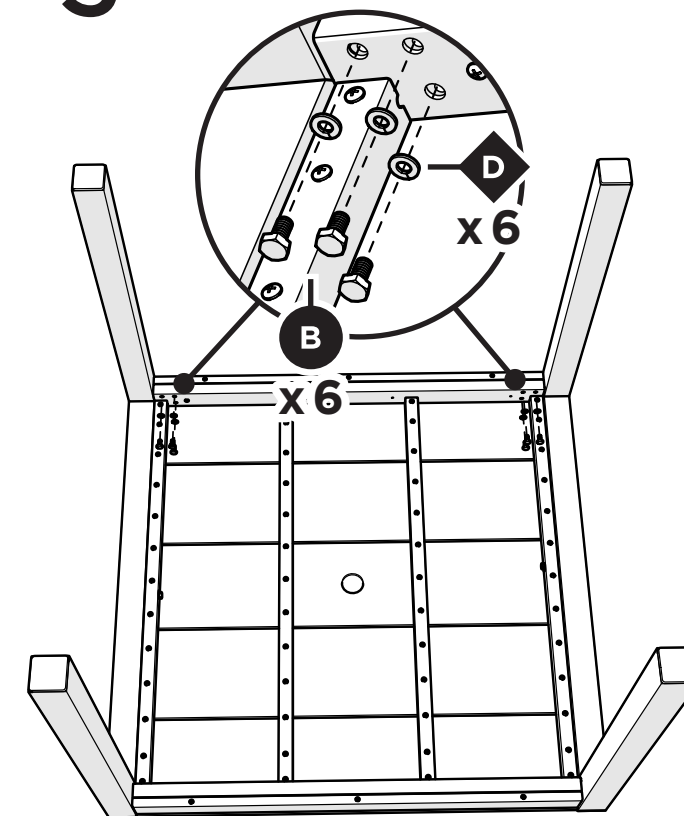

TOOLS

7/16" wrench
(not included)

PARTS

REMOVABLE
PLUG

A x2

1.75" Bolt – HHC.25-20X1.75

B x12

.5" Bolt – HHC.25-20X.5

C x2

Washer

D x14

Spring Lock Washer
HW.25SL

1

2

3

4