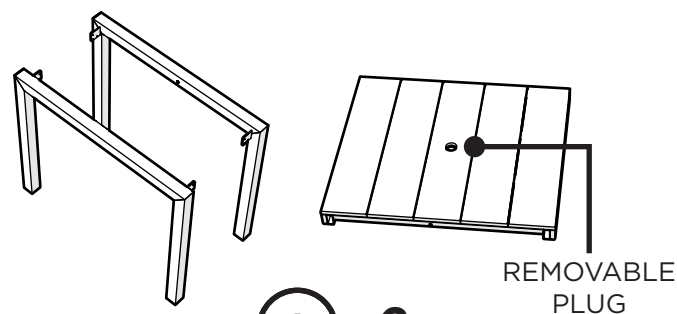

TOOLS

7/16" wrench
(not included)

PARTS

REMOVABLE
PLUG

A x2

1.75" Bolt – HHC.25-20X1.75

B x12

.5" Bolt – HHC.25-20X.5