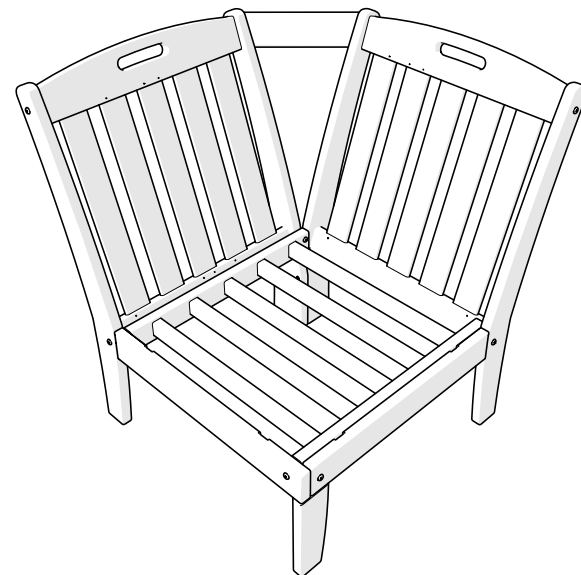

Assembly Instructions

TX4514X

Yacht Club Modular Corner Chair

..... 20-Year Warranty

To view our full warranty, please visit
trexfurniture.com/warranty

..... Share your space

We love to see where our furniture
ends up — snap a pic and share
it with us on Facebook!
[facebook.com/trexfurniture](https://www.facebook.com/trexfurniture)