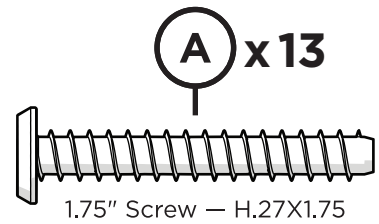

TOOLS

4mm T-handle
hex key (included)

PARTS

1

2

3

4

5