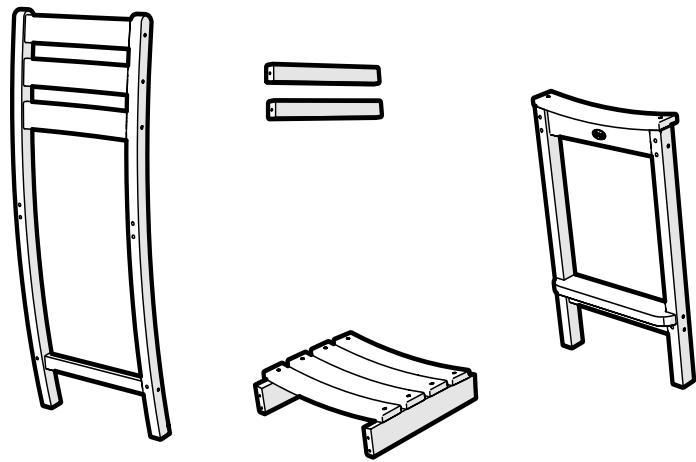

TOOLS

4mm T-handle hex key (included)

4mm hex for drill (included)

PARTS

3" Screw — H.27X3

If seat has shifted, please pivot at corners to square up before assembling

4