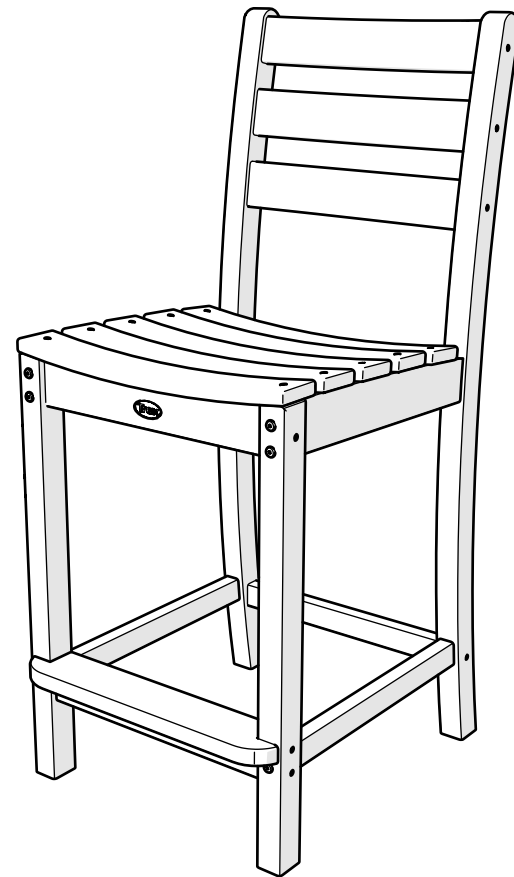

Assembly Instructions

TXD101
Monterey Bay
Counter Side Chair

..... **20-Year Warranty**

To view our full warranty, please visit
trexfurniture.com/warranty

..... **Share your space**

We love to see where our furniture
ends up — snap a pic and share
it with us on Facebook!
facebook.com/trexfurniture

TOOLS

4mm T-handle hex key (included)

4mm hex for drill (included)

PARTS

3" Screw — H.27X3

If seat has shifted, please pivot at corners to square up before assembling

4