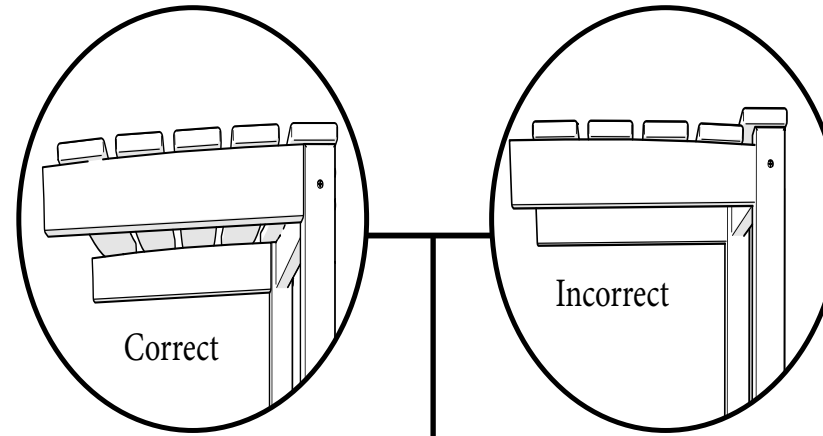

TOOLS

4mm T-handle hex key (included)

4mm hex for drill (included)

PARTS

3" Screw — H.27X3

If seat has shifted, please pivot at corners to square up before assembling

4