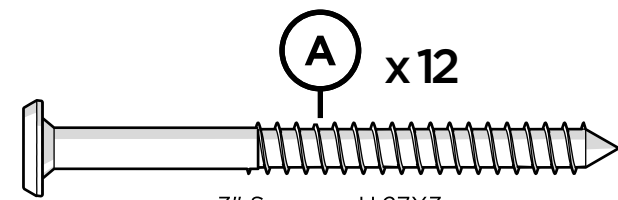

TOOLS

4mm T-handle hex key (included)

4mm hex for drill (included)

PARTS

3" Screw — H.27X3

If seat has shifted, please pivot at corners to square up before assembling

4