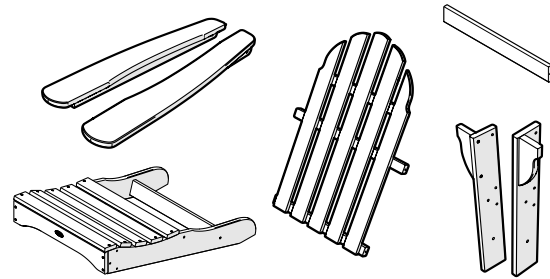

TOOLS

4mm T-handle hex key (included)

7/16" wrench (not included)

PARTS

Something missing?
Call (833) 665-6300

1

2

3