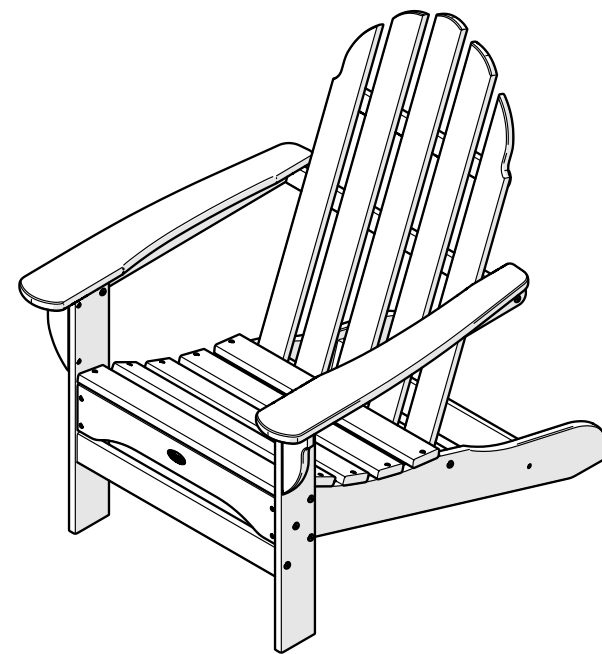

Assembly Instructions

TXAD4031

Cape Cod
Adirondack Chair

..... 20-Year Warranty

To view our full warranty, please visit
trexfurniture.com/warranty

..... Share your space

We love to see where our furniture
ends up — snap a pic and share
it with us on Facebook!
facebook.com/trexfurniture