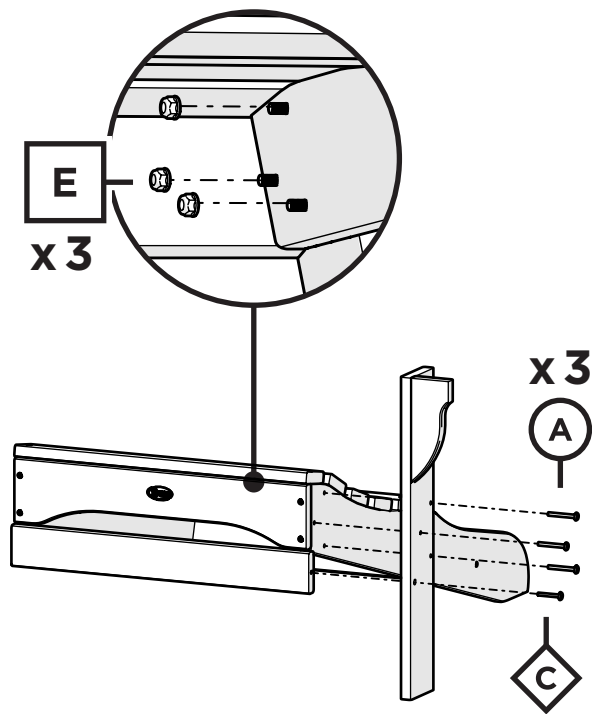

TOOLS

4mm T-handle hex key (included)

7/16" wrench (not included)

PARTS

Something missing?
Call (833) 665-6300

1

2

3