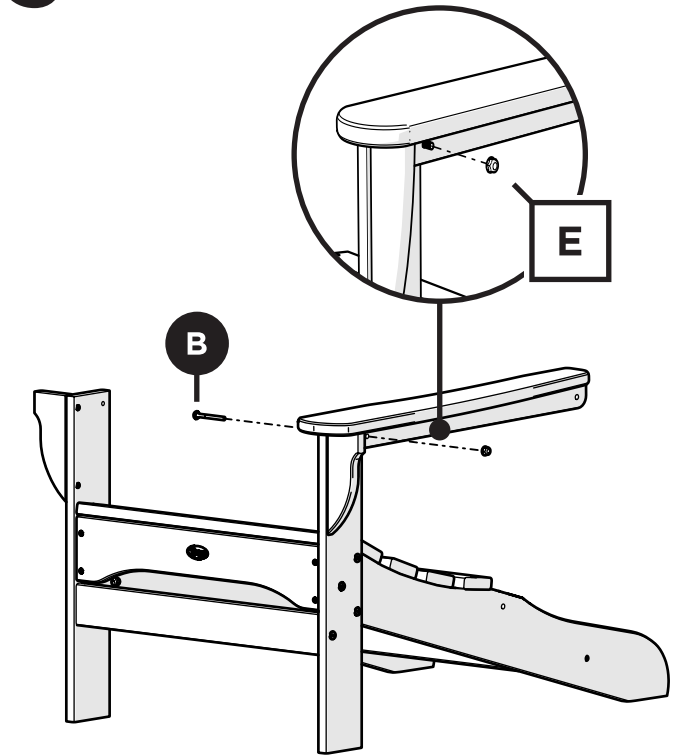

TOOLS

4mm T-handle hex key (included)

7/16" wrench (not included)

PARTS

Something missing?
Call (833) 665-6300

1

2

3