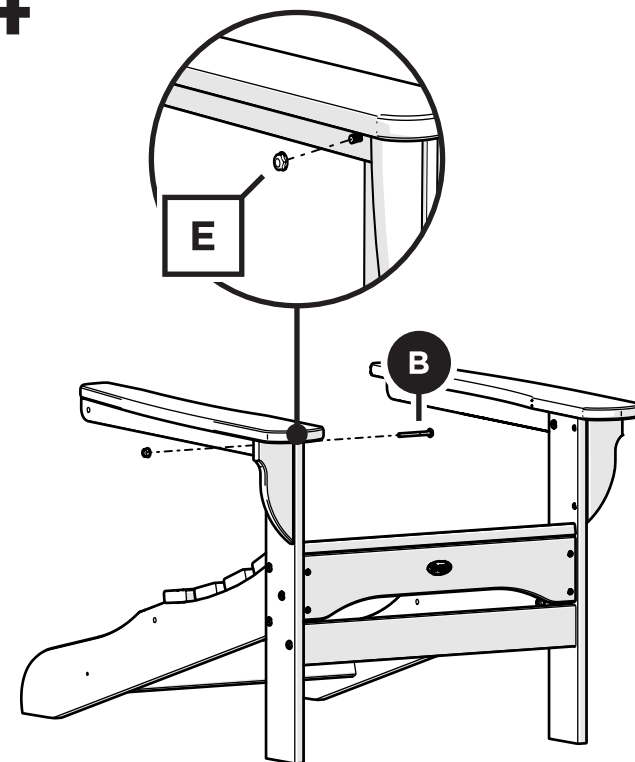

TOOLS

PARTS

Something missing?
Call (833) 665-6300

1

2

3

4

5

6