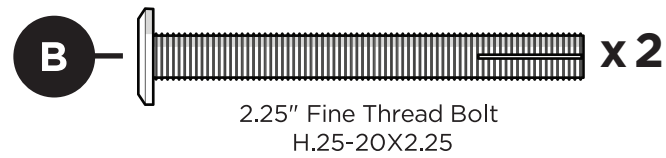

TOOLS

4mm T-handle hex key (included)

7/16" wrench (not included)

PARTS

Something missing?
Call (833) 665-6300

1

2

3