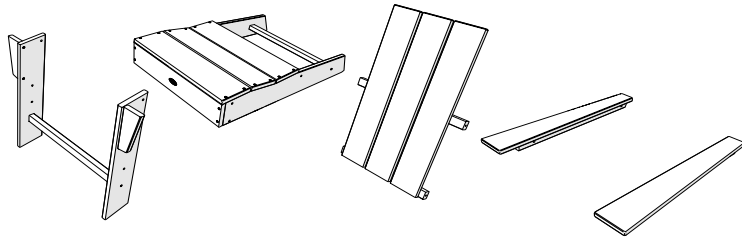

TOOLS

4mm T-handle hex key (included)

7/16" wrench (not included)

PARTS

A x4

1.875" Bolt — H.25-20X1.875

B x2

2.25" Bolt — H.25-20X2.25