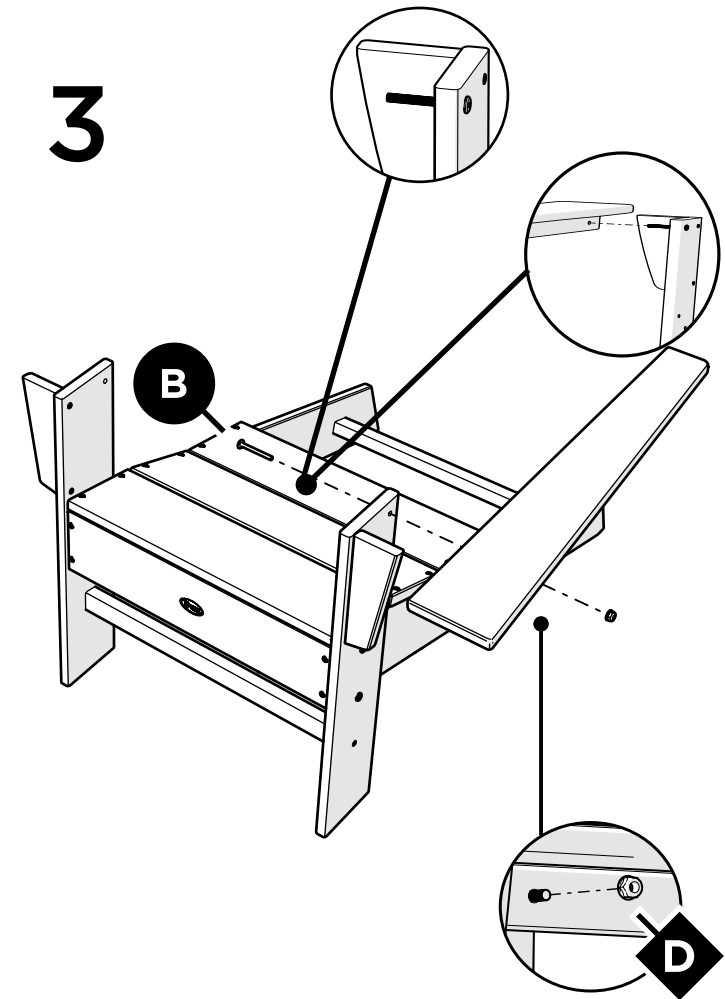

TOOLS

4mm T-handle hex key (included)

7/16" wrench (not included)

PARTS

A x4

1.875" Bolt — H.25-20X1.875

B x2

2.25" Bolt — H.25-20X2.25

C x4

2" Screw — H.27X2

D

Flange Nylon Lock Nut HN.25-20FN

1

2

3

4