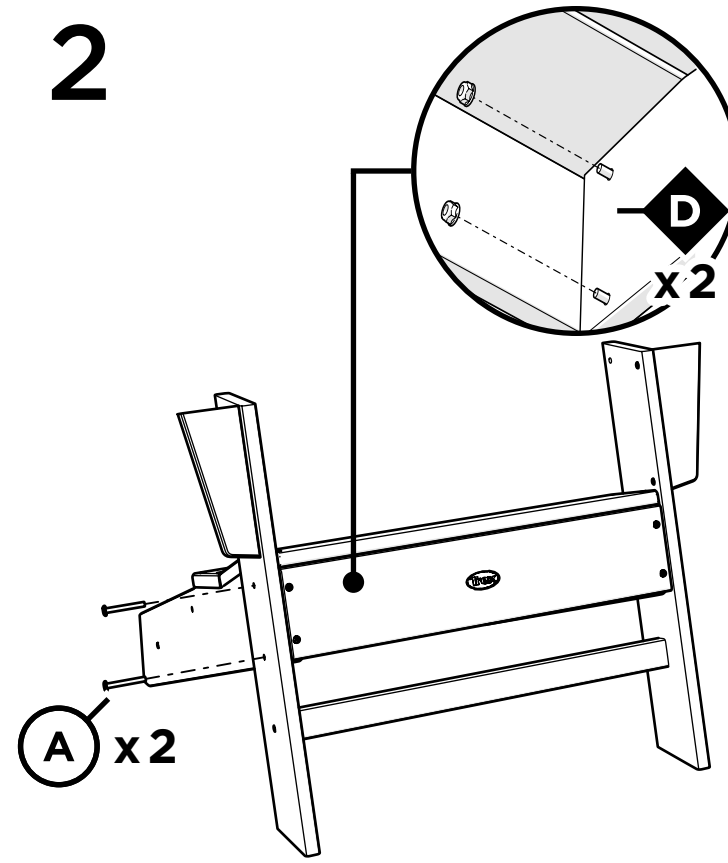

TOOLS

4mm T-handle hex key (included)

7/16" wrench (not included)

PARTS

A x4

1.875" Bolt — H.25-20X1.875

B x2

2.25" Bolt — H.25-20X2.25

C x4

2" Screw — H.27X2

D

Flange Nylon Lock Nut HN.25-20FN

1

2

3

4