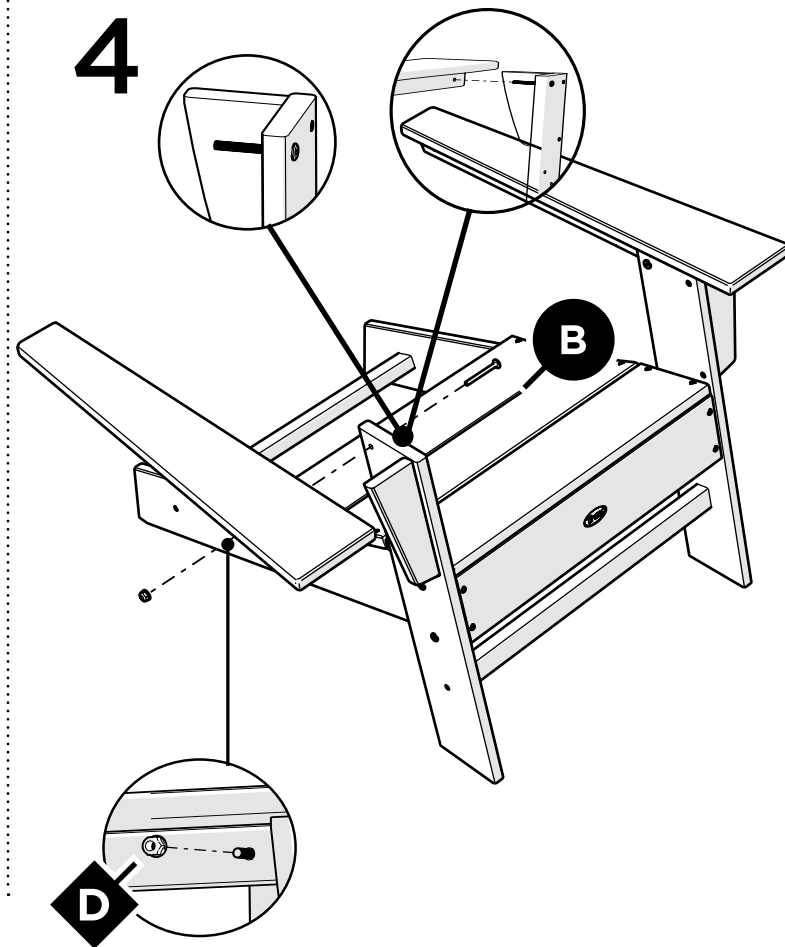

TOOLS

4mm T-handle hex key (included)

7/16" wrench (not included)

PARTS

A x4

1.875" Bolt — H.25-20X1.875

B x2

2.25" Bolt — H.25-20X2.25

C x4

2" Screw — H.27X2

D

Flange Nylon Lock Nut HN.25-20FN

1

2

3

4