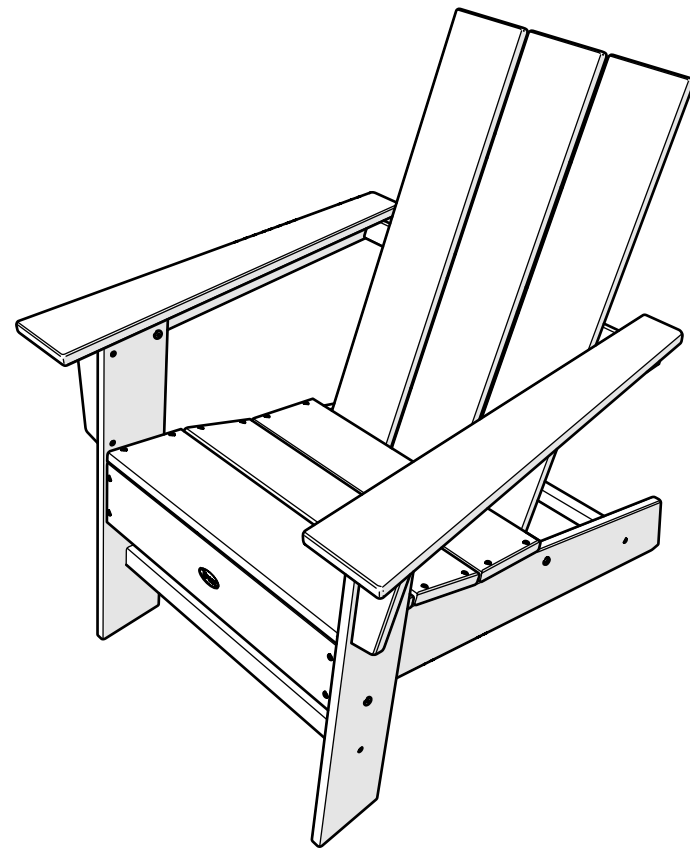

Assembly Instructions

TXAD220

Eastport Modern Adirondack Chair

..... 20-Year Warranty

To view our full warranty, please visit
trexfurniture.com/warranty

..... Share your space

We love to see where our furniture ends up — snap a pic and share it with us on Facebook!
[facebook.com/trexfurniture](https://www.facebook.com/trexfurniture)