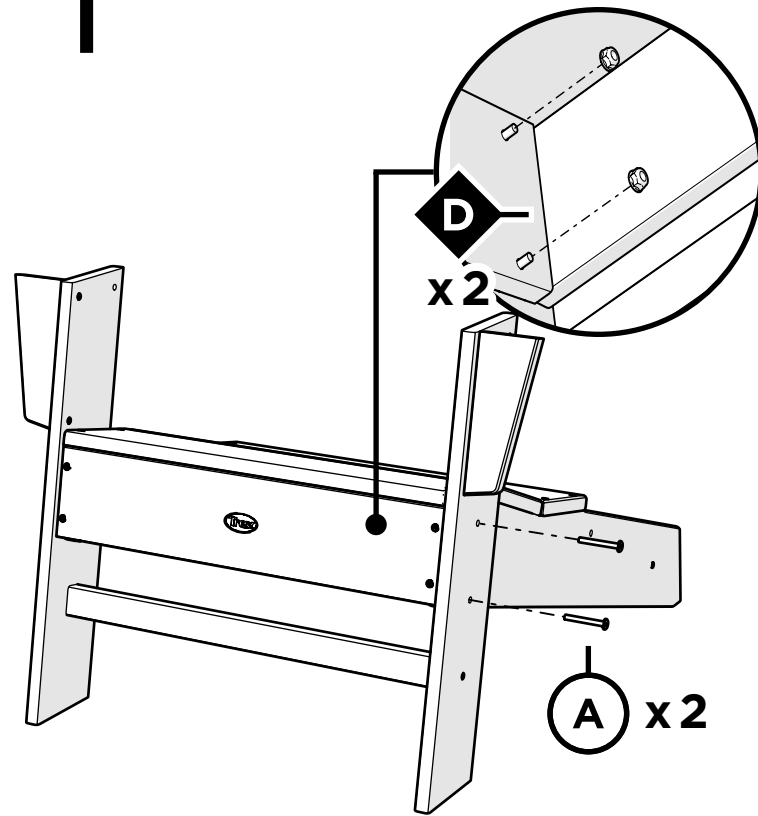

TOOLS

4mm T-handle hex key (included)

7/16" wrench (not included)

PARTS

A x4

1.875" Bolt — H.25-20X1.875

B x2

2.25" Bolt — H.25-20X2.25

C x4

2" Screw — H.27X2

D

Flange Nylon Lock Nut HN.25-20FN

1

2

3

4