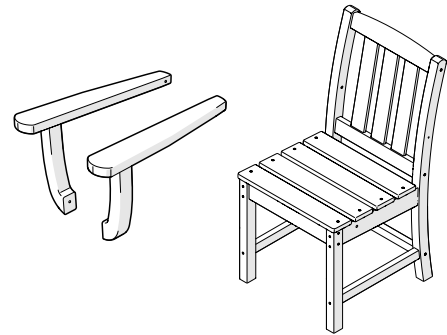

TOOLS

3/8" wrench
(not included)

PARTS

A x2

2.5" Screw — HHW14X2.5

B x2

Cap Dowel Screw — HD.25X2+P11420

1

Twist dowel screw into arm until
finger-tight, remove protective cap