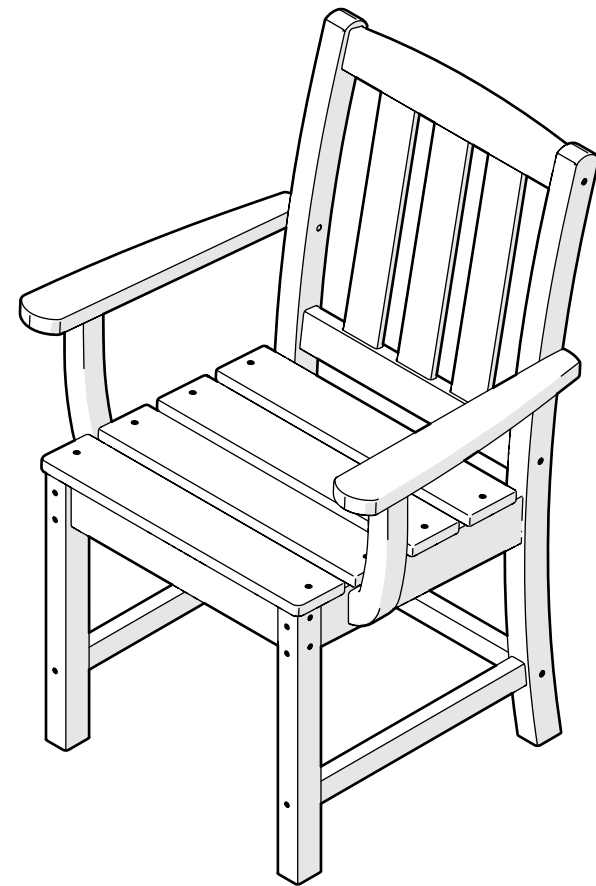

Assembly Instructions

TXTLD230
Cape Cod Dining
Arm Chair

..... **20-Year Warranty** .....

To view our full warranty, please visit
trexfurniture.com/warranty

..... **Share your space** .....

We love to see where our furniture
ends up — snap a pic and share
it with us on Facebook!
facebook.com/trexfurniture

..... **Having Trouble?** .....

If you have questions or concerns regarding
assembly instructions or missing parts,
please contact us at **(877) 907-TREX (8739)**
or email support@trexfurniture.com

..... **Cleaning Tips** .....

Keep your Trex Outdoor Furniture™
looking brand new:

For a quick clean:

Simply wipe down with soap and water.

For a deeper clean:

You'll need:

- » 1/3 bleach and 2/3 water solution
- » clean cloth
- » soft bristle brush

Wipe on solution with your cloth
and let it sit on the lumber for a few
minutes (this will not affect the color).
Then, loosen any dirt and debris that
may catch in surface grooves with a
soft bristle brush; hose down to rinse.