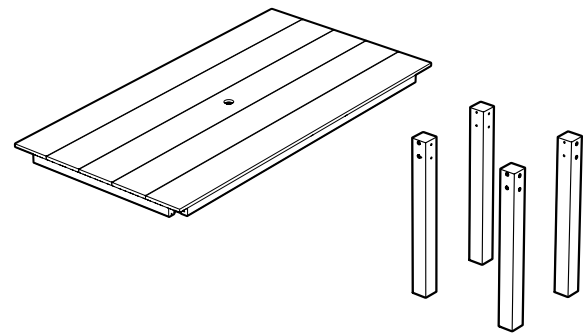

TOOLS

PARTS

1

NOTE - Ensure thru holes in legs line up with pilot holes in aprons.

2

Removeable table plug