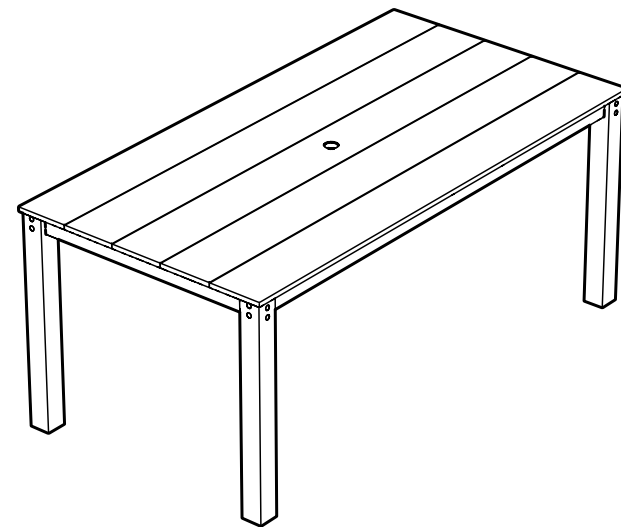

Assembly Instructions

TXDT3872-T15

Parsons 38" x 72"
Dining Table

..... 20-Year Warranty

To view our full warranty, please visit
trexfurniture.com/warranty

..... Share your space

We love to see where our furniture
ends up — snap a pic and share
it with us on Facebook!
facebook.com/trexfurniture