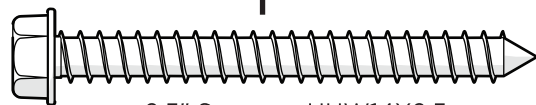

TOOLS

4mm T-handle hex key (included)

3/8" wrench (not included)

PARTS

Separate box

A x 8

3" Screw — H.27X3

B x 8