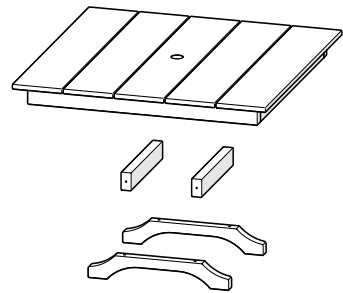

TOOLS

4mm T-handle hex key (included)

3/8" wrench (not included)

PARTS

Separate box

A x 8

3" Screw — H.27X3

B x 8