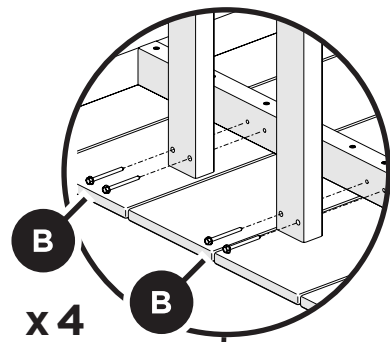

B x 4

Do not over-tighten