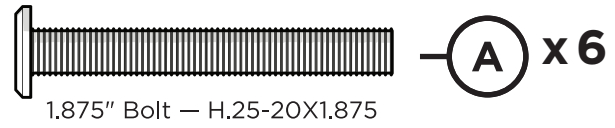

PARTS

Bolts may need to be tapped into the holes if they are a little snug.