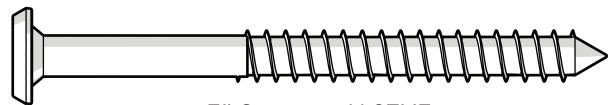

TOOLS

4mm T-handle hex key (included)

3/8" wrench (not included)

PARTS

Separate box

A x 8

3" Screw — H.27X3

B x 8