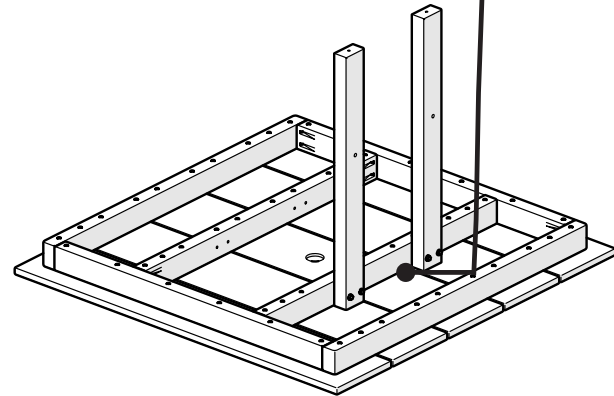

FDT37 shown for parts and assembly

2