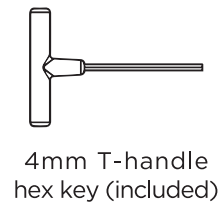

TOOLS

PARTS

Bolts may need to be tapped into the holes if they are a little snug.