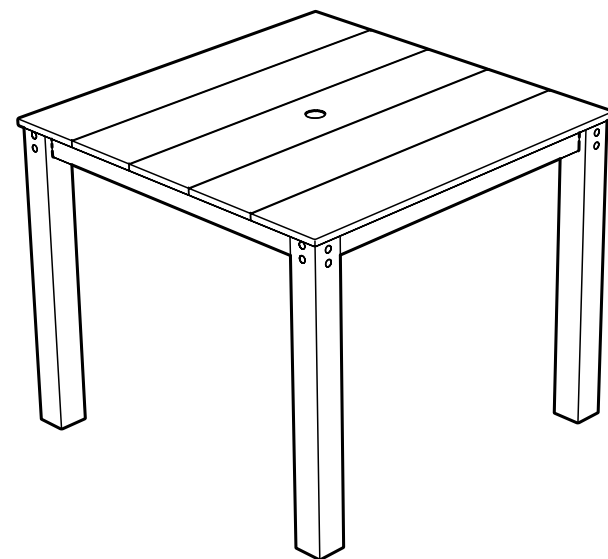

Assembly Instructions

TXDT3838-T15

Parsons 38" Square Dining Table

..... 20-Year Warranty

To view our full warranty, please visit
trexfurniture.com/warranty

..... Share your space

We love to see where our furniture ends up — snap a pic and share it with us on Facebook!
facebook.com/trexfurniture