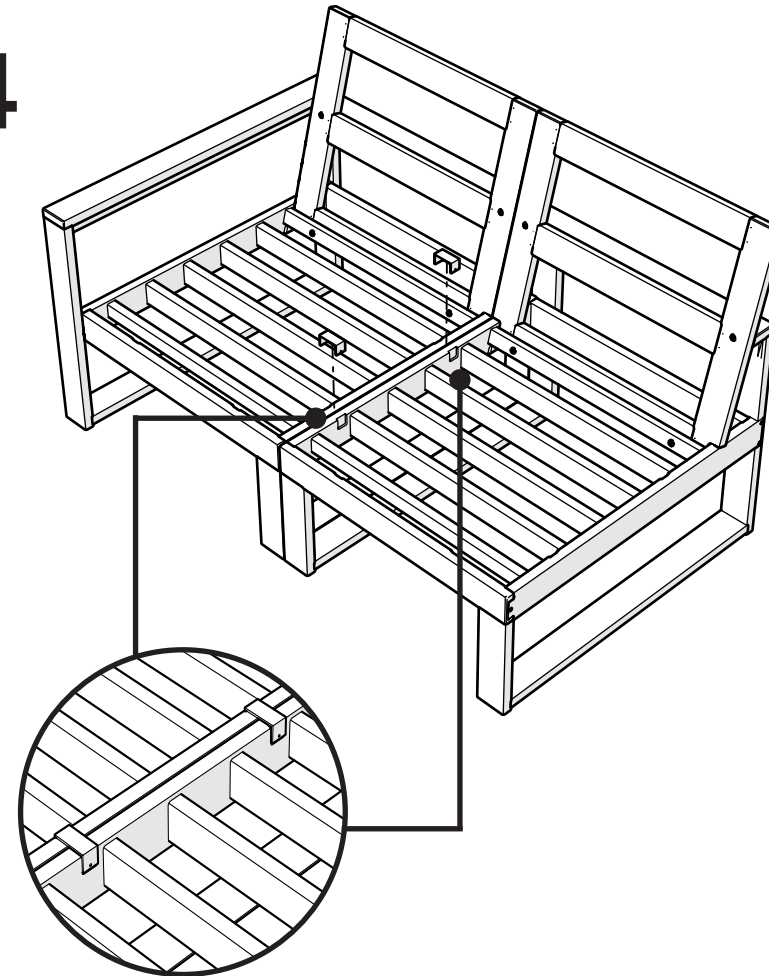

TOOLS

4mm T-handle
hex key (included)

PARTS

A x 4

1.75" Screw — H.27X1.75

x 2

Bracket — P13275-AL

1

2

3

4

Brackets can be used to connect
furniture together

x 2

Bracket — P13275-AL

Assembly Instructions

TX4621LAFX
Eastport Modular Left Arm
Chair