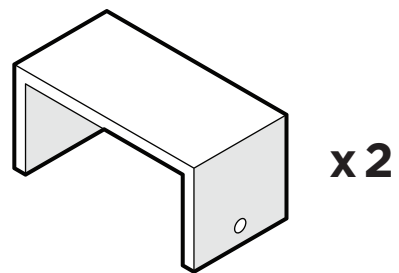

TOOLS

4mm T-handle
hex key (included)

PARTS