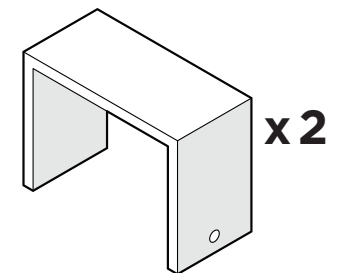

TOOLS

4mm T-handle
hex key (included)

PARTS

A x 4

1.75" Screw — H.27X1.75

x 2

Bracket — P13275-AL

1

2

3

4

Brackets can be used to connect
furniture together

x 2

Bracket — P13275-AL

Assembly Instructions

TX4621LAFX
Eastport Modular Left Arm
Chair