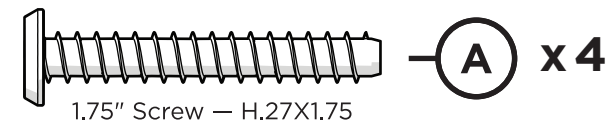

TOOLS

4mm T-handle
hex key (included)

PARTS

Bracket — P13275-AL

1

2

3

4