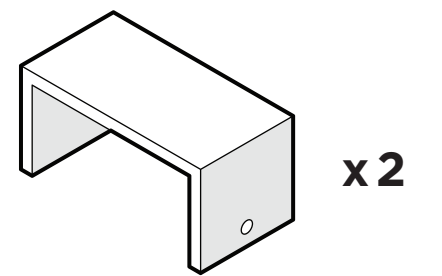

Brackets can be used
to connect furniture together.