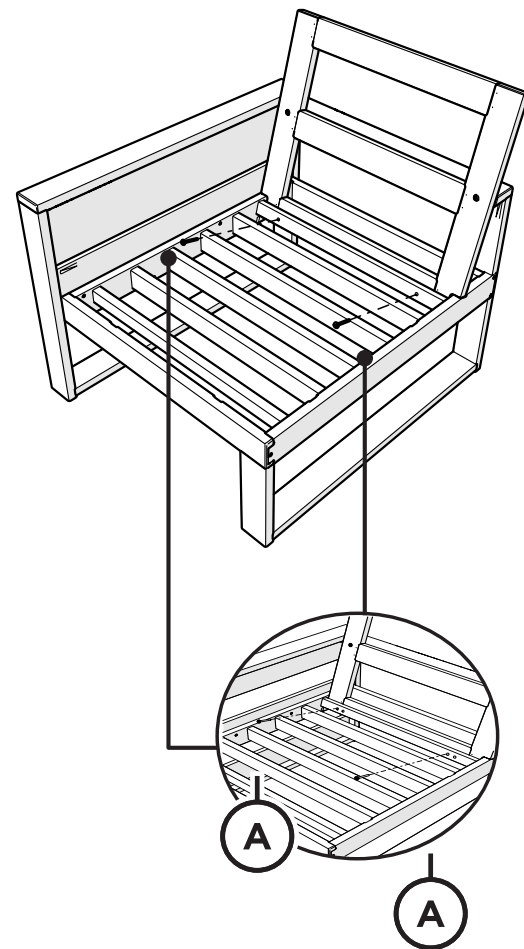

TOOLS

4mm T-handle
hex key (included)

PARTS

Bracket — P13275-AL

1

2

3

4