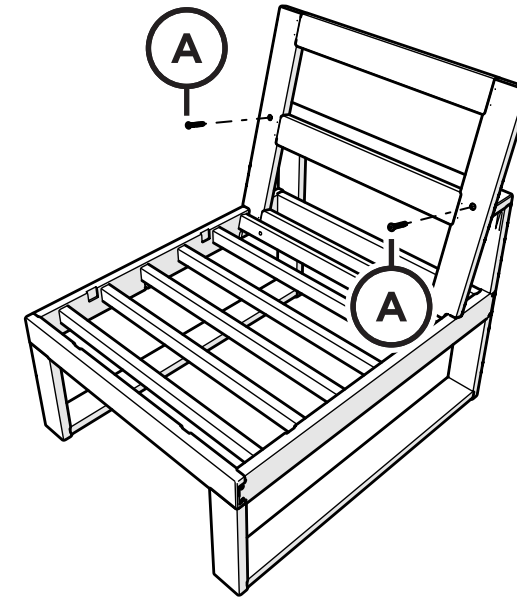

TOOLS

4mm T-handle
hex key (included)

PARTS

A x 4

1.75" Screw — H.27X1.75

x 2

Bracket — P13275-AL

1

2

3

4

Brackets can be used to connect
furniture together

x 2

Bracket — P13275-AL

Assembly Instructions

TX4621LAFX
Eastport Modular Left Arm
Chair