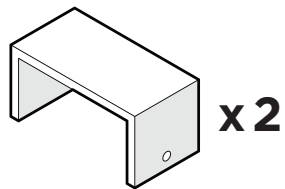

4600X

Modular Ottoman Frame

Assembly Instructions

Bracket — P13275-AL

NO ASSEMBLY REQUIRED

Modular Armless Chair

Assembly Instructions

4601CX

TOOLS

4mm T-handle
hex key (included)

PARTS

A x 4

1.75" Screw — H.27X1.75

x 2

Bracket — P13275-AL

1