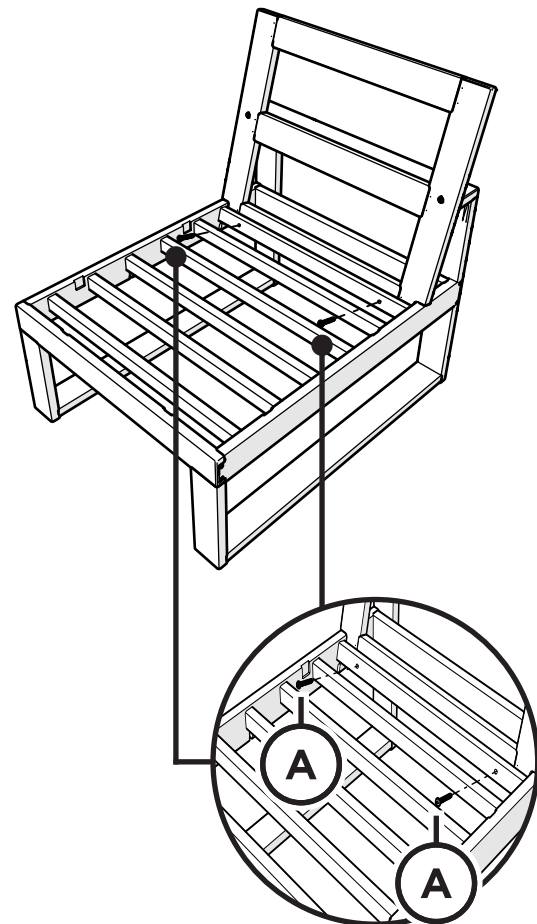

TOOLS

4mm T-handle
hex key (included)

PARTS

A x 4

1.75" Screw — H.27X1.75

x 2

Bracket — P13275-AL

1

2

3

4

Brackets can be used to connect
furniture together

x 2

Bracket — P13275-AL

Assembly Instructions

TX4621LAFX
Eastport Modular Left Arm
Chair