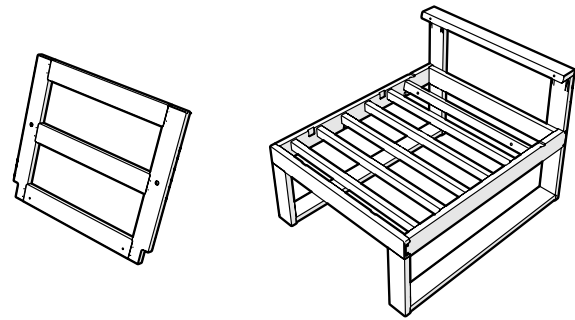

4600X

Modular Ottoman Frame

Assembly Instructions

Bracket — P13275-AL

NO ASSEMBLY REQUIRED

Modular Armless Chair

Assembly Instructions

4601CX

TOOLS

4mm T-handle
hex key (included)

PARTS

A x 4

1.75" Screw — H.27X1.75

x 2

Bracket — P13275-AL

1