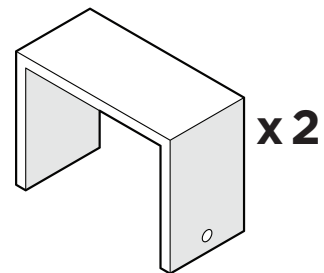

TOOLS

4mm T-handle
hex key (included)

PARTS

A x 4

1.75" Screw — H.27X1.75

x 2

Bracket — P13275-AL

1

2

3

4

Brackets can be used to connect
furniture together

x 2

Bracket — P13275-AL

Assembly Instructions

TX4621LAFX
Eastport Modular Left Arm
Chair