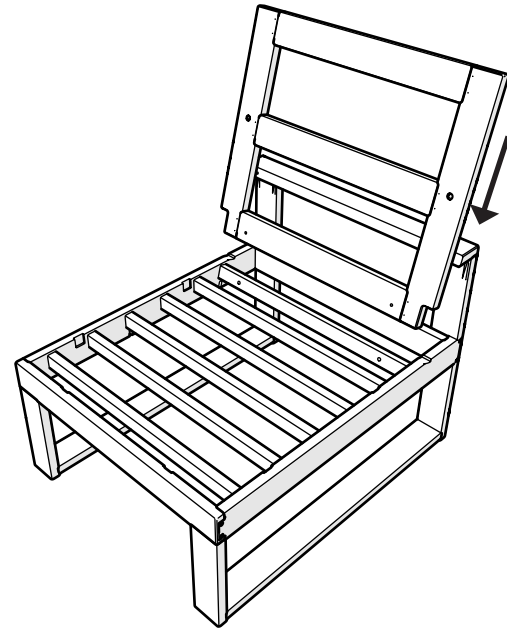

TOOLS

4mm T-handle
hex key (included)

PARTS

A x 4

1.75" Screw — H.27X1.75

x 2

Bracket — P13275-AL

1

2

3

4

Brackets can be used to connect
furniture together

x 2

Bracket — P13275-AL

Assembly Instructions

TX4621LAFX
Eastport Modular Left Arm
Chair