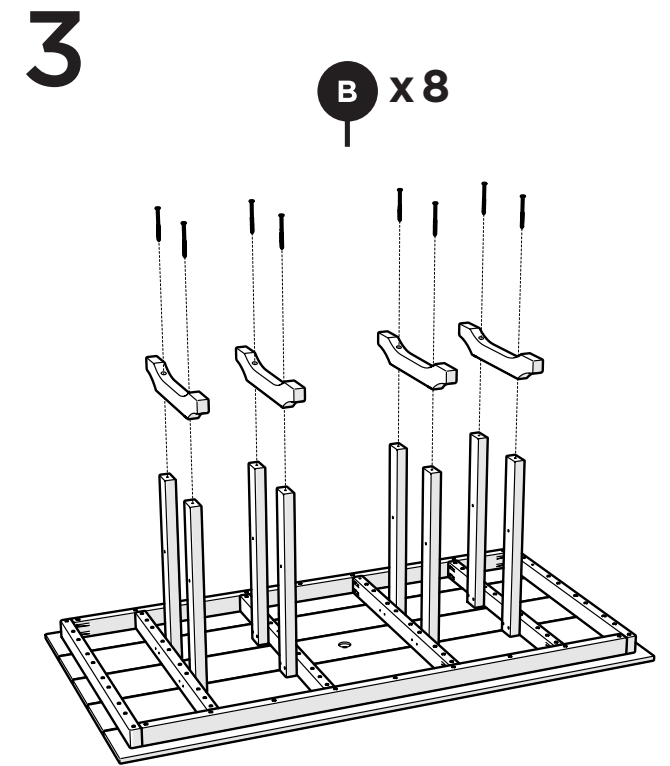

# PARTS

FDT3772 shown for parts and assembly

Removable table plug