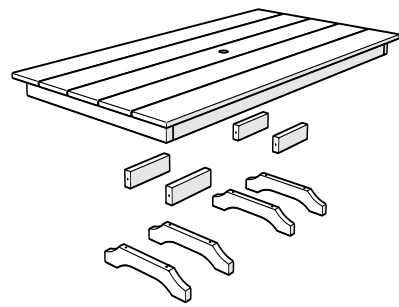

TOOLS

PARTS

FDT3772 shown for parts and assembly