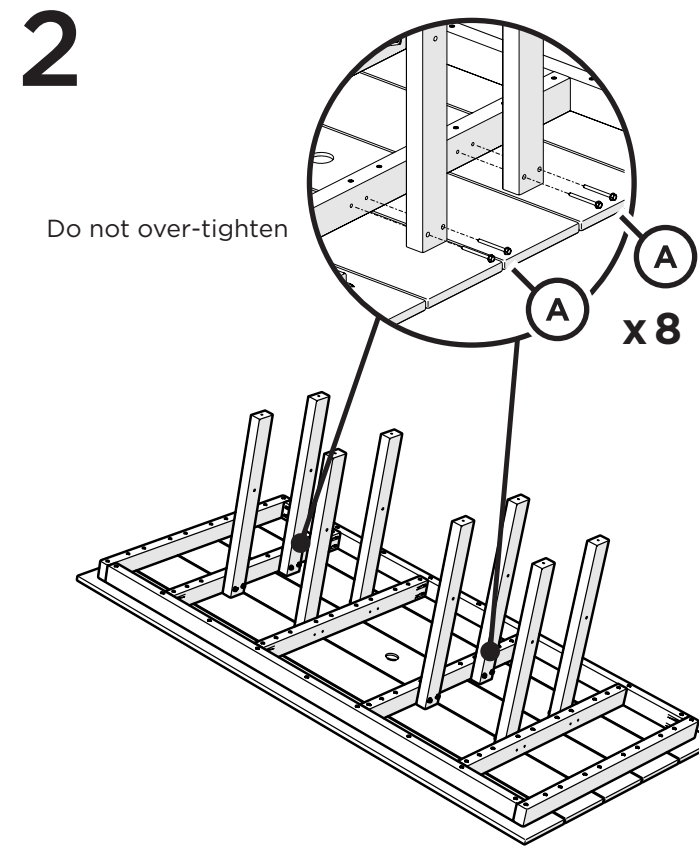

# PARTS

FDT3772 shown for parts and assembly

Removable table plug