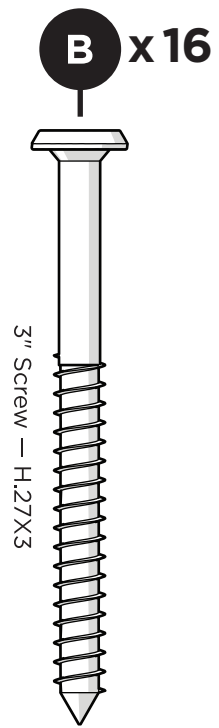

## Assembly Instructions

**TXFDT3772**  
**Monterey Bay 37" X 72"**  
**Dining Table**

**TXNCT3772**  
**Yacht Club 37" X 72"**  
**Dining Table**

#### **For a deeper clean:**

You'll need:

- » 1/3 bleach and 2/3 water solution
- » clean cloth
- » soft bristle brush

Wipe on solution with your cloth  
and let it sit on the lumber for a few  
minutes (this will not affect the color).  
Then, loosen any dirt and debris that  
may catch in surface grooves with a  
soft bristle brush; hose down to rinse.

# PARTS

FDT3772 shown for parts and assembly

Removable table plug