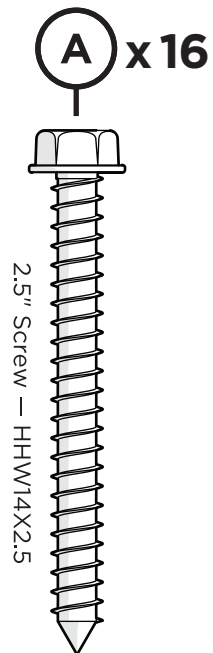

## Assembly Instructions

**TXFDT3772**  
**Monterey Bay 37" X 72"**  
**Dining Table**

**TXNCT3772**  
**Yacht Club 37" X 72"**  
**Dining Table**

#### **For a deeper clean:**

You'll need:

- » 1/3 bleach and 2/3 water solution
- » clean cloth
- » soft bristle brush

Wipe on solution with your cloth  
and let it sit on the lumber for a few  
minutes (this will not affect the color).  
Then, loosen any dirt and debris that  
may catch in surface grooves with a  
soft bristle brush; hose down to rinse.

# PARTS

FDT3772 shown for parts and assembly

Removable table plug