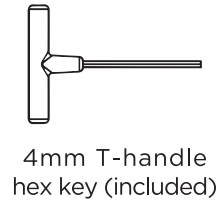

TOOLS

PARTS

Removable table plug