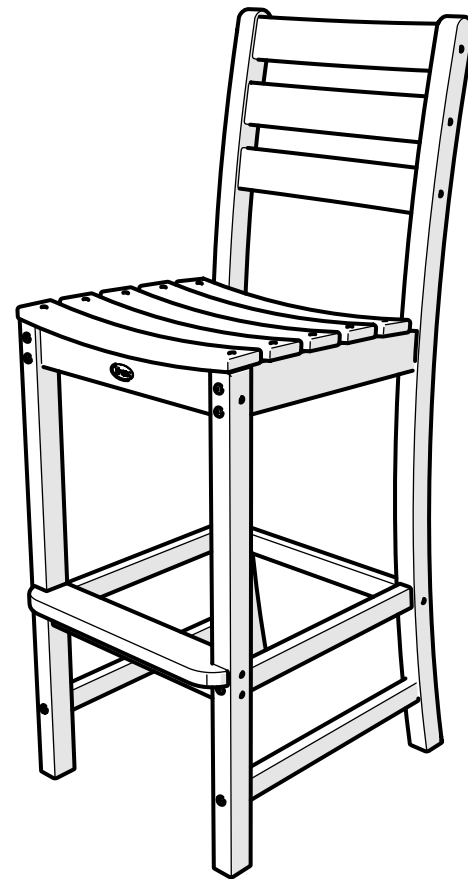

Assembly Instructions

TXD102
Monterey Bay
Bar Side Chair

..... **20-Year Warranty**

To view our full warranty, please visit
trexfurniture.com/warranty

..... **Share your space**

We love to see where our furniture
ends up — snap a pic and share
it with us on Facebook!
facebook.com/trexfurniture

TOOLS

4mm T-handle hex key (included)

4mm hex for drill (included)

PARTS

If seat has shifted, please pivot at corners to square up before assembling