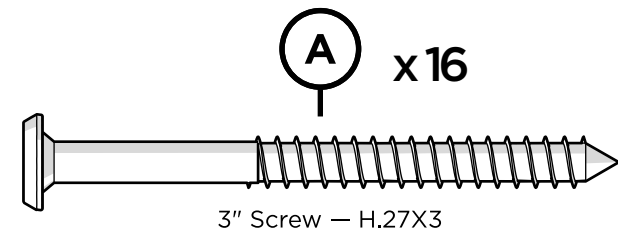

TOOLS

4mm T-handle hex key (included)

4mm hex for drill (included)

PARTS

If seat has shifted, please pivot at corners to square up before assembling