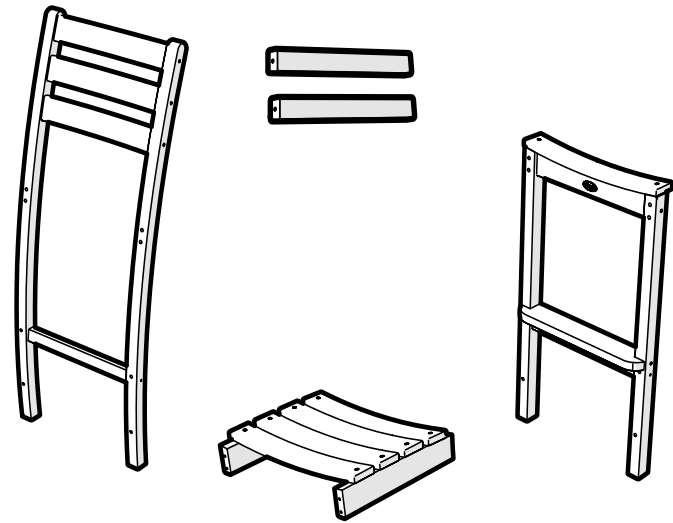

TOOLS

4mm T-handle hex key (included)

4mm hex for drill (included)

PARTS

If seat has shifted, please pivot at corners to square up before assembling