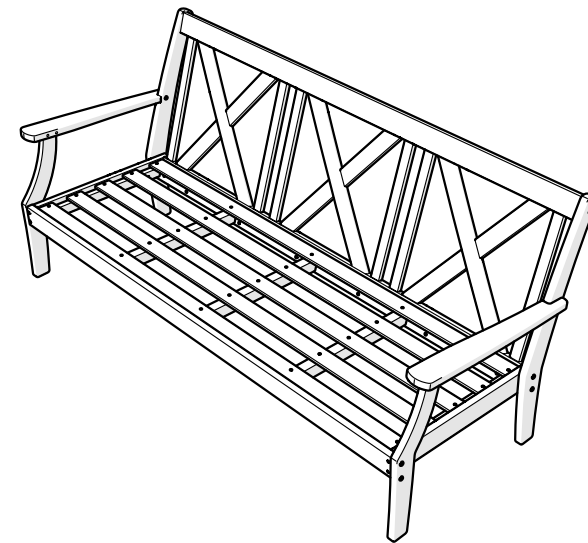

POLYWOOD

Assembly Instructions

4503X Braxton Deep Seating Sofa

20-year warranty

View our full warranty:
polywoodoutdoor.com/warranty

Having trouble?

If you have questions or concerns regarding assembly instructions or missing parts, please contact us at hello@polywoodoutdoor.com or (833) 665-6300

Cleaning tips

For a Quick Clean:

Simply wipe down with soap and water.

For a Deep Clean:

Wipe on $\frac{1}{3}$ bleach and $\frac{2}{3}$ water solution with a clean cloth and let it sit on the lumber for a few minutes (this will not affect the color). Then, loosen any dirt and debris that may catch in surface grooves with a soft bristle brush; hose down to rinse.