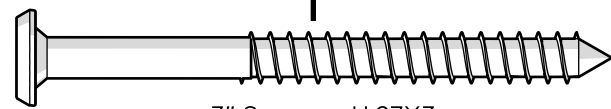

D x 5

3" Screw — H.27X3

Something missing?
Call (833) 665-6300

1