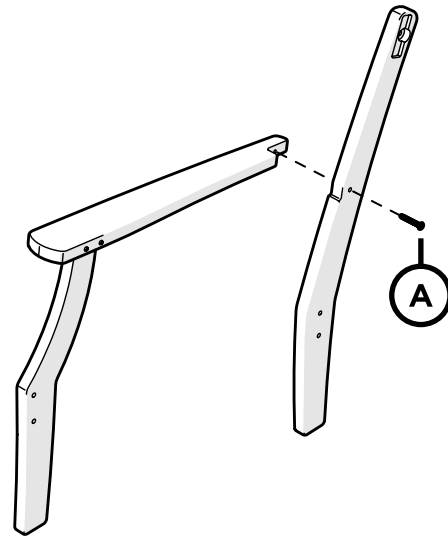

TOOLS

4mm T-handle hex key (included)

PARTS

A x 4

1.75" Screw — H.27X1.75

B x 2

1" Bolt — H.25-20X1

C x 4

2.5" Screw — H.27X2.5

D x 5

3" Screw — H.27X3

Something missing?
Call (833) 665-6300

1

Repeat on opposite side

2

3