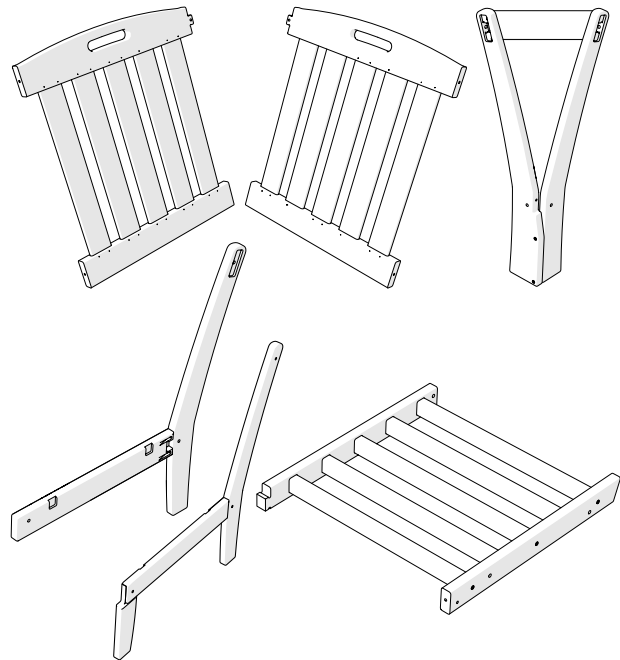

TOOLS

4mm T-handle
hex key (included)

PARTS