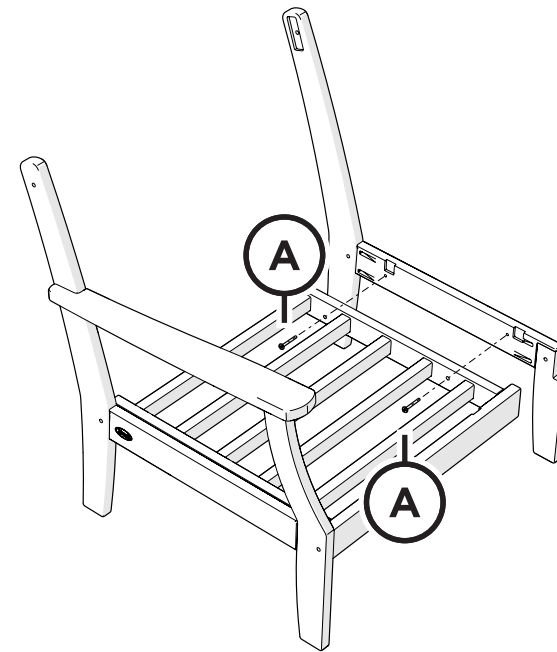

TOOLS

4mm T-handle
hex key (included)

PARTS

A x 5

1.75" Screw — H.27X1.75

B x 5

2" Screw — H.27X2

x 2

Bracket — P13275-AL

1

Left arm chair shown for
parts and assembly

2

3

4

Brackets can be used
to connect furniture together.

x 2