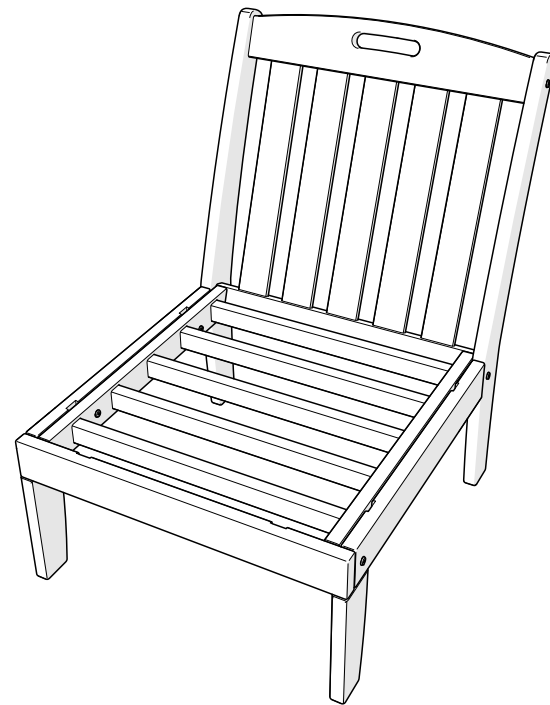

Bracket — P13275-AL

1

Left arm chair shown for
parts and assembly

2

3

4

Brackets can be used
to connect furniture together.

x 2

Bracket — P13275-AL

Assembly Instructions

TX4511CX

Yacht Club Modular Armless Chair

..... **20-Year Warranty**

To view our full warranty, please visit
trexfurniture.com/warranty

..... **Share your space**

We love to see where our furniture
ends up — snap a pic and share
it with us on Facebook!
facebook.com/trexfurniture