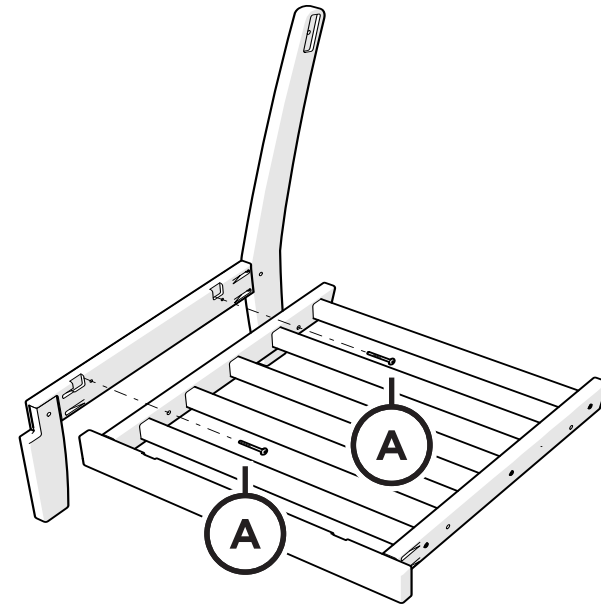

TOOLS

4mm T-handle
hex key (included)

PARTS

A x 6

1.75" Screw — H.27X1.75

B x 4

2" Screw — H.27X2

x 2

Bracket — P13275-AL

1

2

3

4

Brackets can be used
to connect furniture together.

x 2

Bracket — P13275-AL