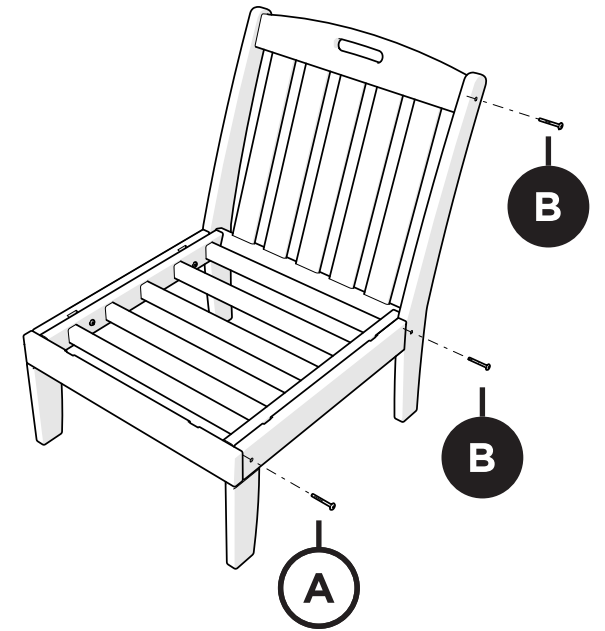

Bracket — P13275-AL

1

2

3

4

Brackets can be used
to connect furniture together.

x 2

Bracket — P13275-AL

Assembly Instructions

TX4514X

Yacht Club Modular Corner Chair

..... 20-Year Warranty

To view our full warranty, please visit
trexfurniture.com/warranty

..... Share your space

We love to see where our furniture
ends up — snap a pic and share
it with us on Facebook!
facebook.com/trexfurniture