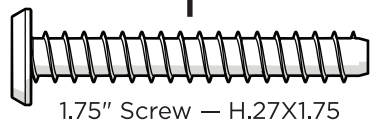

TOOLS

4mm T-handle
hex key (included)

PARTS

A x 5

1.75" Screw — H.27X1.75

B x 5

2" Screw — H.27X2

x 2

Bracket — P13275-AL

1

Left arm chair shown for
parts and assembly

2

3

4

Brackets can be used
to connect furniture together.

x 2