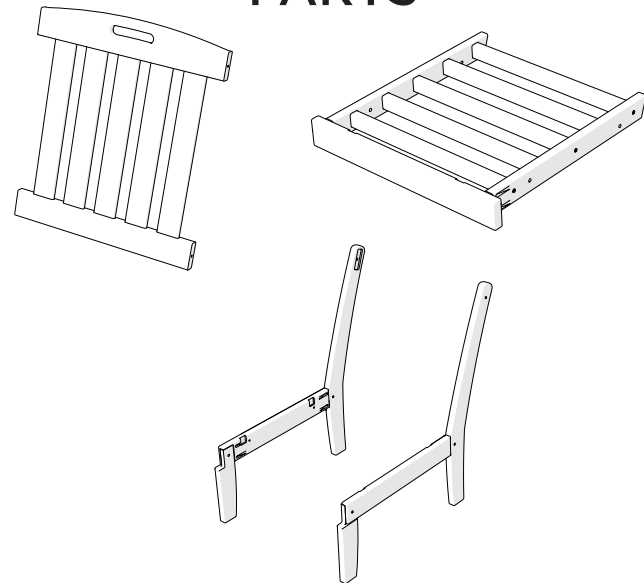

TOOLS

4mm T-handle
hex key (included)

PARTS

A x 6

1.75" Screw — H.27X1.75

B x 4

2" Screw — H.27X2

x 2

Bracket — P13275-AL

1