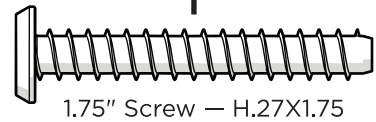

TOOLS

4mm T-handle
hex key (included)

PARTS

A x 6

1.75" Screw — H.27X1.75

B x 4

2" Screw — H.27X2

x 2