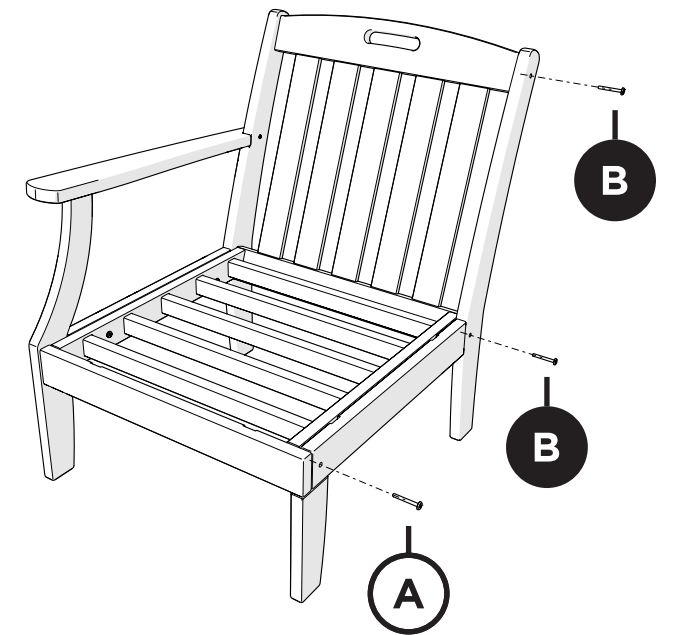

Bracket — P13275-AL

1

Left arm chair shown for
parts and assembly

2

3

4

Brackets can be used
to connect furniture together.

x 2

Bracket — P13275-AL

Assembly Instructions

TX4511CX

Yacht Club Modular Armless Chair

..... **20-Year Warranty**

To view our full warranty, please visit
trexfurniture.com/warranty

..... **Share your space**

We love to see where our furniture
ends up — snap a pic and share
it with us on Facebook!
facebook.com/trexfurniture