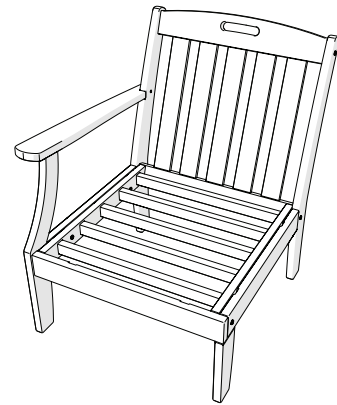

Assembly Instructions

TX4511LAFX
Yacht Club Modular
Left Arm Chair

TX4511RAFX
Yacht Club Modular
Right Arm Chair

..... 20-Year Warranty

To view our full warranty, please visit
trexfurniture.com/warranty

..... Share your space