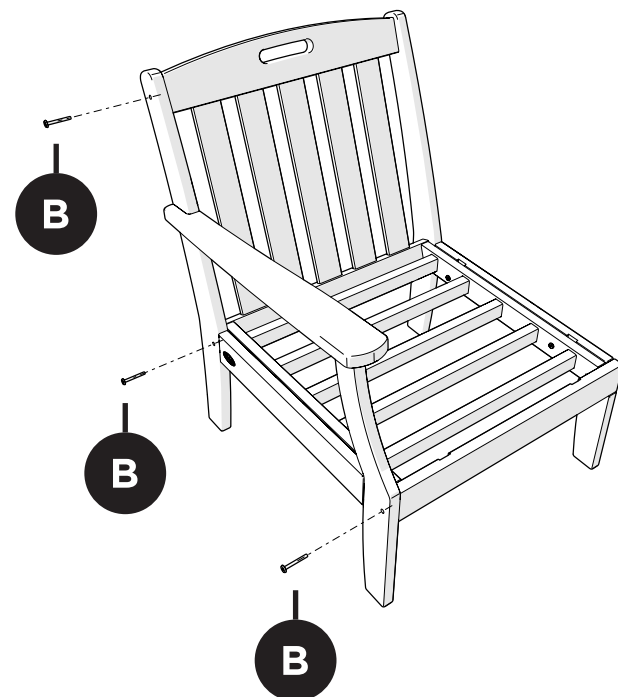

Bracket — P13275-AL

1

Left arm chair shown for
parts and assembly

2

3

4

Brackets can be used
to connect furniture together.

x 2

Bracket — P13275-AL

Assembly Instructions

TX4511CX

Yacht Club Modular Armless Chair

..... **20-Year Warranty**

To view our full warranty, please visit
trexfurniture.com/warranty

..... **Share your space**

We love to see where our furniture
ends up — snap a pic and share
it with us on Facebook!
facebook.com/trexfurniture