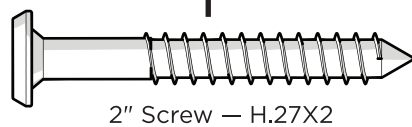

TOOLS

4mm T-handle
hex key (included)

PARTS

A x 5

1.75" Screw — H.27X1.75

B x 5

2" Screw — H.27X2

x 2

Bracket — P13275-AL

1

Left arm chair shown for
parts and assembly

2

3

4

Brackets can be used
to connect furniture together.

x 2