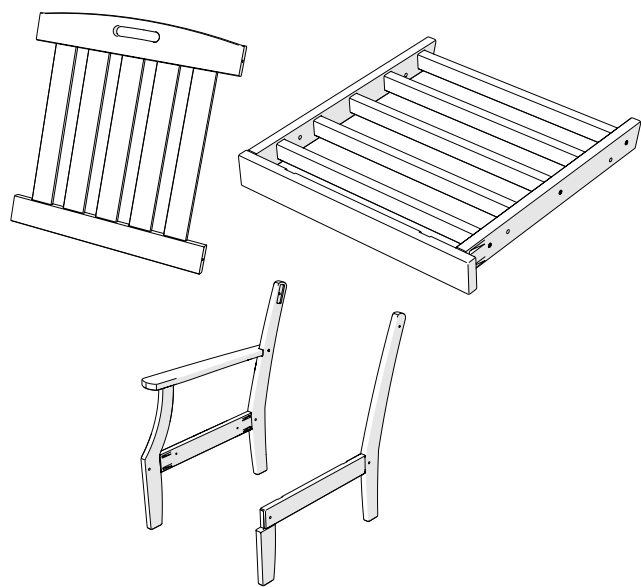

TOOLS

PARTS

A x 5

B x 5

x 2

1