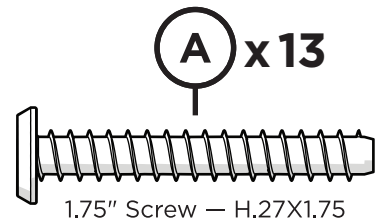

TOOLS

4mm T-handle
hex key (included)

PARTS