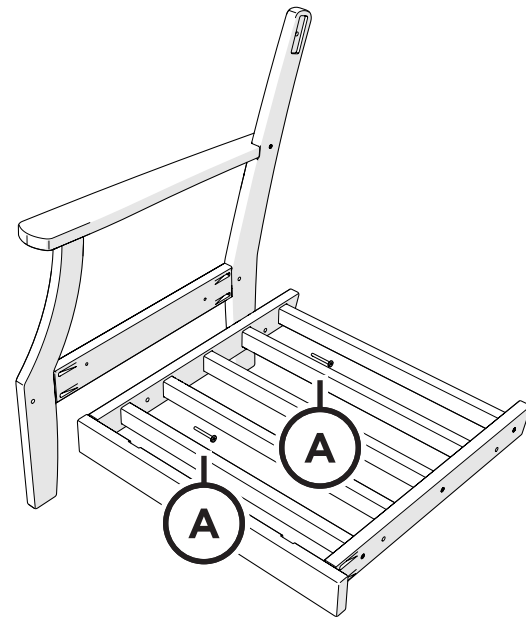

TOOLS

4mm T-handle
hex key (included)

PARTS

A x 5

1.75" Screw — H.27X1.75

B x 5

2" Screw — H.27X2

x 2

Bracket — P13275-AL

1

Left arm chair shown for
parts and assembly

2

3

4

Brackets can be used
to connect furniture together.

x 2