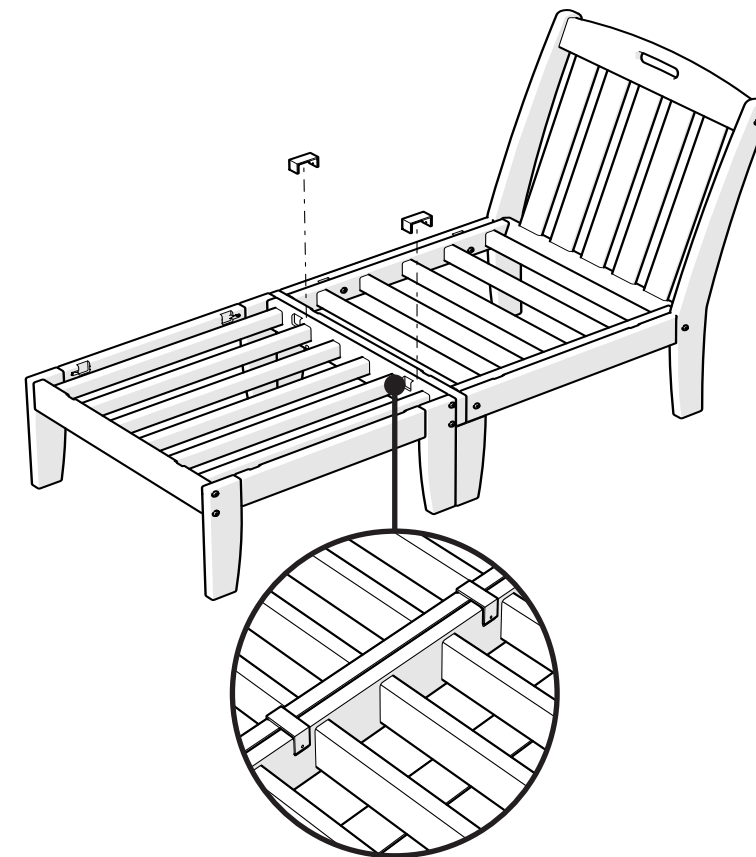

TOOLS

4mm T-handle
hex key (included)

PARTS

A x 6

1.75" Screw — H.27X1.75

B x 4

2" Screw — H.27X2

x 2

Bracket — P13275-AL

1

2

3

4

Brackets can be used
to connect furniture together.

x 2

Bracket — P13275-AL