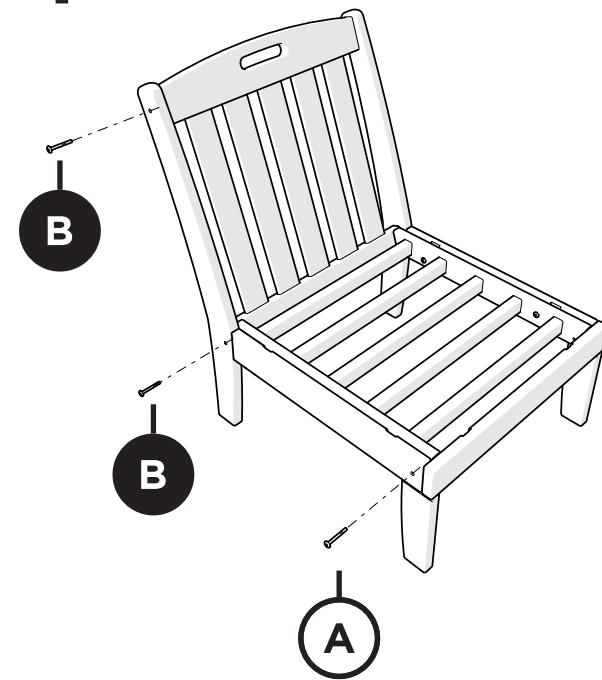

Bracket — P13275-AL

1

2

3

4

Brackets can be used
to connect furniture together.

x 2

Bracket — P13275-AL

Assembly Instructions

TX4514X

Yacht Club Modular Corner Chair

..... 20-Year Warranty

To view our full warranty, please visit
trexfurniture.com/warranty

..... Share your space

We love to see where our furniture
ends up — snap a pic and share
it with us on Facebook!
facebook.com/trexfurniture