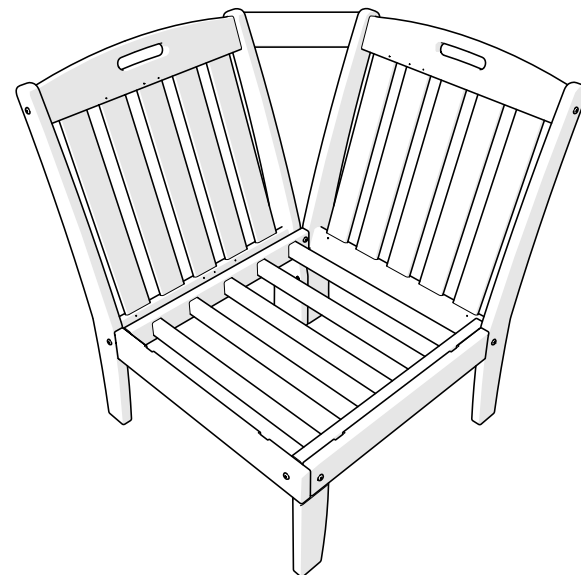

Assembly Instructions

TX4514X

Yacht Club Modular Corner Chair

..... 20-Year Warranty

To view our full warranty, please visit
trexfurniture.com/warranty

..... Share your space

We love to see where our furniture
ends up — snap a pic and share
it with us on Facebook!
facebook.com/trexfurniture