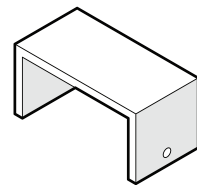

TOOLS

4mm T-handle
hex key (included)

PARTS

A x 6

1.75" Screw — H.27X1.75

B x 4

2" Screw — H.27X2

x 2