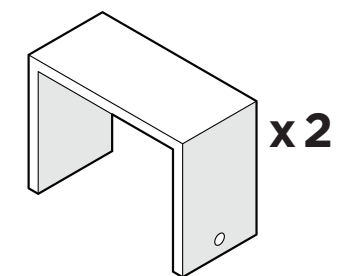

TOOLS

4mm T-handle
hex key (included)

PARTS

A x 5

1.75" Screw — H.27X1.75

B x 5

2" Screw — H.27X2

x 2

Bracket — P13275-AL

1

Left arm chair shown for
parts and assembly

2

3

4

Brackets can be used
to connect furniture together.

x 2