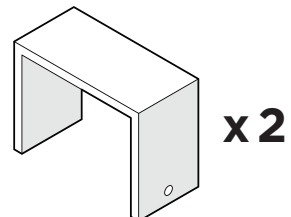

TOOLS

4mm T-handle
hex key (included)

PARTS

A x 5

1.75" Screw — H.27X1.75

B x 5

2" Screw — H.27X2

x 2

Bracket — P13275-AL

1

Left arm chair shown for
parts and assembly

2

3

4

Brackets can be used
to connect furniture together.

x 2