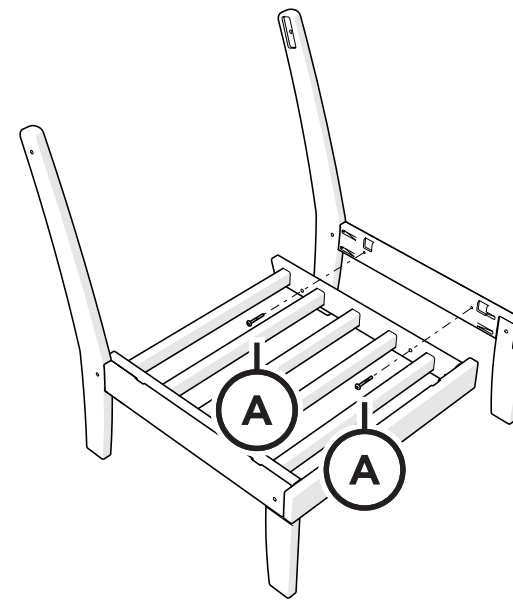

TOOLS

4mm T-handle
hex key (included)

PARTS

A x 6

1.75" Screw — H.27X1.75

B x 4

2" Screw — H.27X2

x 2

Bracket — P13275-AL

1

2

3

4

Brackets can be used
to connect furniture together.

x 2

Bracket — P13275-AL