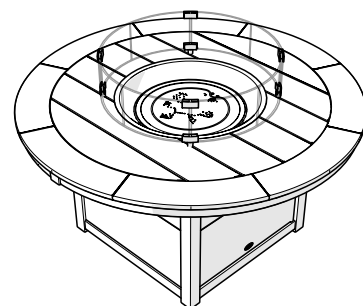

TXCTF48R

**TXCTF42N,
TXCTF42S,
TXCTF48R**

..... **20-Year Warranty** .....

To view our full warranty, please visit
trexfurniture.com/warranty

..... **Share your space** .....

We love to see where our furniture
ends up — snap a pic and share
it with us on Facebook!
facebook.com/trexfurniture

..... **Having Trouble?** .....

If you have questions or concerns regarding
assembly instructions or missing parts,
please contact us at **(877) 907-TREX (8739)**
or email support@trexfurniture.com

..... **Cleaning Tips** .....

Keep your Trex Outdoor Furniture™
looking brand new:

For a quick clean:

Simply wipe down with soap and water.

For a deeper clean:

You'll need:

- » 1/3 bleach and 2/3 water solution
- » clean cloth
- » soft bristle brush

Wipe on solution with your cloth
and let it sit on the lumber for a few
minutes (this will not affect the color).
Then, loosen any dirt and debris that
may catch in surface grooves with a
soft bristle brush; hose down to rinse.