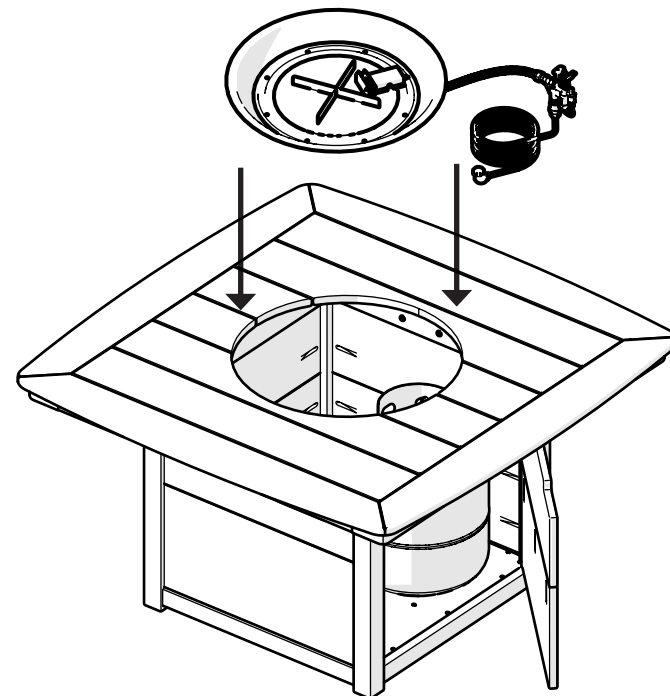

TOOLS

PARTS

1 **Note:** Line up top screw holes with base screw holes

2

3

See Crystal Fire Plus manual for burner installation

4

5

See Glass Guard-20-R manual for assembly instructions

Important!
Glass Guard Required

Protect with included cover when not in use. Before covering, allow sufficient time for the unit to cool after use.

When turning off the gas, wait until bowl has cooled down and tilt propane tank forward.