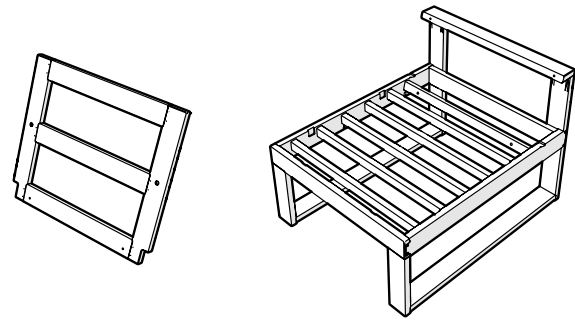

EDGE Modular Armless Chair

Assembly Instructions

4601CX

02/22/2022

TOOLS

4mm T-handle hex key (included)

PARTS

A x 4