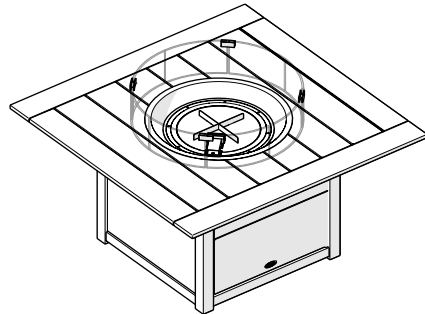

Assembly Instructions

TXCTF42S

**TXCTF42N,
TXCTF42S,
TXCTF48R**

..... **20-Year Warranty** .....

To view our full warranty, please visit
trexfurniture.com/warranty

..... **Share your space** .....

We love to see where our furniture
ends up — snap a pic and share
it with us on Facebook!
facebook.com/trexfurniture

..... **Having Trouble?** .....

If you have questions or concerns regarding
assembly instructions or missing parts,
please contact us at **(877) 907-TREX (8739)**
or email support@trexfurniture.com

..... **Cleaning Tips** .....

Keep your Trex Outdoor Furniture™
looking brand new:

For a quick clean:

Simply wipe down with soap and water.

For a deeper clean:

You'll need:

- » 1/3 bleach and 2/3 water solution
- » clean cloth
- » soft bristle brush

Wipe on solution with your cloth
and let it sit on the lumber for a few
minutes (this will not affect the color).
Then, loosen any dirt and debris that
may catch in surface grooves with a
soft bristle brush; hose down to rinse.