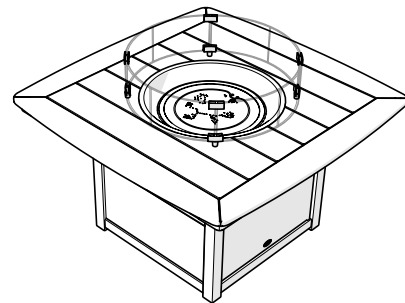

Assembly Instructions

TXCTF42N