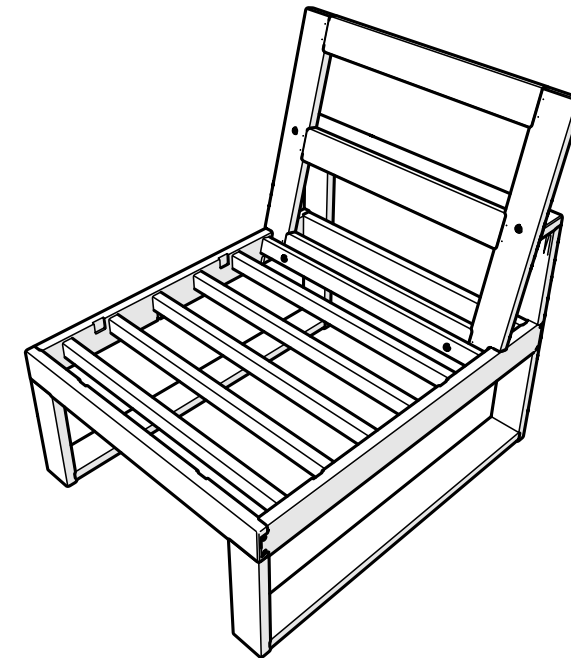

EDGE Modular Armless Chair

Assembly Instructions

4601CX

02/22/2022