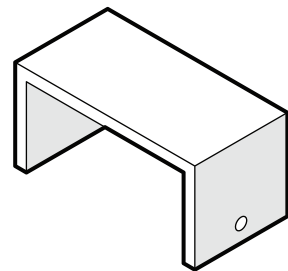

EDGE Modular Armless Chair

Assembly Instructions

4601CX

02/22/2022

TOOLS

4mm T-handle hex key (included)

PARTS

A x 4

1.75" Screw — H.27X1.75

x 2

Bracket — P13275-XX

1

2

3

4

Brackets can be used to connect furniture together