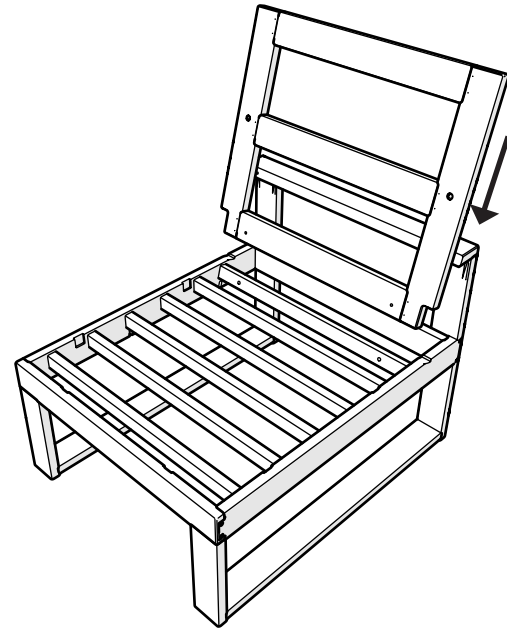

TOOLS

PARTS

A x 4

x 2

1

2

3

4

Brackets can be used to connect furniture together

x 2