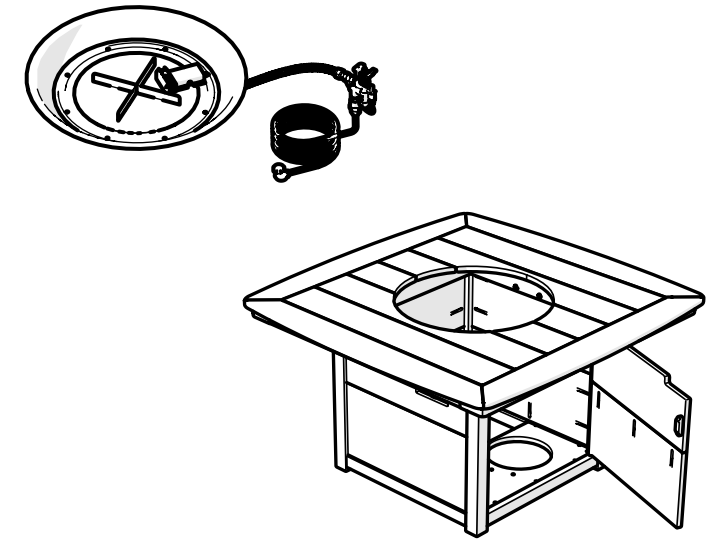

TOOLS

PARTS

1 **Note:** Line up top screw holes with base screw holes

2

3

See Crystal Fire Plus manual for burner installation

4

5

See Glass Guard-20-R manual for assembly instructions

Important!
Glass Guard Required

Protect with included cover when not in use. Before covering, allow sufficient time for the unit to cool after use.

When turning off the gas, wait until bowl has cooled down and tilt propane tank forward.