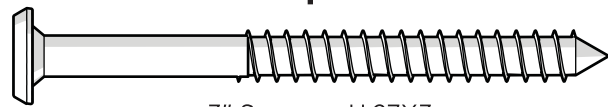

## TOOLS

4mm T-handle  
hex key (included)

## PARTS

**A** x8

3" Screw — H.27X3