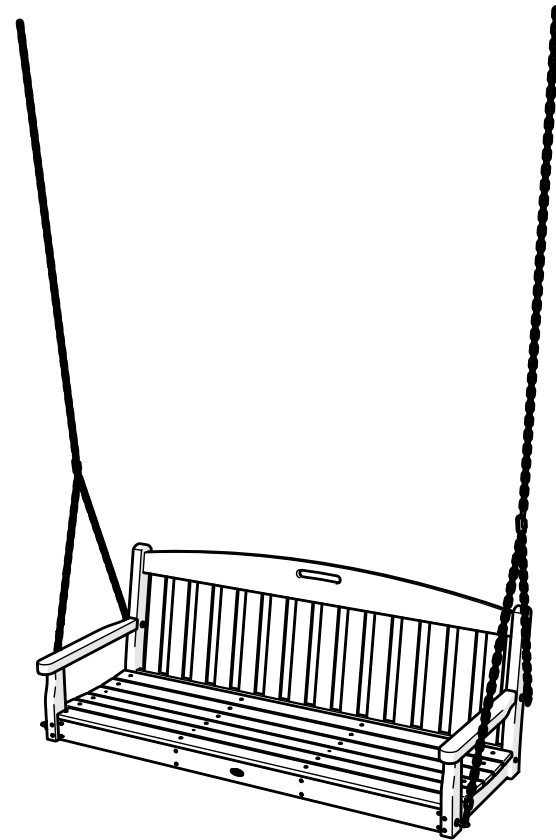

Assembly Instructions

TXS60

Yacht Club 60" Swing

..... 20-Year Warranty

To view our full warranty, please visit
trexfurniture.com/warranty

..... Share your space

We love to see where our furniture ends up — snap a pic and share it with us on Facebook!
[facebook.com/trexfurniture](https://www.facebook.com/trexfurniture)