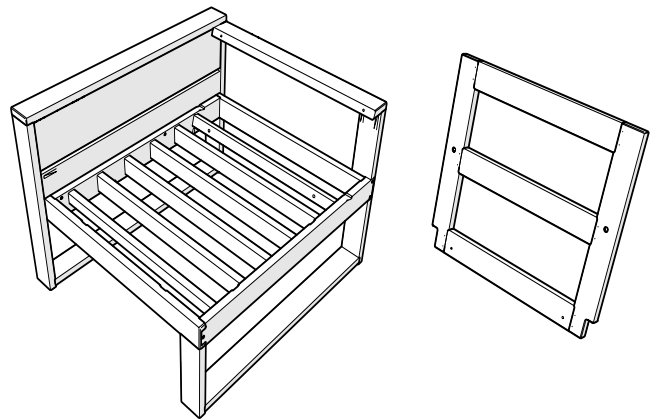

TOOLS

4mm T-handle hex key (included)

PARTS