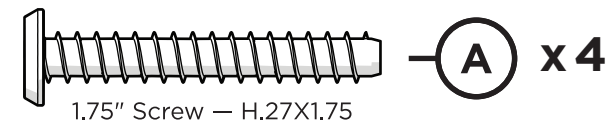

TOOLS

4mm T-handle hex key (included)

PARTS