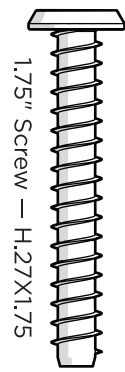

# TOOLS

4mm hex key  
(included)

4mm T-handle  
hex key (included)

# PARTS

**A** x6   **B** x8   **C** x2

1.75" Screw — H.27X1.75

3" Screw — H.27X3

4" Screw — H.27X4