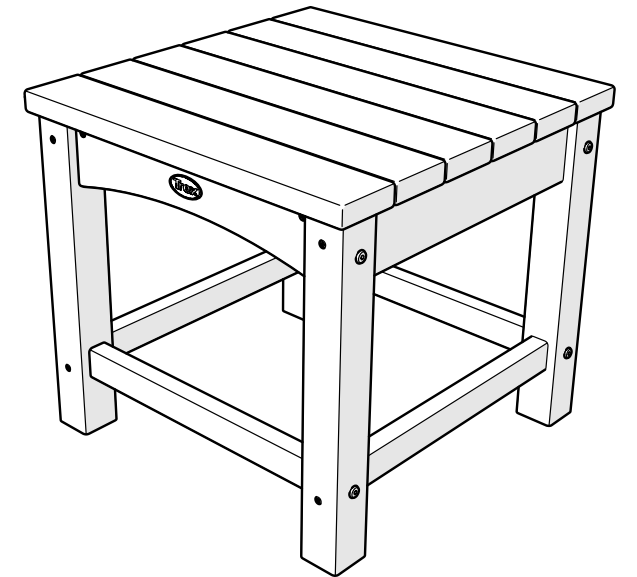

TOOLS

4mm T-handle
hex key (included)

PARTS

A x8

3" Screw — H.27X3

1

2

Assembly Instructions