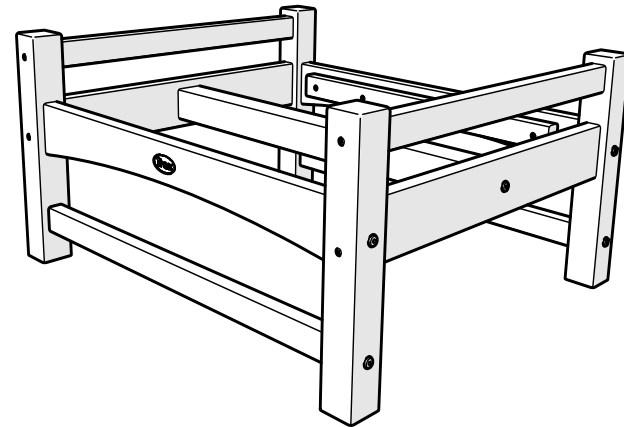

TOOLS

4mm T-handle
hex key (included)

PARTS

A x8

3" Screw — H.27X3

1

2

Assembly Instructions