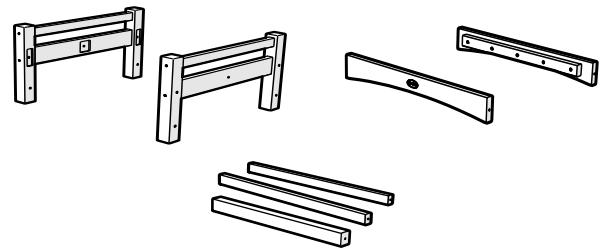

TOOLS

4mm T-handle
hex key (included)

PARTS

A x 10

3" Screw — H.27X3

1

2

3