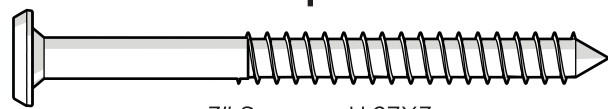

TOOLS

4mm T-handle
hex key (included)

PARTS

A x8

3" Screw — H.27X3

1

2

Assembly Instructions