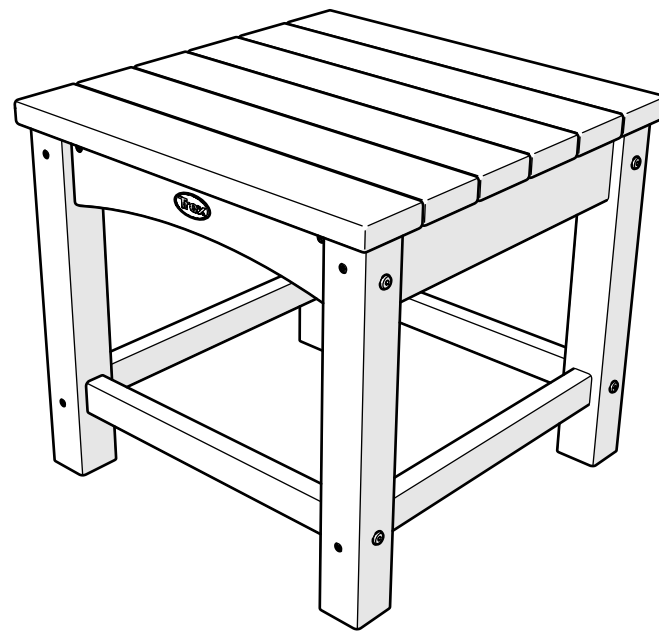

Assembly Instructions

TXT1818

Rockport Club 18'' Side Table

..... 20-Year Warranty

To view our full warranty, please visit
trexfurniture.com/warranty

..... Share your space

We love to see where our furniture
ends up — snap a pic and share
it with us on Facebook!
[facebook.com/trexfurniture](https://www.facebook.com/trexfurniture)