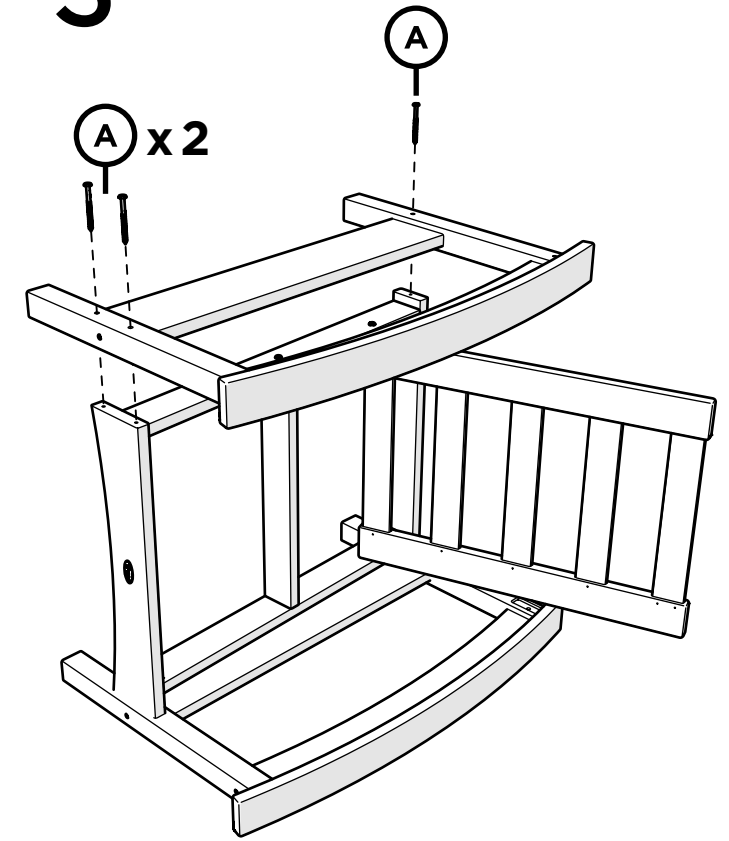

TOOLS

4mm T-handle hex key (included)

PARTS

A x12

3" Screw — H.27X3

1

2

3