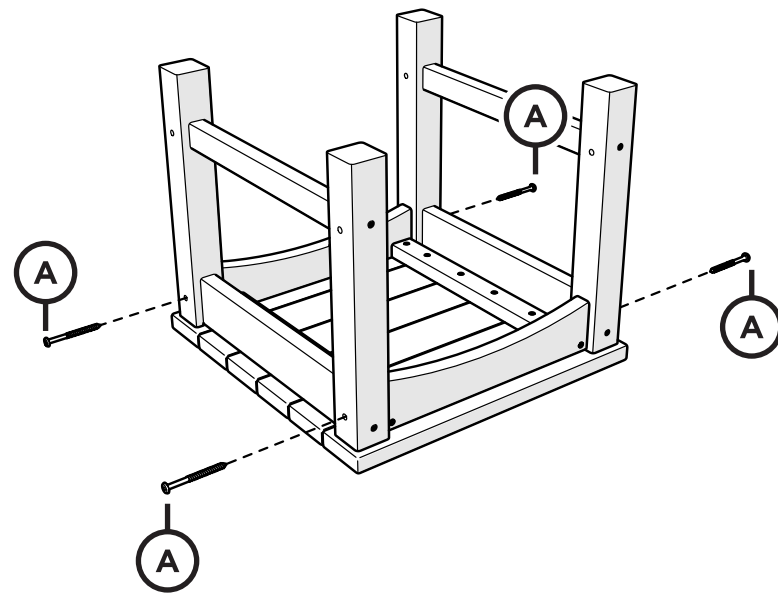

TOOLS

4mm T-handle
hex key (included)

PARTS

A x8

3" Screw — H.27X3

1

2

Assembly Instructions