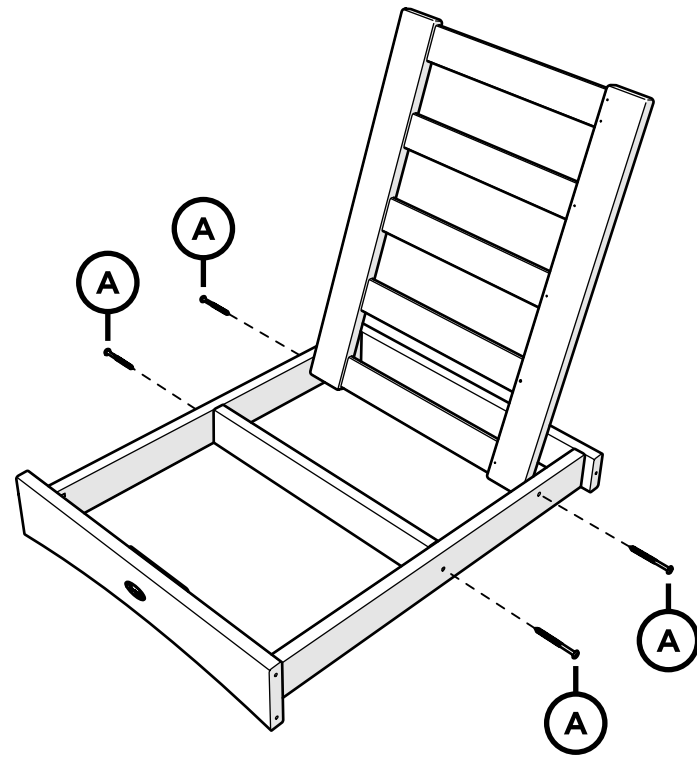

TOOLS

4mm T-handle hex key (included)

PARTS

A x12

3" Screw — H.27X3

1

2

3