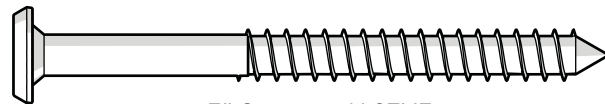

TOOLS

4mm T-handle
hex key (included)

PARTS

A x 10

3" Screw — H.27X3

1

2

3