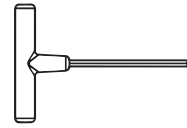

TOOLS

4mm T-handle
hex key (included)

PARTS

A x 10

3" Screw — H.27X3

1

2

3