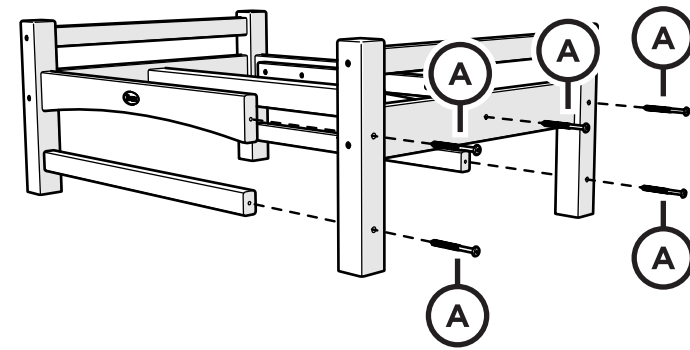

TOOLS

4mm T-handle
hex key (included)

PARTS

A x 10

3" Screw — H.27X3

1

2

3