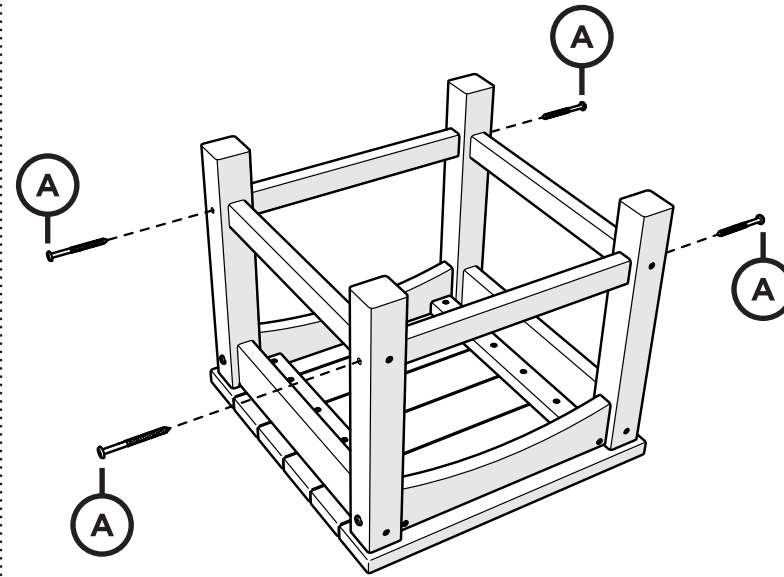

TOOLS

4mm T-handle
hex key (included)

PARTS

A x8

3" Screw — H.27X3

1

2

Assembly Instructions