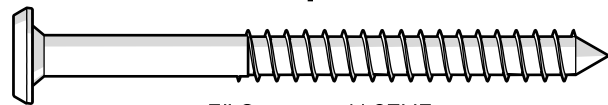

TOOLS

4mm T-handle hex key (included)

PARTS

A x12

3" Screw — H.27X3

1

2

3