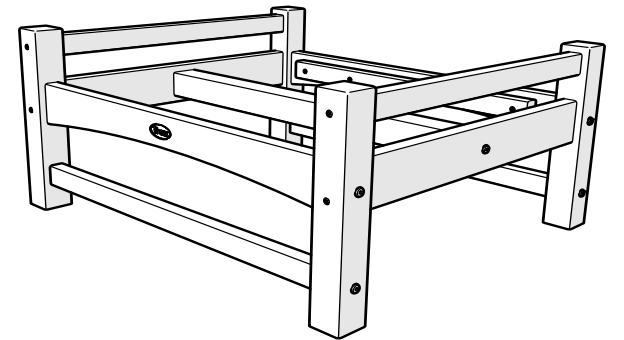

TOOLS

4mm T-handle
hex key (included)

PARTS

A x 10

3" Screw — H.27X3

1

2

3