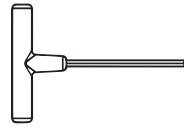

TOOLS

4mm T-handle
hex key (included)

PARTS

A x8

3" Screw — H.27X3

1

2

Assembly Instructions

TOOLS

4mm T-handle hex key (included)

PARTS

A x12

3" Screw — H.27X3

1

2

3