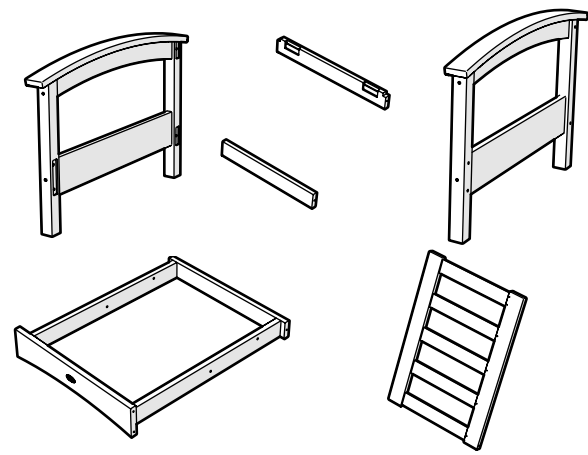

TOOLS

4mm T-handle hex key (included)

PARTS

A x12

3" Screw — H.27X3

1

2

3