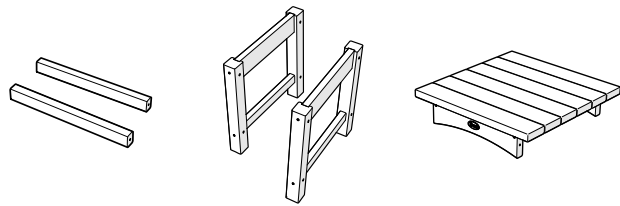

TOOLS

4mm T-handle
hex key (included)

PARTS

A x8

3" Screw — H.27X3

1

2

Assembly Instructions