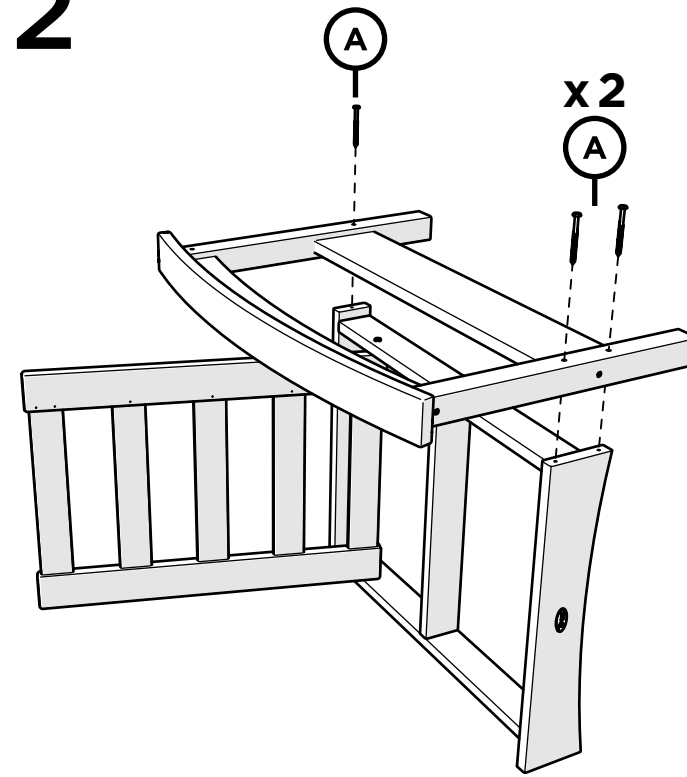

TOOLS

4mm T-handle hex key (included)

PARTS

A x12

3" Screw — H.27X3

1

2

3