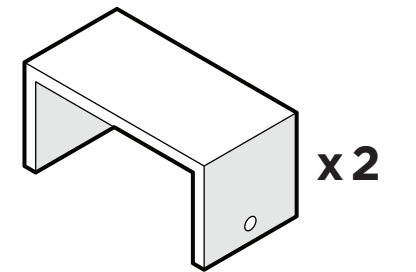

Brackets can be used
to connect furniture together.

Bracket — P13275-XX