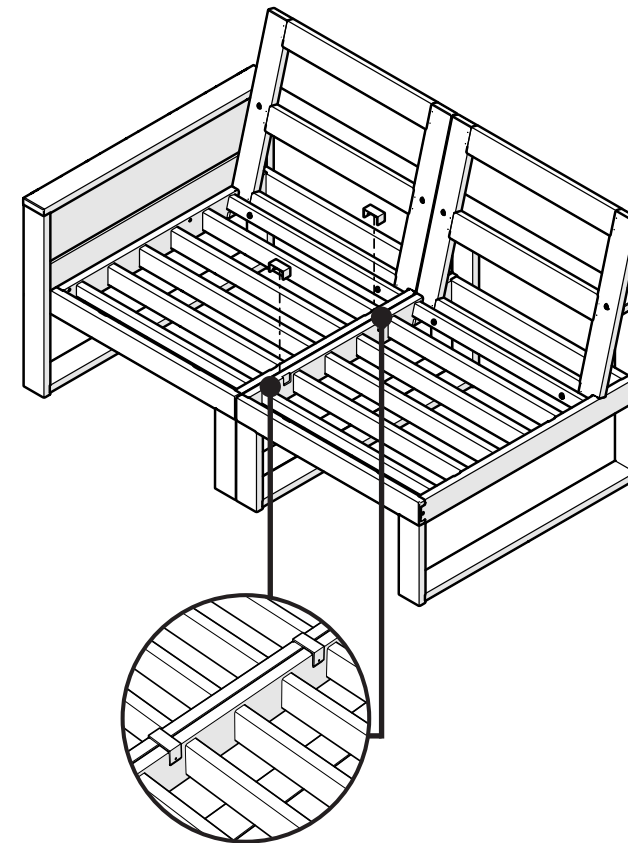

TOOLS

PARTS

1

2

3

4

Brackets can be used
to connect furniture together.