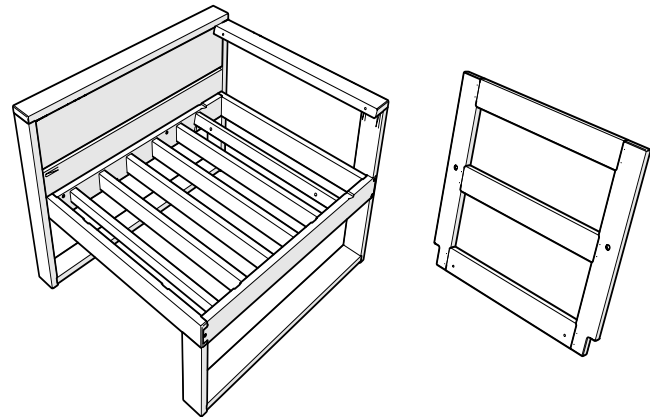

TOOLS

PARTS

4621LAFX-RAFX
BASE

4601C-L-R-X
BACK