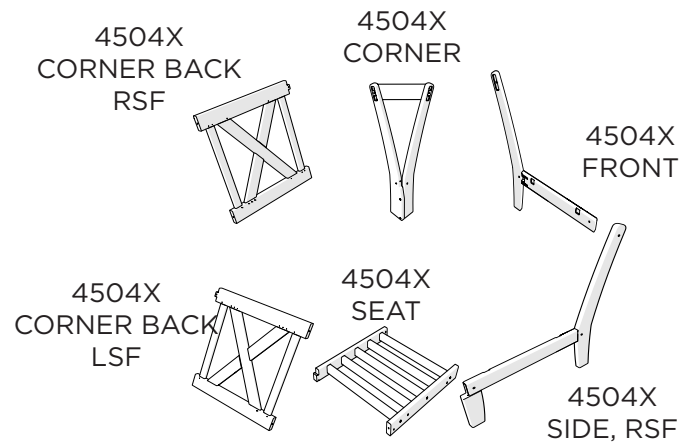

TOOLS

PARTS