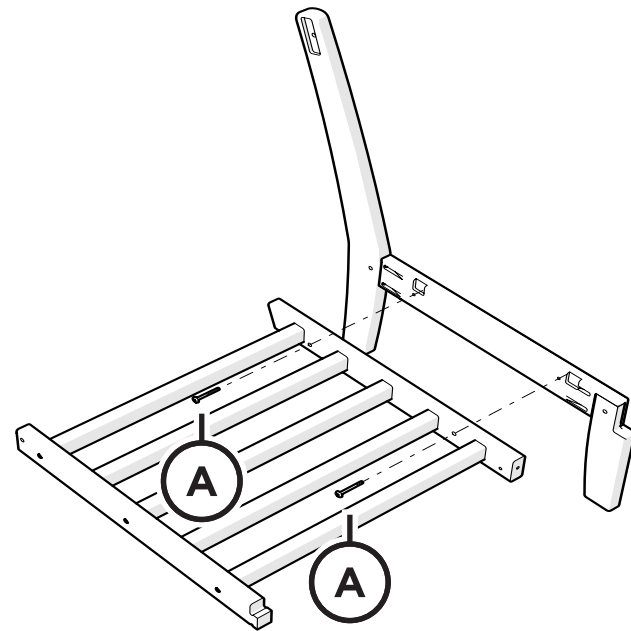

TOOLS

4mm T-handle
hex key (included)

PARTS

A x13

1.75" Screw — H.27X1.75

x2

Bracket — P13275-XX

Something missing?
Call (833) 665-6300

1

2

3

4

5

Brackets can be used
to connect furniture together.

POLYWOOD