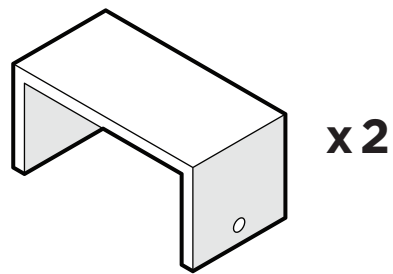

TOOLS

4mm T-handle
hex key (included)

PARTS

A x13

1.75" Screw — H.27X1.75

x2

Bracket — P13275-XX

Something missing?
Call (833) 665-6300