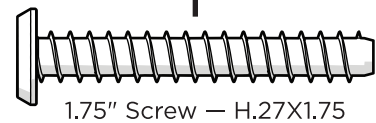

TOOLS

4mm T-handle
hex key (included)

PARTS

A x13

1.75" Screw — H.27X1.75

x2

Bracket — P13275-XX

Something missing?
Call (833) 665-6300