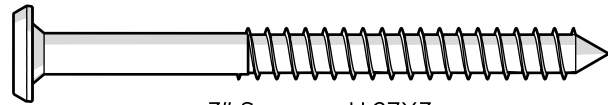

# TOOLS

4mm T-handle hex key (included)

# PARTS

**A** x12

3" Screw — H.27X3

**1**

**2**

**3**

**4**