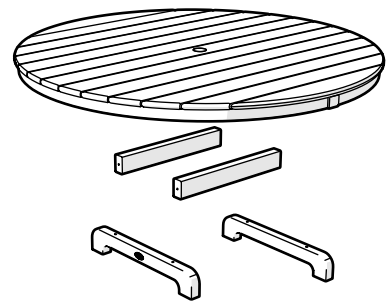

TOOLS

4mm T-handle hex key (included)

3/8" wrench (not included)

PARTS

Separate box

3" Screw — H.27X3

2.5" Screw — HHW14X2.5

1