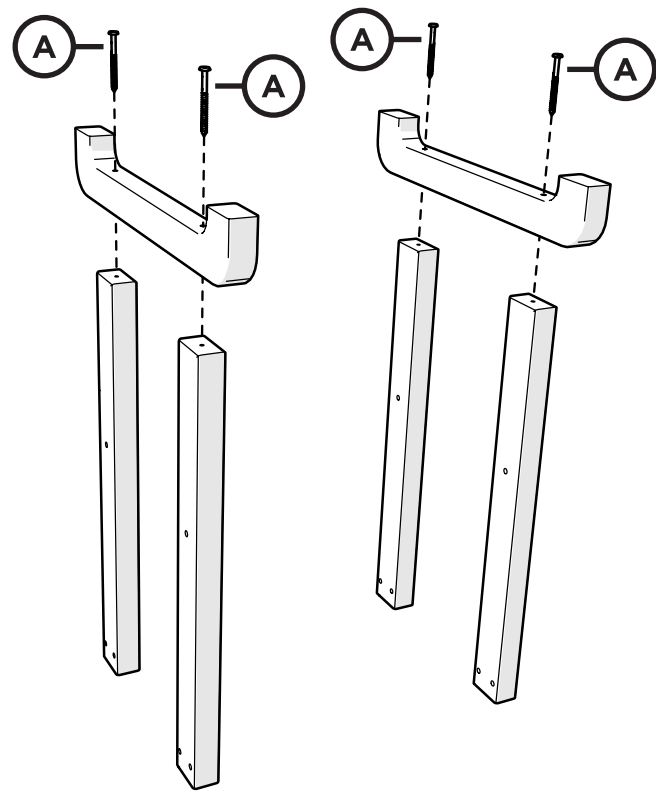

TOOLS

4mm T-handle hex key (included)

3/8" wrench (not included)

PARTS

Separate box

3" Screw — H.27X3

2.5" Screw — HHW14X2.5

1