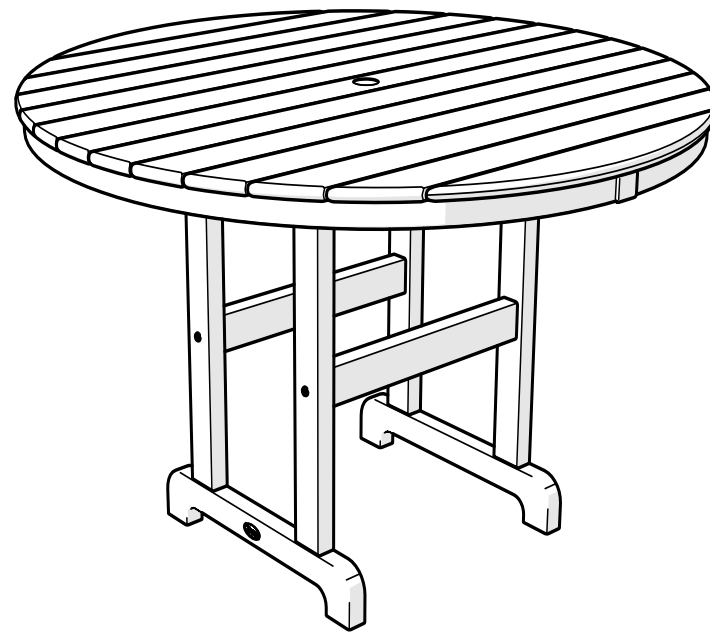

Assembly Instructions

TXRT248

Monterey Bay Round 48" Dining Table

..... 20-Year Warranty

To view our full warranty, please visit
trexfurniture.com/warranty

..... Share your space

We love to see where our furniture
ends up — snap a pic and share
it with us on Facebook!
[facebook.com/trexfurniture](https://www.facebook.com/trexfurniture)