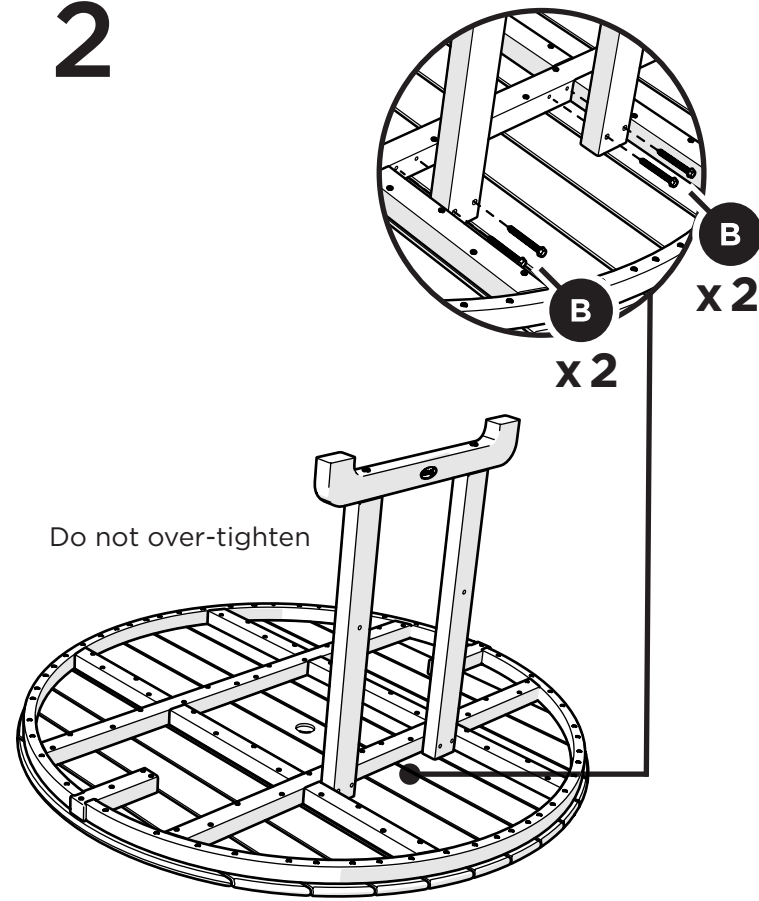

TOOLS

PARTS

Separate box

1

2

3

4