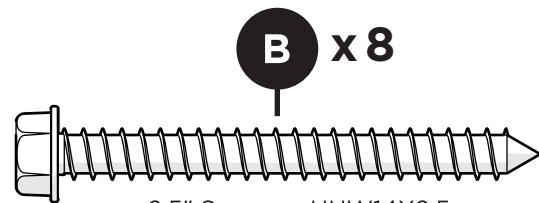

TOOLS

4mm T-handle hex key (included)

3/8" wrench (not included)

PARTS

Separate box

3" Screw — H.27X3

2.5" Screw — HHW14X2.5

1