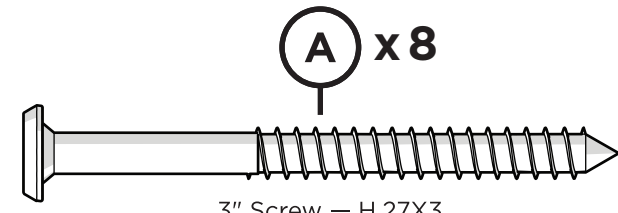

TOOLS

4mm T-handle hex key (included)

3/8" wrench (not included)

PARTS

Separate box

3" Screw — H.27X3

2.5" Screw — HHW14X2.5

1