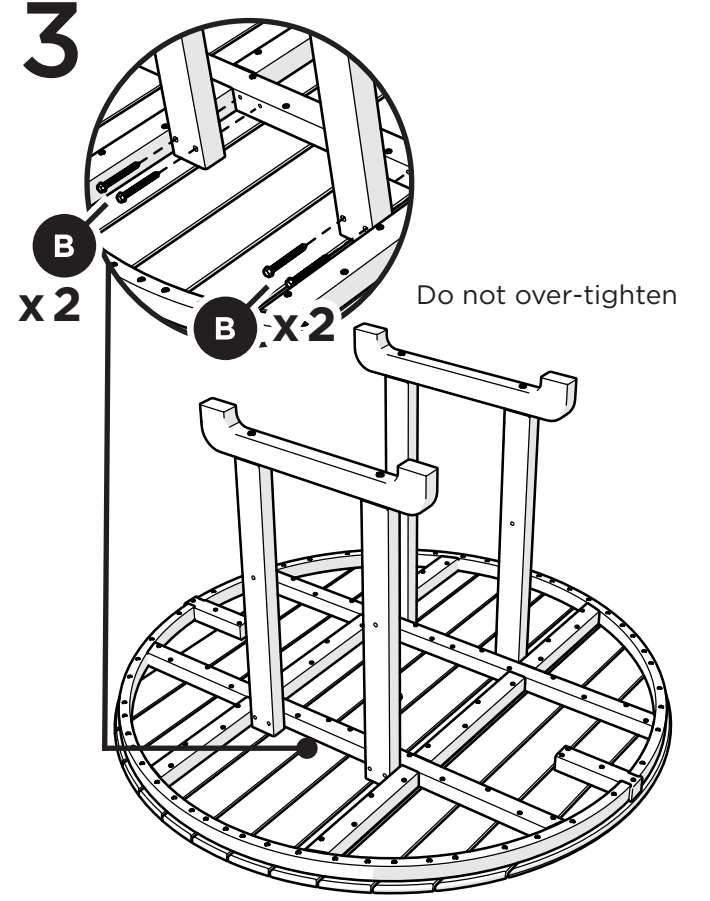

TOOLS

PARTS

Separate box

1

2

3

4